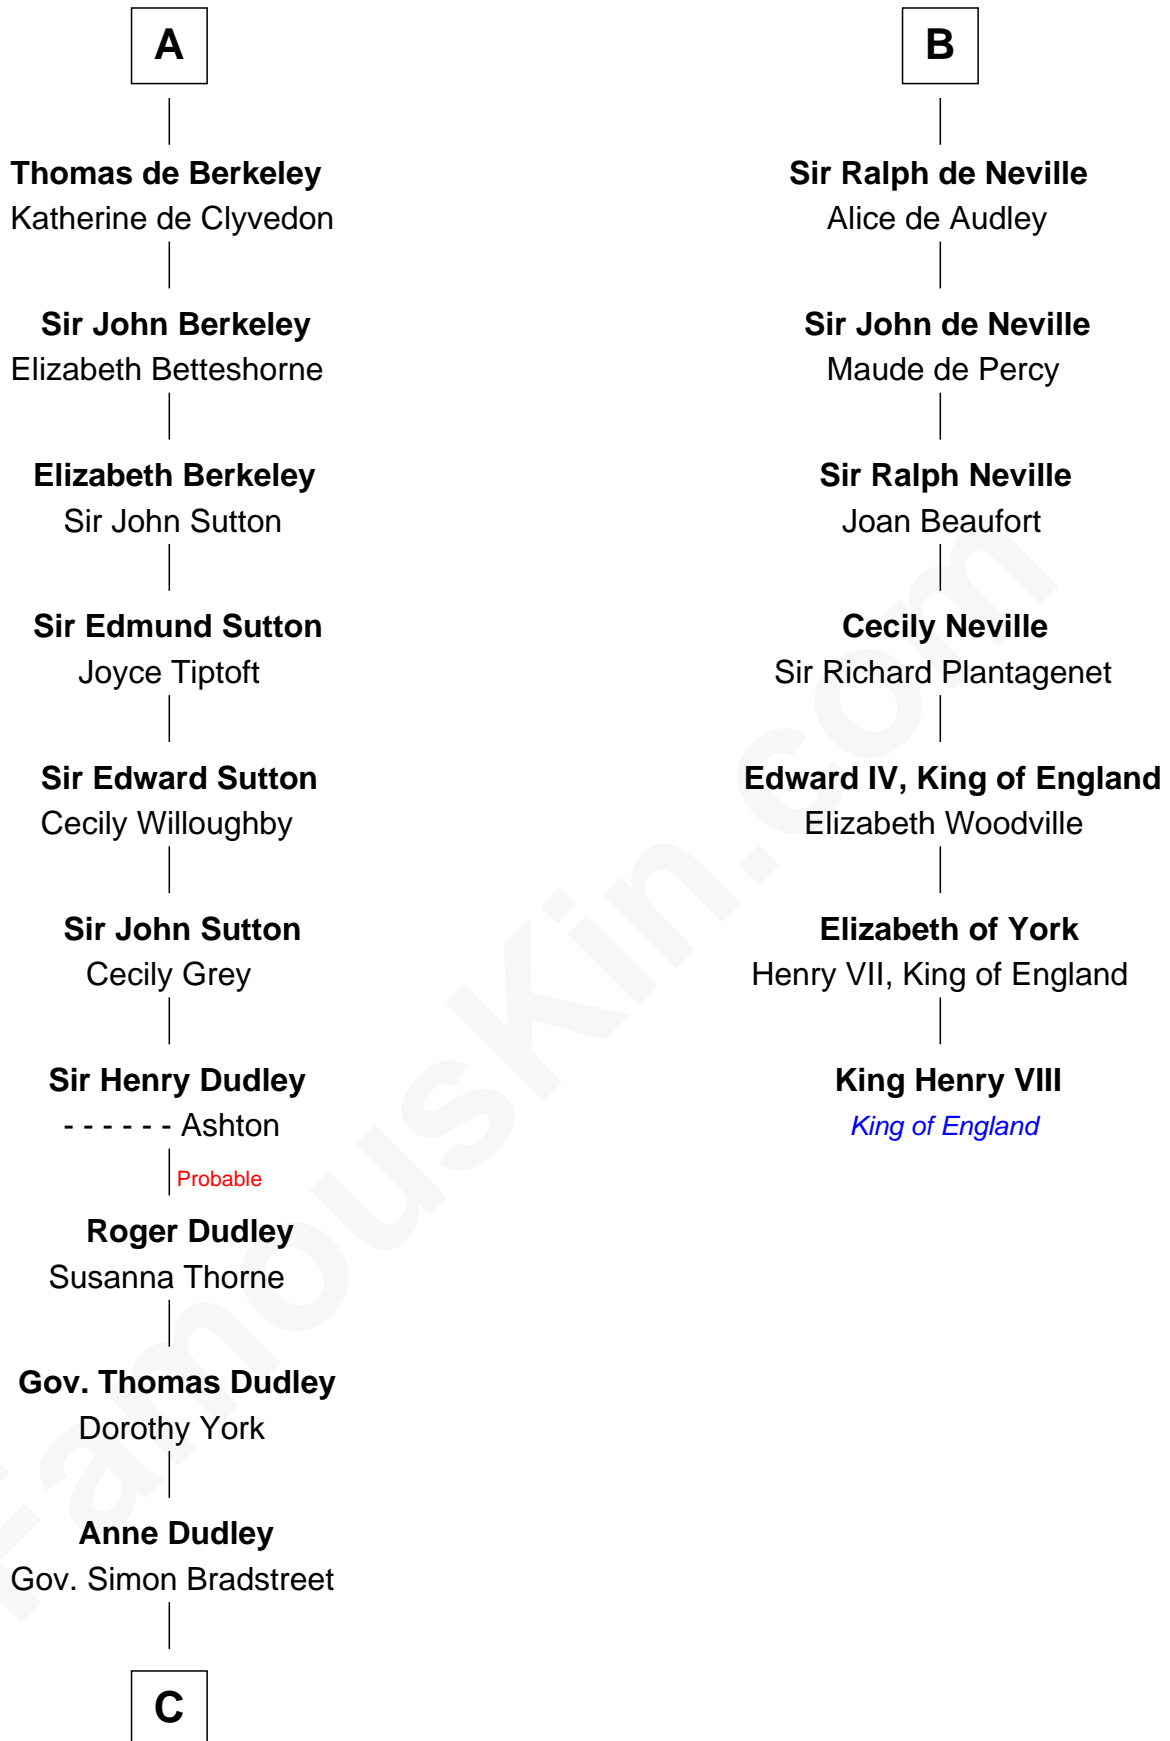

## Relationship Chart of

### Jane (Appleton) Pierce

First Lady of President Franklin Pierce

13th cousin 8 times removed of

**King Henry VIII**  
King of England

**Fergus of Galloway**  
Elizabeth - - - - -

**C**

**Sarah Bradstreet**  
Rev. Richard Hubbard

**John Hubbard**  
Mary Brown

**Elizabeth Hubbard**  
Francis Appleton

**Rev. Jesse Appleton**  
Elizabeth Means

**Jane (Appleton) Pierce**  
*First Lady of Franklin Pierce*