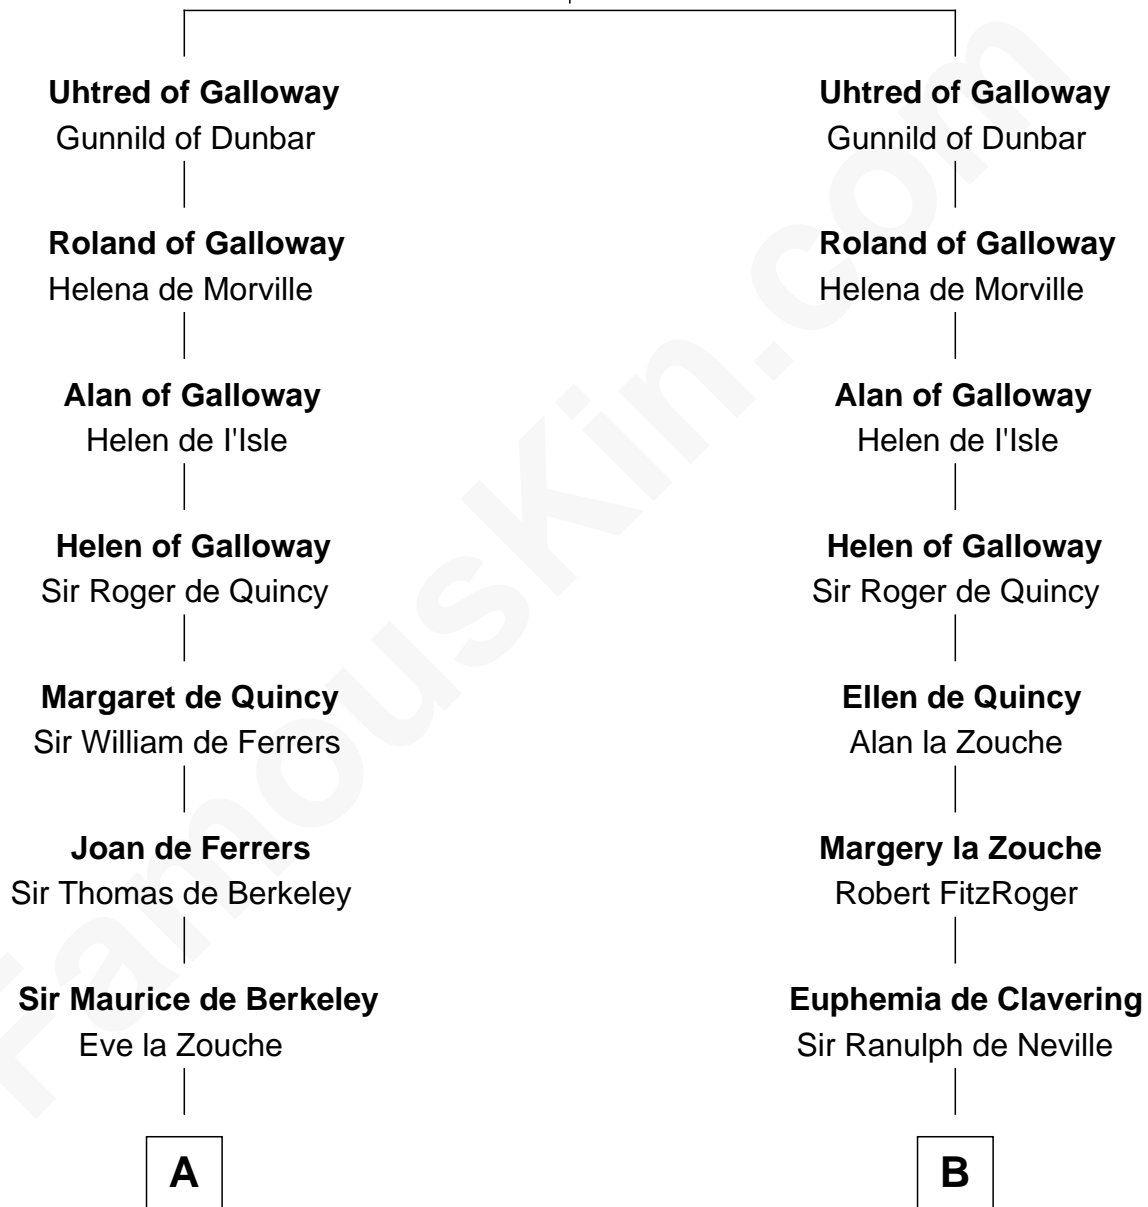

## Relationship Chart of

### Jane (Appleton) Pierce

First Lady of President Franklin Pierce

13th cousin 8 times removed of

**King Henry VIII**  
King of England

**Fergus of Galloway**  
Elizabeth - - - - -

**C**

**Sarah Bradstreet**  
Rev. Richard Hubbard

**John Hubbard**  
Mary Brown

**Elizabeth Hubbard**  
Francis Appleton

**Rev. Jesse Appleton**  
Elizabeth Means

**Jane (Appleton) Pierce**  
*First Lady of Franklin Pierce*