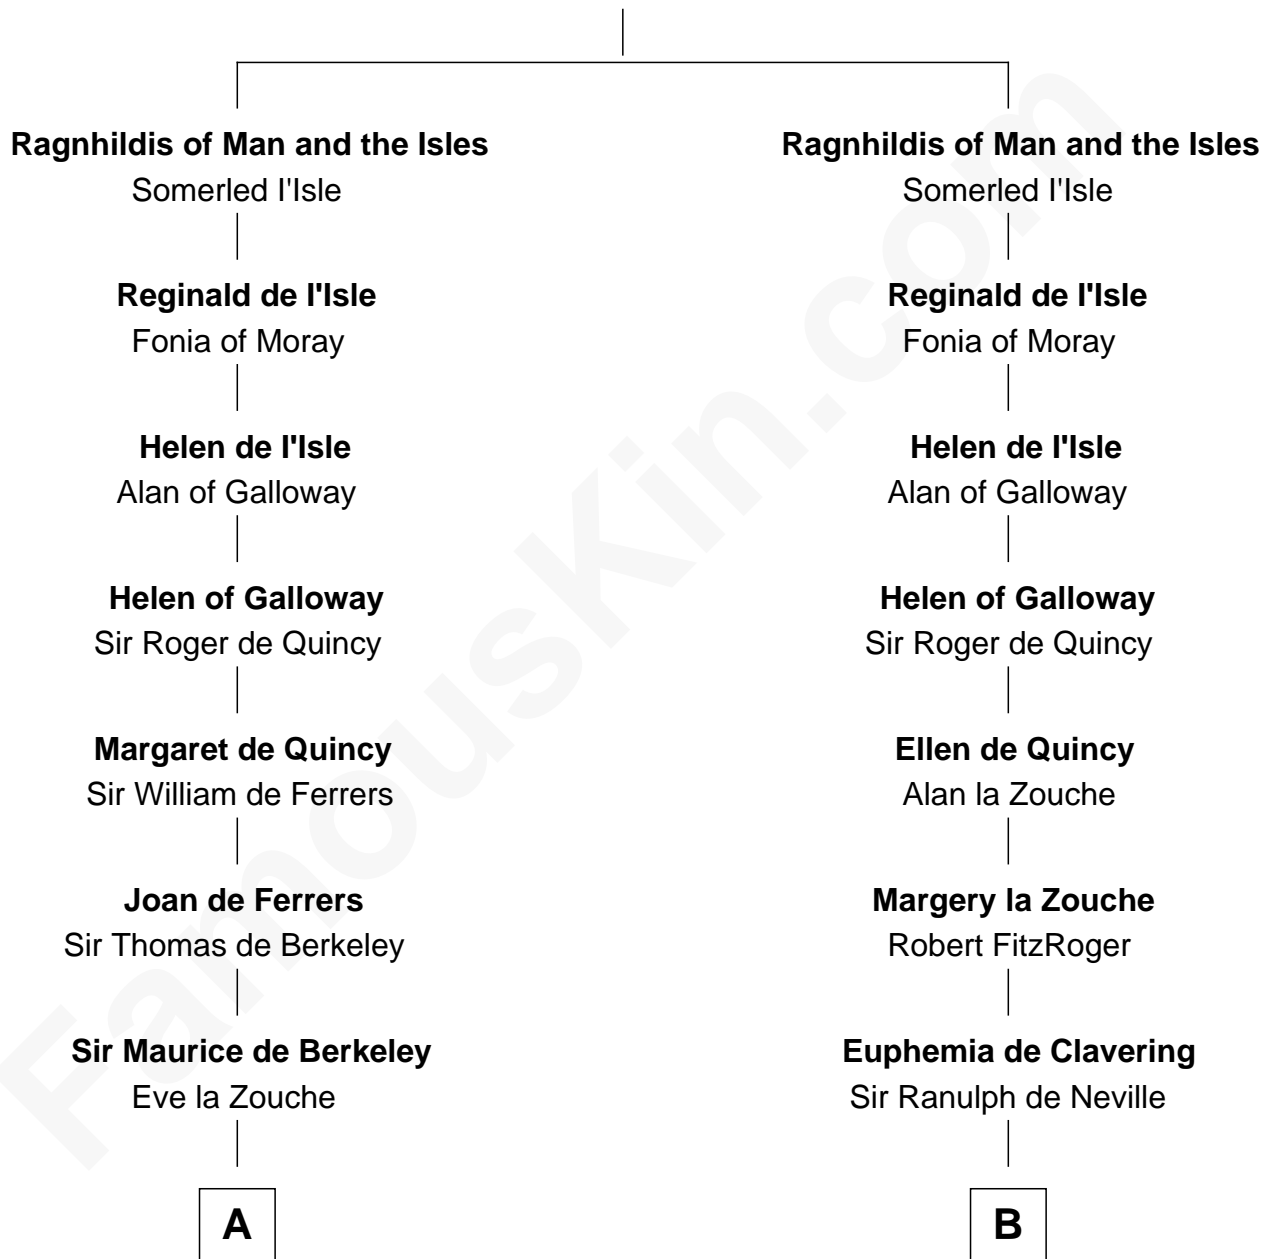

FamousKin.com

Relationship Chart of

Jane (Appleton) Pierce

First Lady of President Franklin Pierce

13th cousin 8 times removed of

King Henry VIII
King of England

King Olave of Man and the Isles
Affrica of Galloway

C

Sarah Bradstreet
Rev. Richard Hubbard

John Hubbard
Mary Brown

Elizabeth Hubbard
Francis Appleton

Rev. Jesse Appleton
Elizabeth Means

Jane (Appleton) Pierce
First Lady of Franklin Pierce