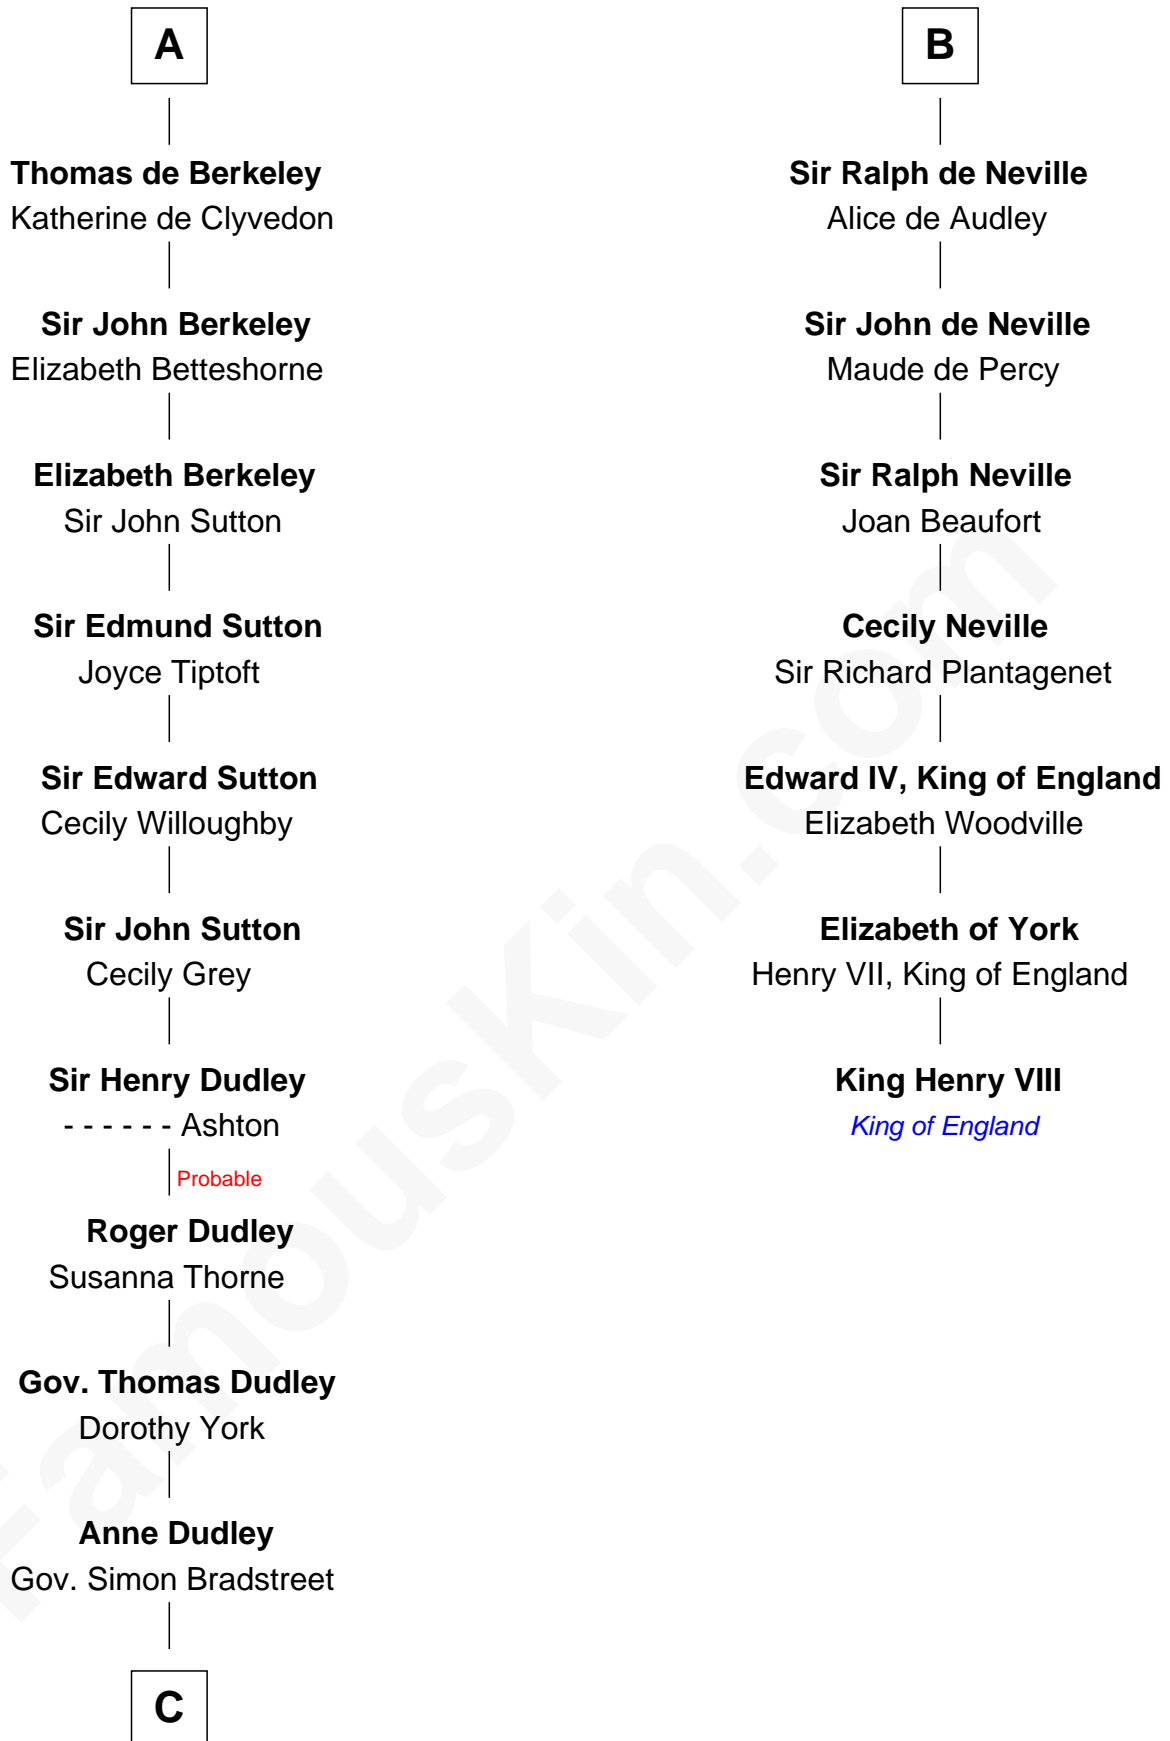

FamousKin.com

Relationship Chart of

Jane (Appleton) Pierce

First Lady of President Franklin Pierce

13th cousin 8 times removed of

King Henry VIII
King of England

King Olave of Man and the Isles
Affrica of Galloway