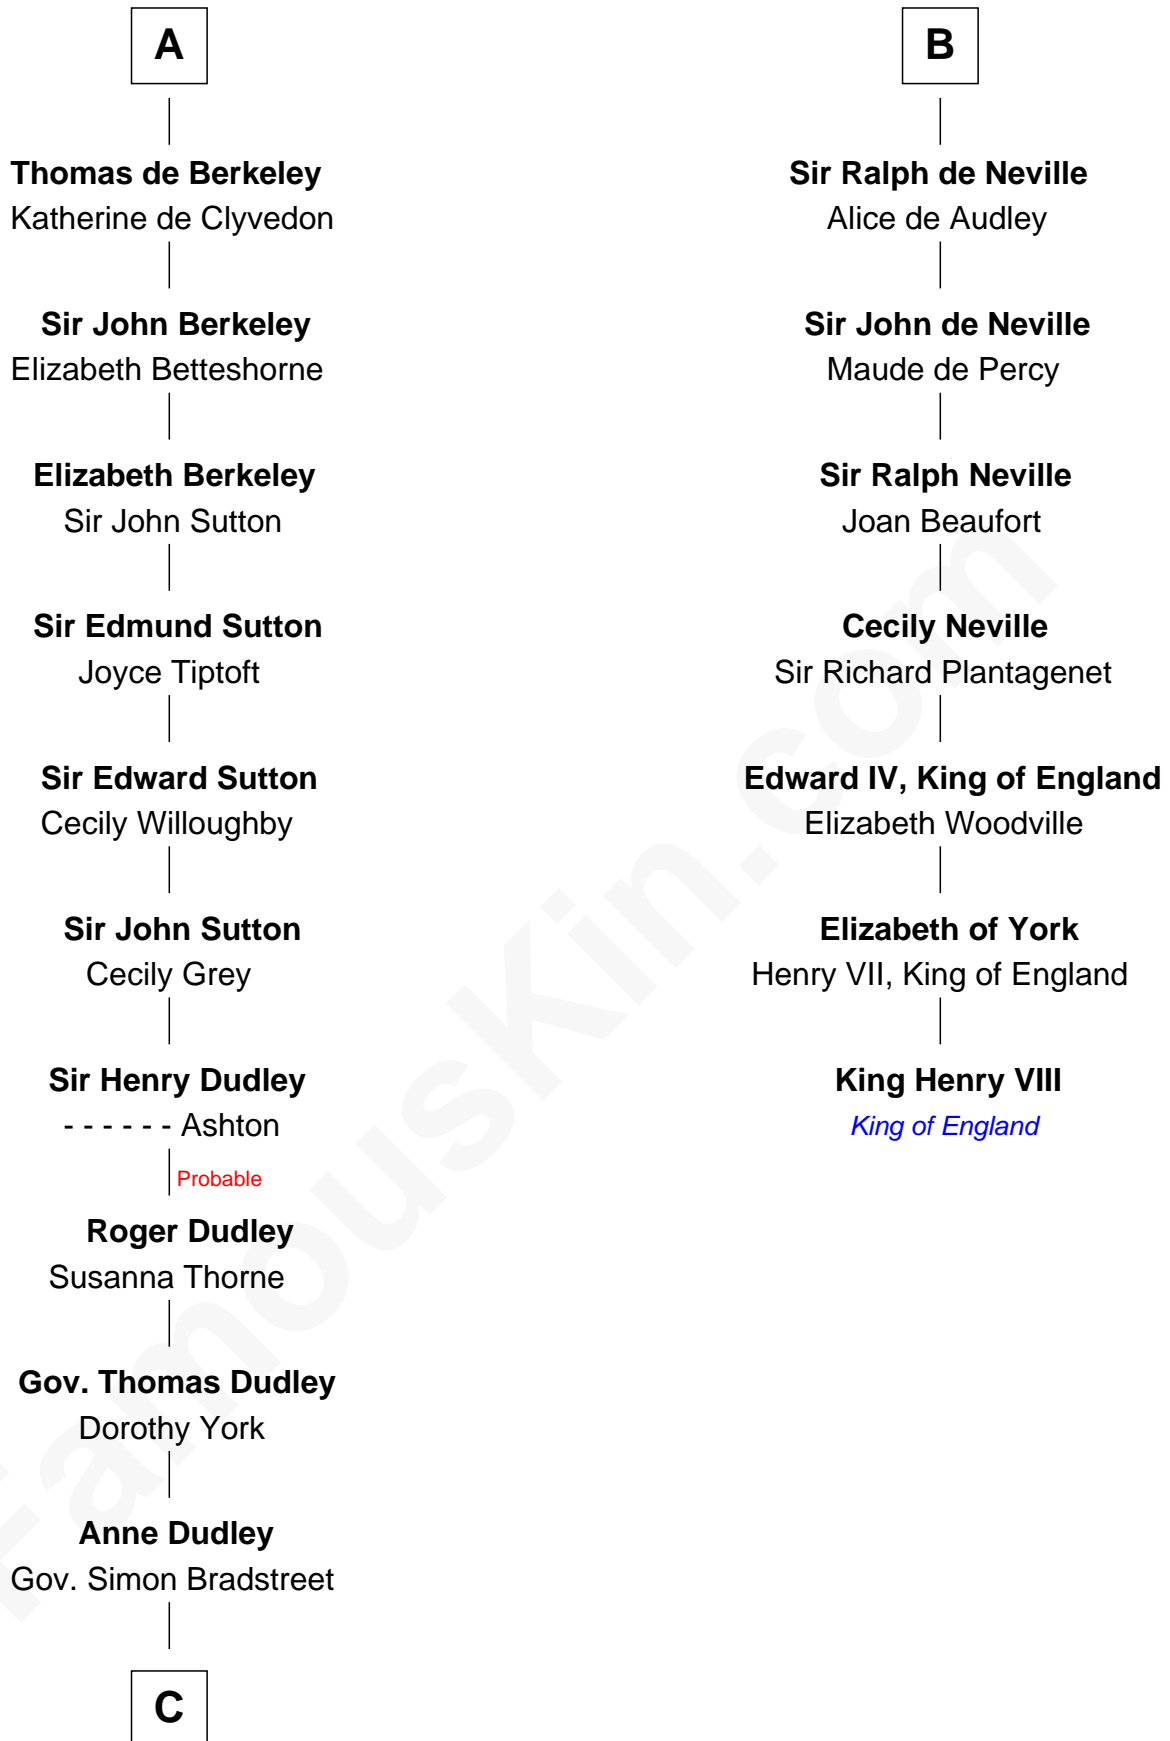

FamousKin.com

Relationship Chart of

Jane (Appleton) Pierce

First Lady of President Franklin Pierce

13th cousin 8 times removed of

King Henry VIII
King of England

C

Sarah Bradstreet
Rev. Richard Hubbard

John Hubbard
Mary Brown

Elizabeth Hubbard
Francis Appleton

Rev. Jesse Appleton
Elizabeth Means

Jane (Appleton) Pierce
First Lady of Franklin Pierce