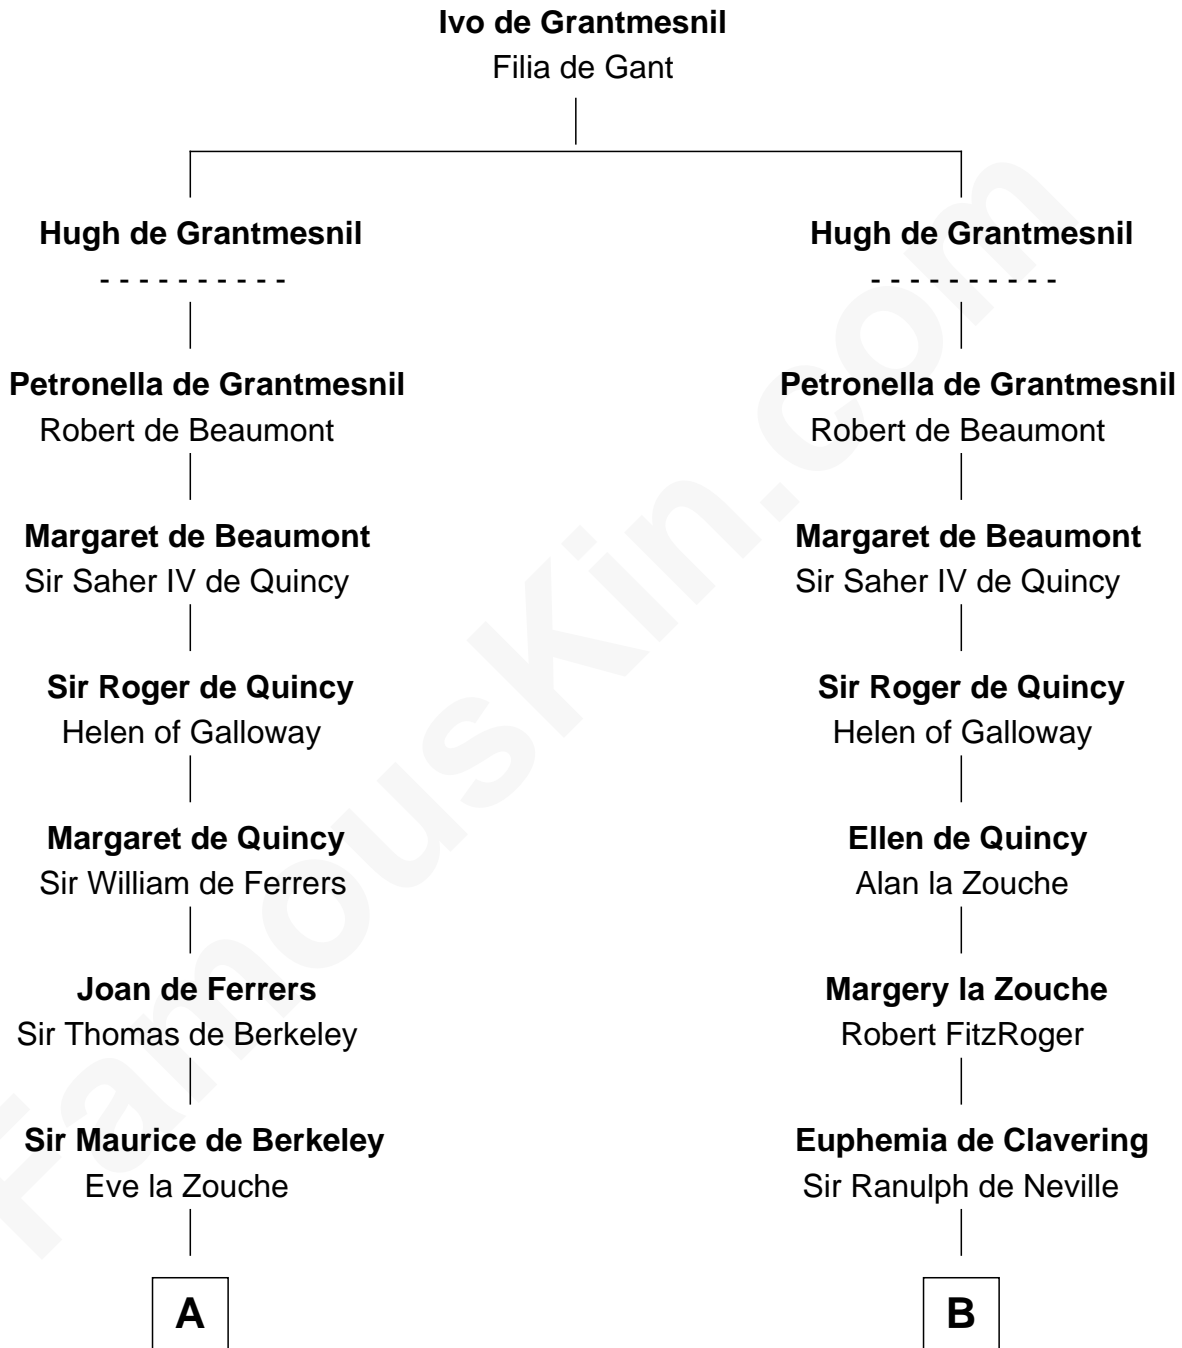

FamousKin.com

Relationship Chart of

Jane (Appleton) Pierce

First Lady of President Franklin Pierce

13th cousin 8 times removed of

King Henry VIII
King of England

C

Sarah Bradstreet
Rev. Richard Hubbard

John Hubbard
Mary Brown

Elizabeth Hubbard
Francis Appleton

Rev. Jesse Appleton
Elizabeth Means

Jane (Appleton) Pierce
First Lady of Franklin Pierce