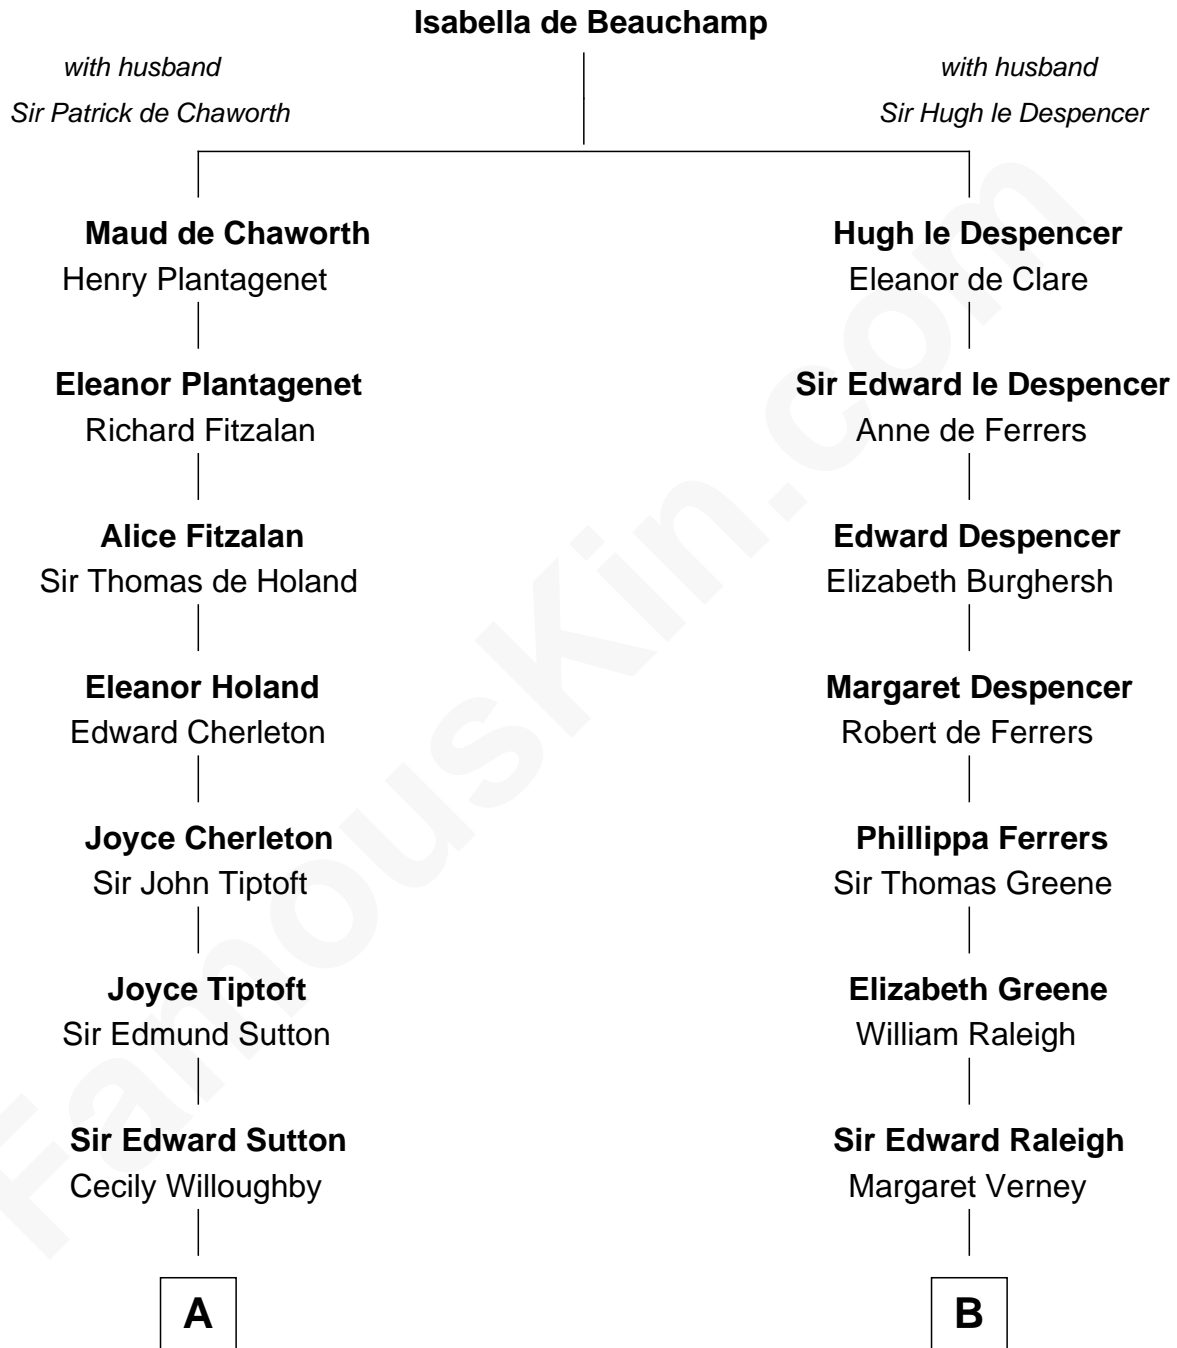

FamousKin.com

Relationship Chart of

Jane (Appleton) Pierce

First Lady of President Franklin Pierce

16th cousin 5 times removed of

Willis Carrier

Inventor of Air Conditioning

C

Dr. Harris Otis

Sarah Rogers

Lydia Otis

Thomas Button

Ann Elizabeth Button

David Joy Haviland

Elizabeth R. Haviland

Duane Williams Carrier