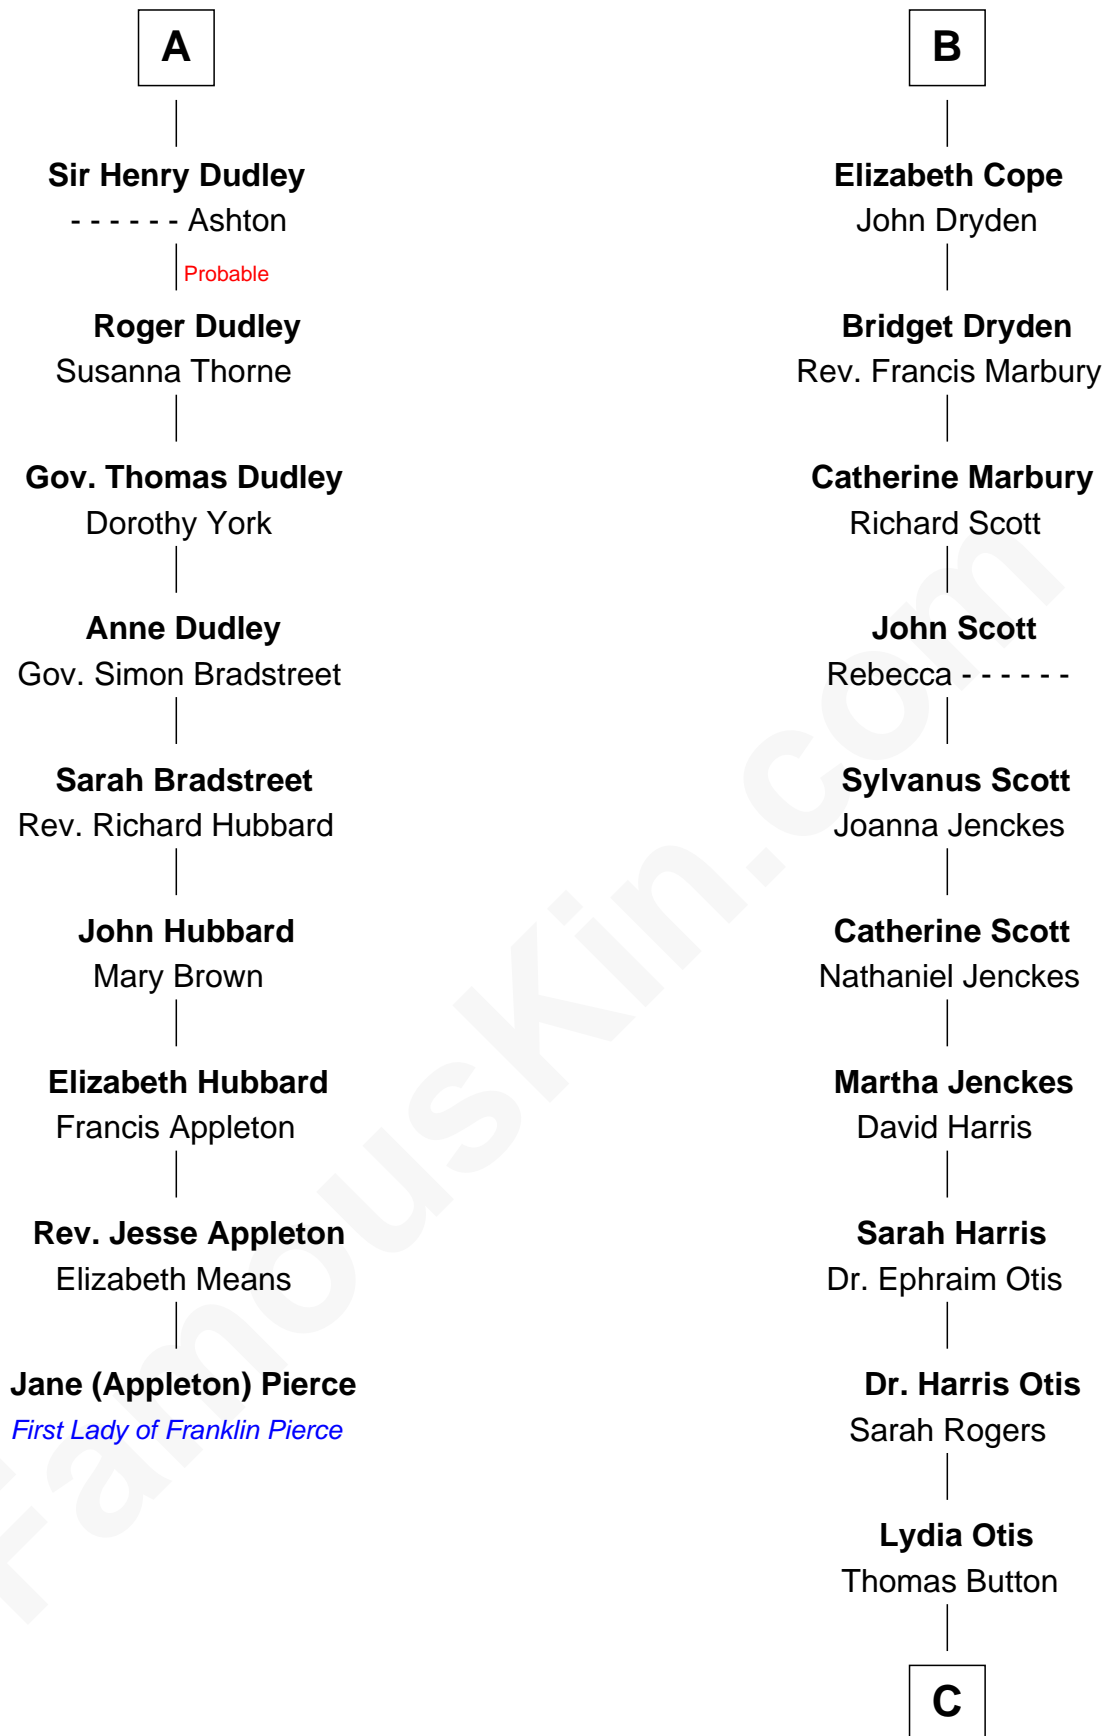

FamousKin.com

Relationship Chart of

Jane (Appleton) Pierce

First Lady of President Franklin Pierce

15th cousin 4 times removed of

Willis Carrier

Inventor of Air Conditioning

C