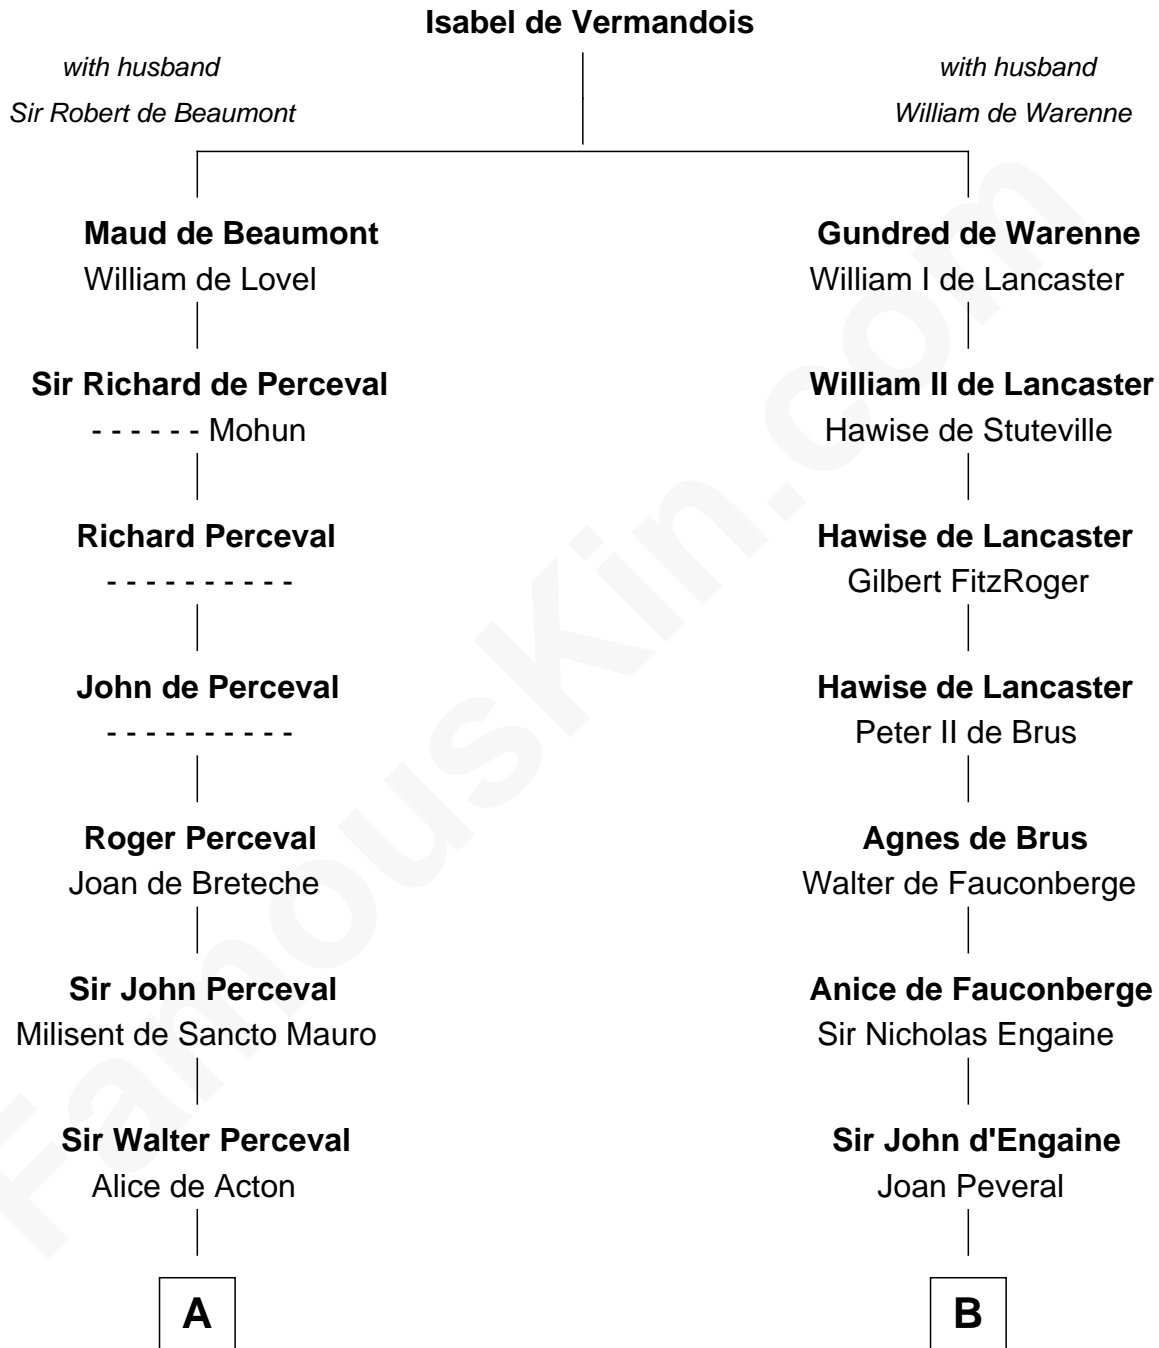

FamousKin.com

Relationship Chart of

Jane (Appleton) Pierce
First Lady of President Franklin Pierce

21st cousin of

Samuel Ward King
15th Governor of Rhode Island

C

Isaac Appleton
Priscilla Baker

Isaac Appleton
Elizabeth Sawyer

Francis Appleton
Elizabeth Hubbard

Rev. Jesse Appleton
Elizabeth Means

Jane (Appleton) Pierce
First Lady of Franklin Pierce

D

Samuel Greene
Mary Gorton

Samuel Greene
Sarah Coggeshall

Mercy Green
John Walton

Welthian Walton
William Borden King

Samuel Ward King
15th Governor of Rhode Island