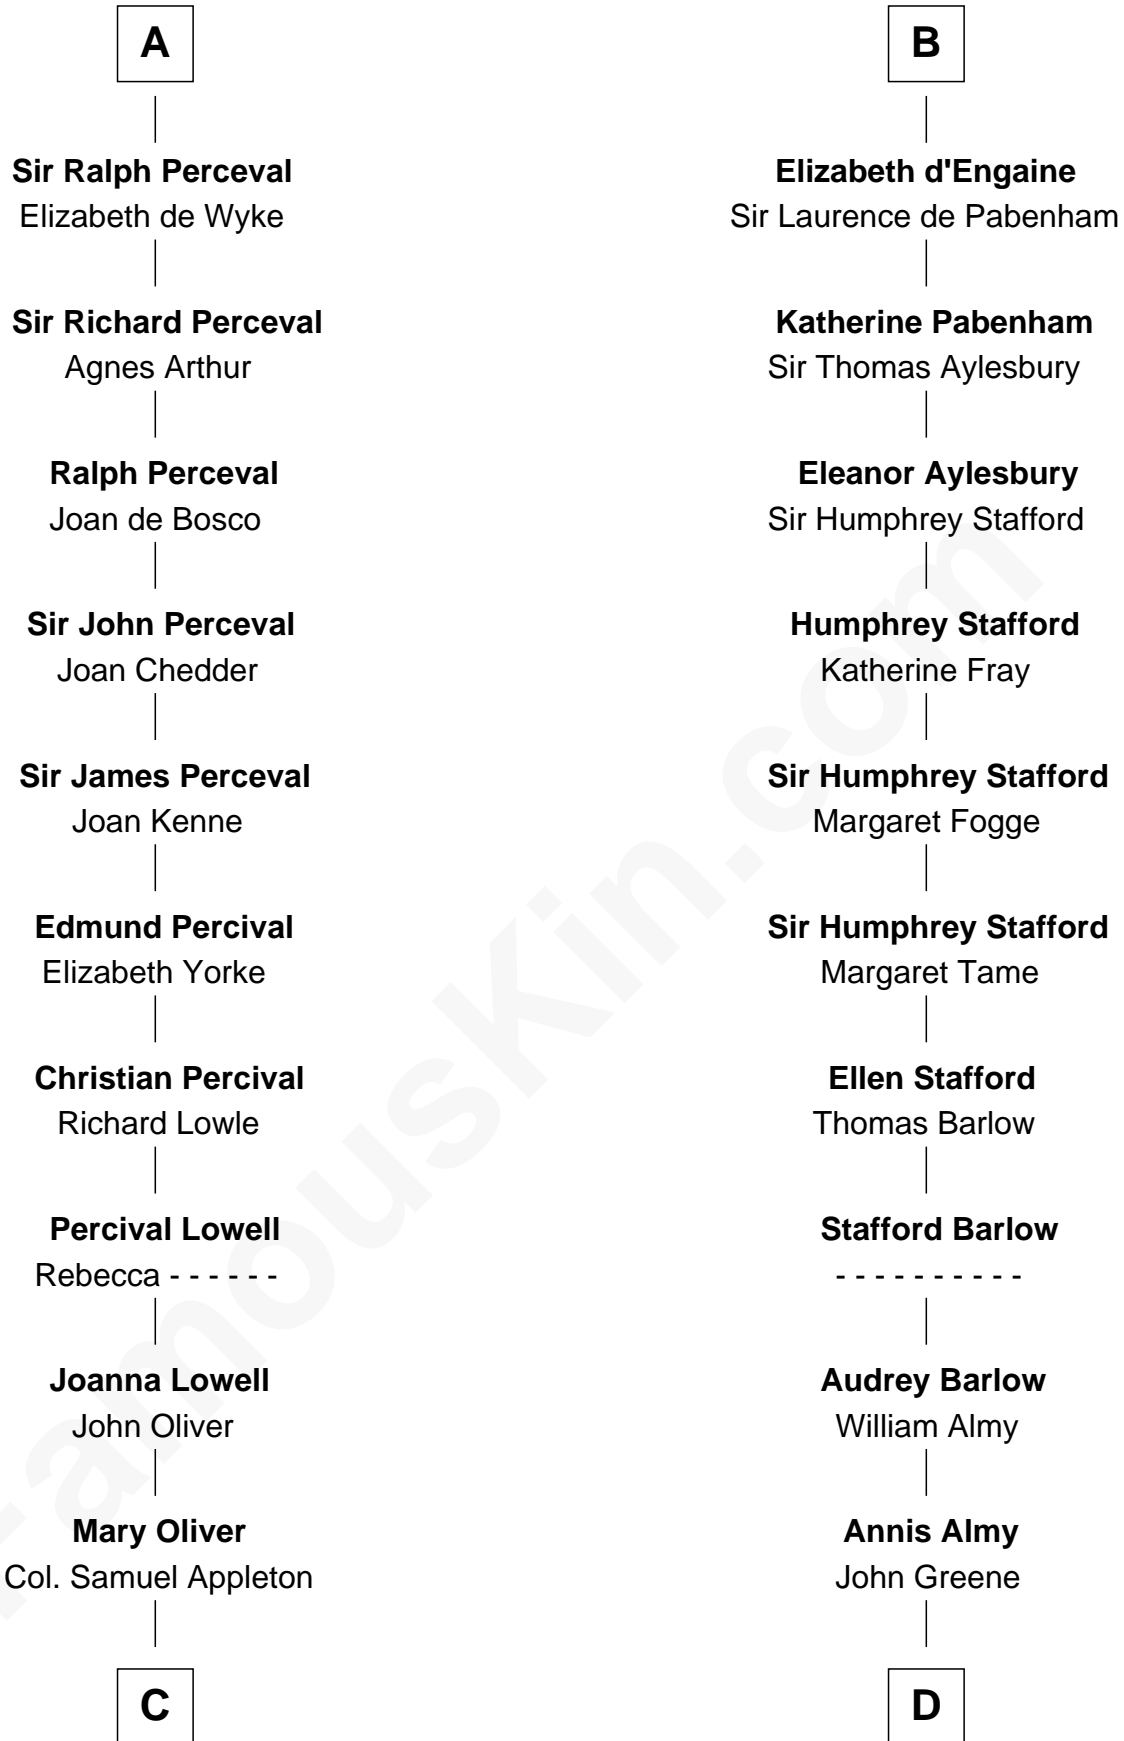

FamousKin.com

Relationship Chart of

Jane (Appleton) Pierce
First Lady of President Franklin Pierce

21st cousin of

Samuel Ward King
15th Governor of Rhode Island

C

Isaac Appleton
Priscilla Baker

Isaac Appleton
Elizabeth Sawyer

Francis Appleton
Elizabeth Hubbard

Rev. Jesse Appleton
Elizabeth Means

Jane (Appleton) Pierce
First Lady of Franklin Pierce

D

Samuel Greene
Mary Gorton

Samuel Greene
Sarah Coggeshall

Mercy Green
John Walton

Welthian Walton
William Borden King

Samuel Ward King
15th Governor of Rhode Island