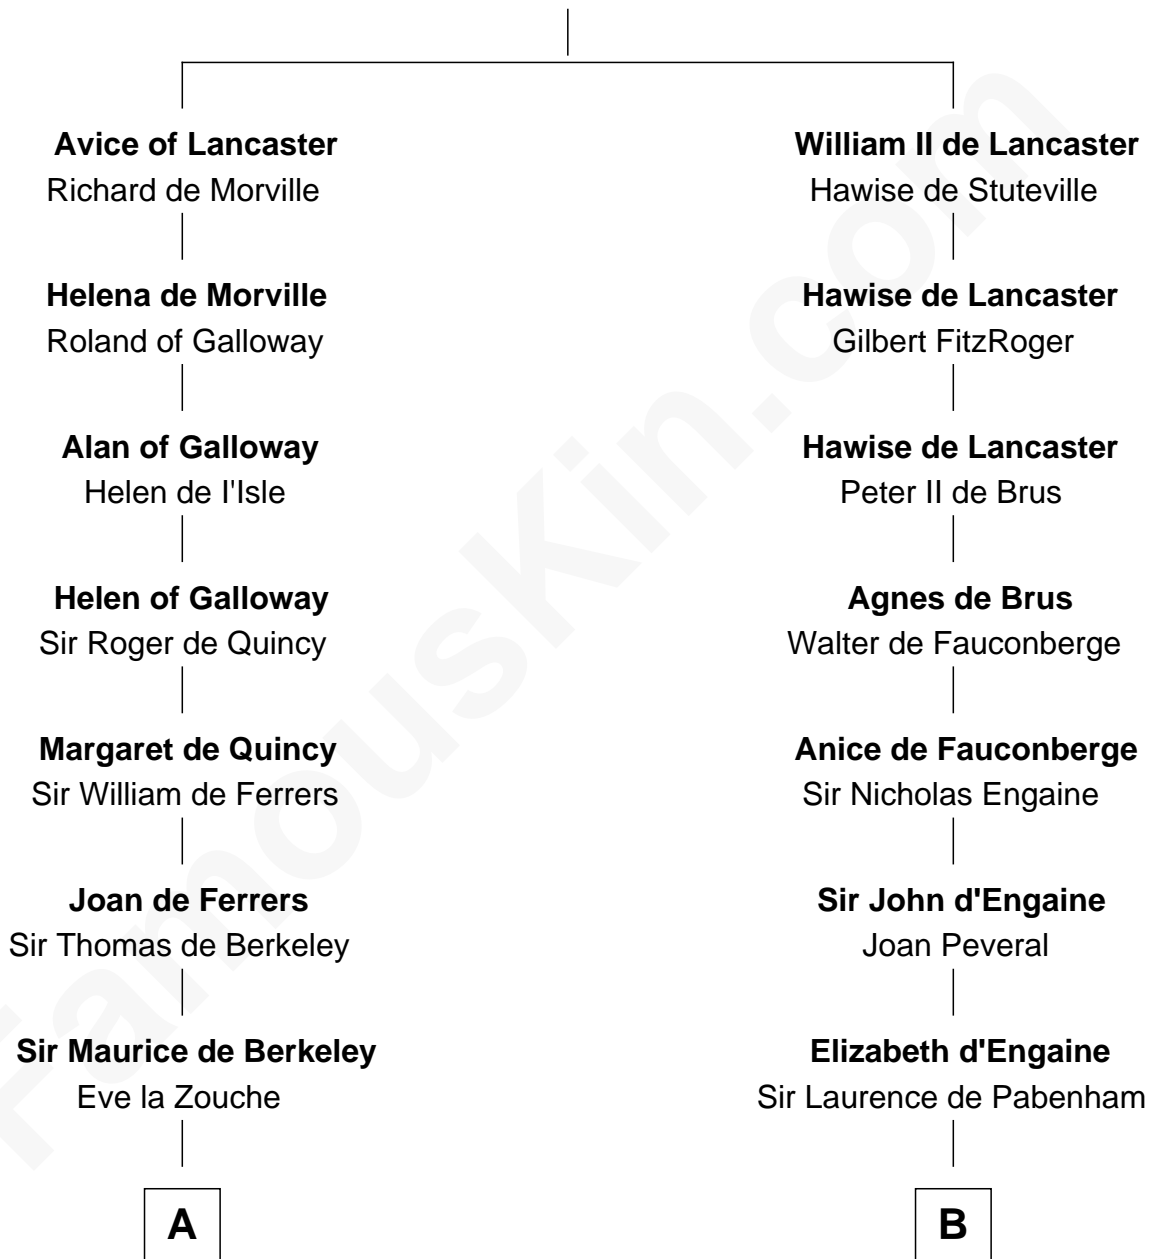

FamousKin.com
Relationship Chart of
Jane (Appleton) Pierce

First Lady of President Franklin Pierce

20th cousin 1 time removed of

Samuel Ward King

15th Governor of Rhode Island

William I de Lancaster
 Gundred de Warenne

C

Sarah Bradstreet
Rev. Richard Hubbard

John Hubbard
Mary Brown

Elizabeth Hubbard
Francis Appleton

Rev. Jesse Appleton
Elizabeth Means

Jane (Appleton) Pierce
First Lady of Franklin Pierce

D

Samuel Greene
Sarah Coggeshall

Mercy Green
John Walton

Welthian Walton
William Borden King

Samuel Ward King
15th Governor of Rhode Island

FamousKin.com