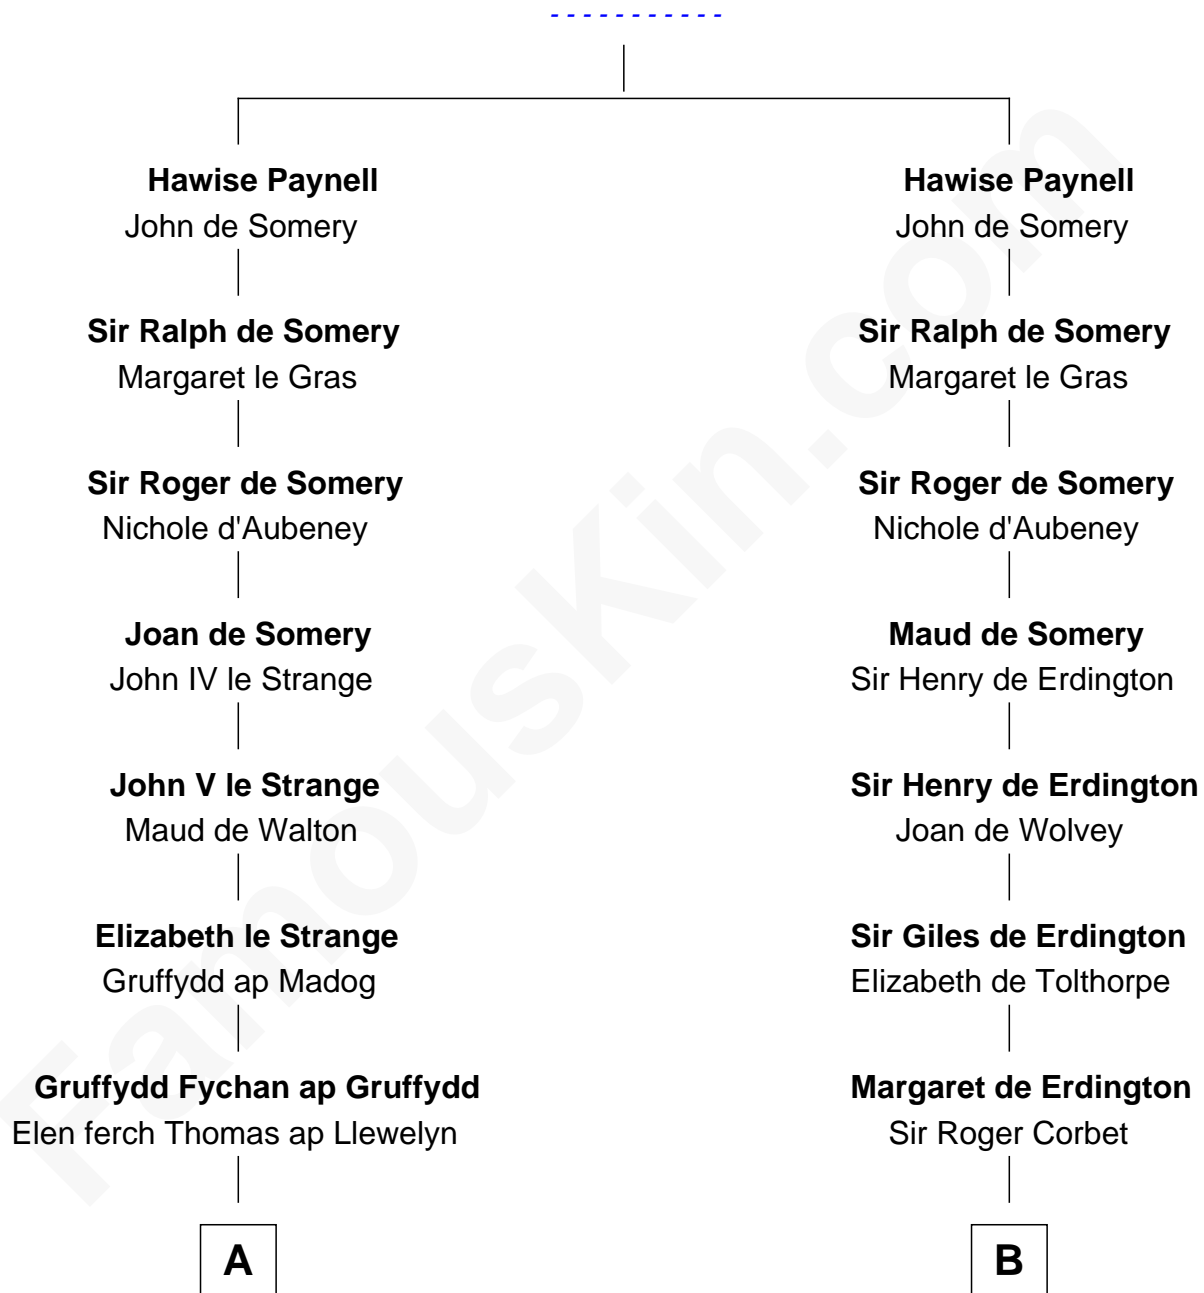

## Relationship Chart of

### Jane (Appleton) Pierce

*First Lady of President Franklin Pierce*

19th cousin 1 time removed of

### Francis Lightfoot Lee

*Signer of the Declaration of Independence*

Ralph Paynell

**C**

**Isaac Appleton**  
Elizabeth Sawyer

**Francis Appleton**  
Elizabeth Hubbard

**Rev. Jesse Appleton**  
Elizabeth Means

**Jane (Appleton) Pierce**  
*First Lady of Franklin Pierce*

**D**

**Laetitia Corbin**  
Richard Lee

**Gov. Thomas Lee**  
Hannah Ludwell

**Francis Lightfoot Lee**  
*Signer of Declaration of Independence*