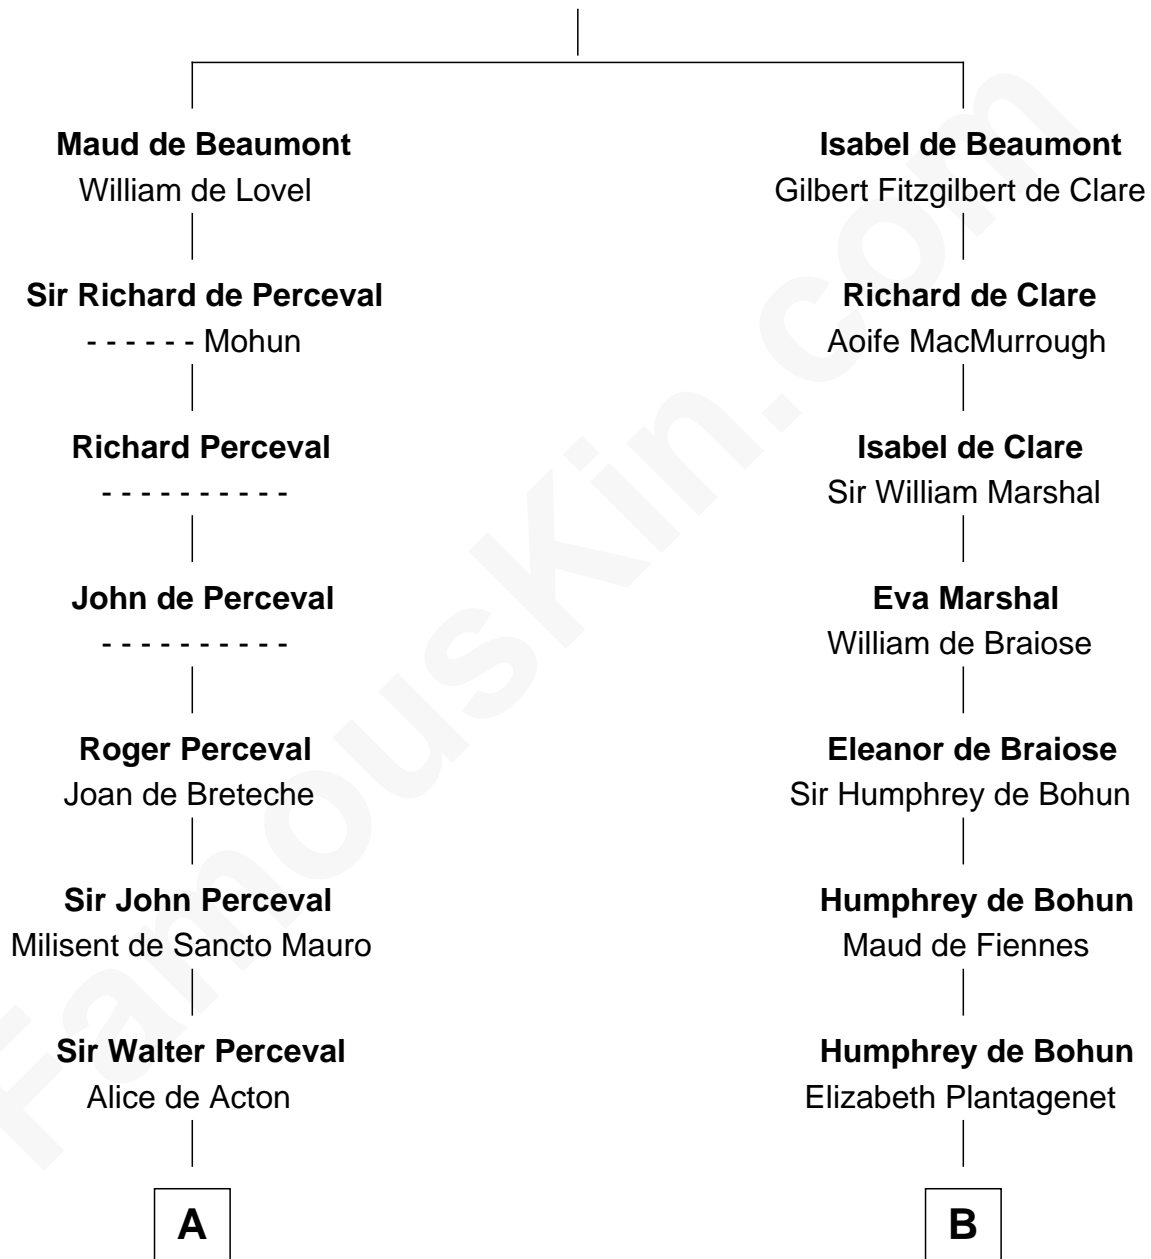

## Relationship Chart of

### Jane (Appleton) Pierce

*First Lady of President Franklin Pierce*

20th cousin 1 time removed of

### Francis Lightfoot Lee

*Signer of the Declaration of Independence*

**Sir Robert de Beaumont**

Isabel de Vermandois

**C**

**Isaac Appleton**  
Priscilla Baker

**Isaac Appleton**  
Elizabeth Sawyer

**Francis Appleton**  
Elizabeth Hubbard