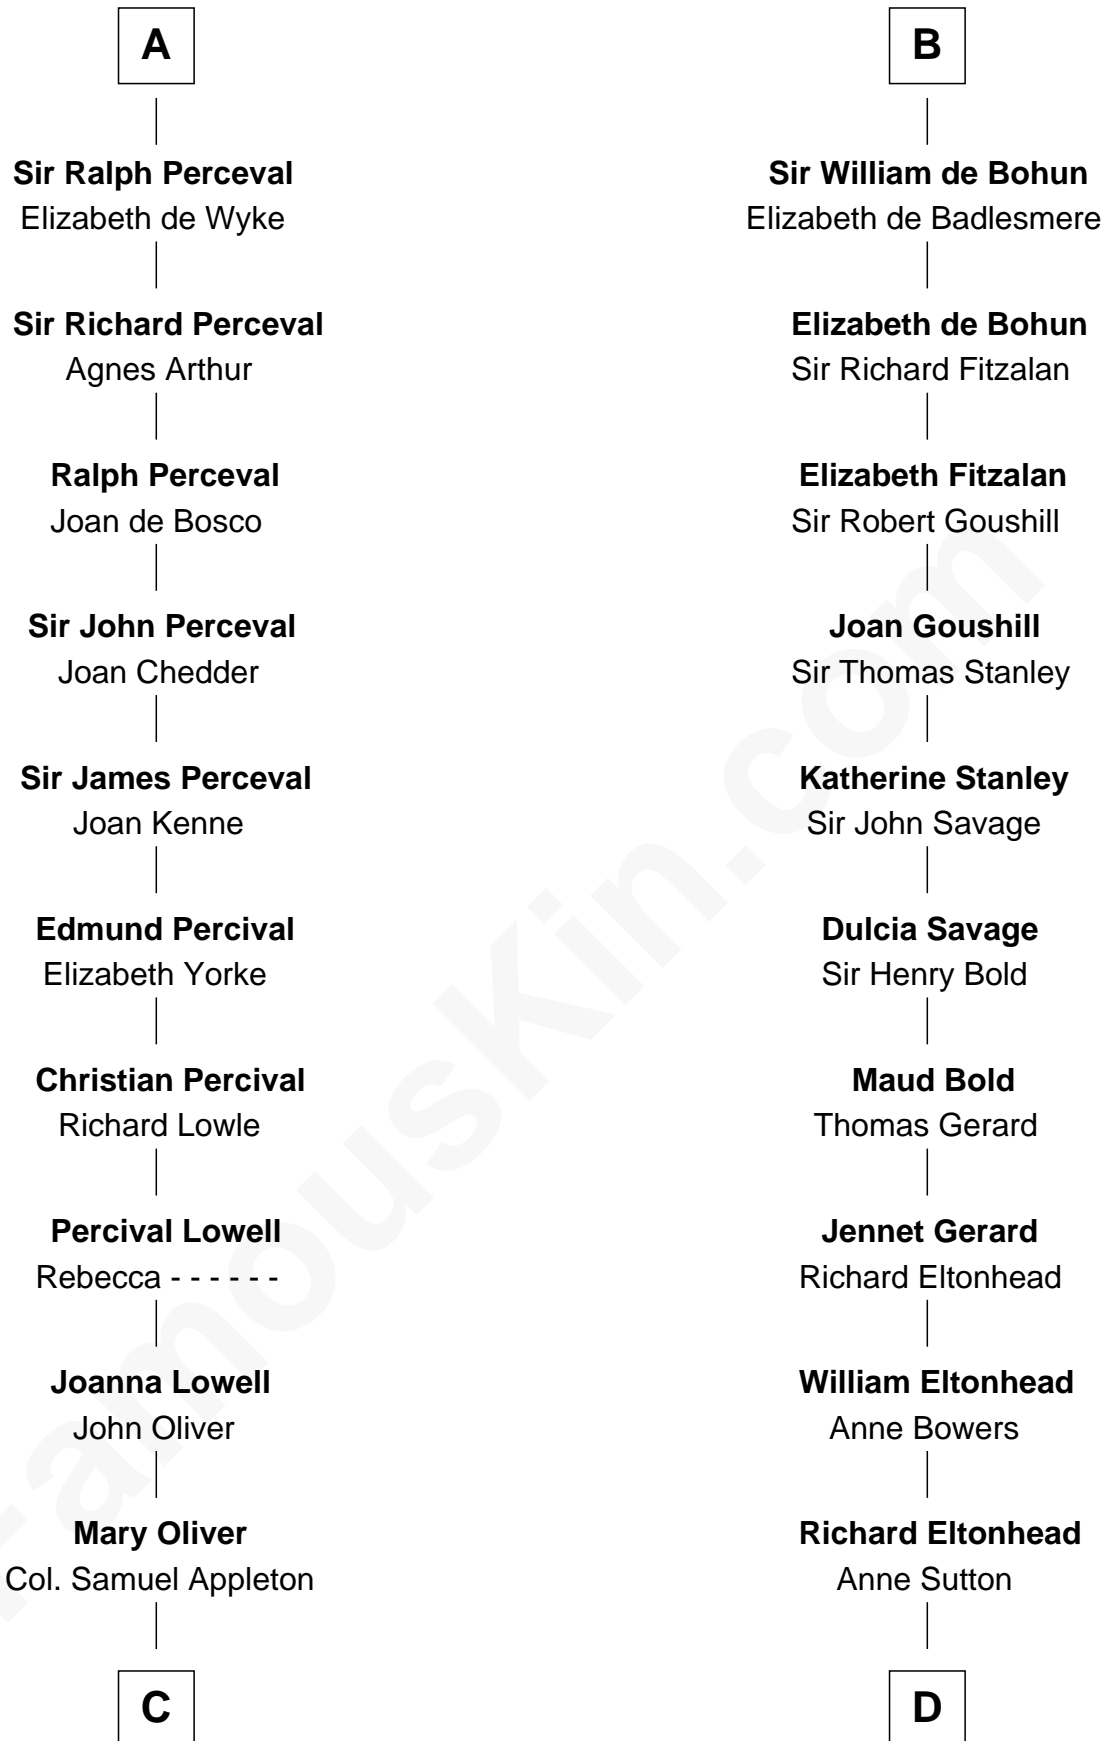

### Jane (Appleton) Pierce

*First Lady of President Franklin Pierce*

20th cousin 1 time removed of

### Francis Lightfoot Lee

*Signer of the Declaration of Independence*

**Sir Robert de Beaumont**

Isabel de Vermandois

**C**

**Isaac Appleton**  
Priscilla Baker

**Isaac Appleton**  
Elizabeth Sawyer

**Francis Appleton**  
Elizabeth Hubbard