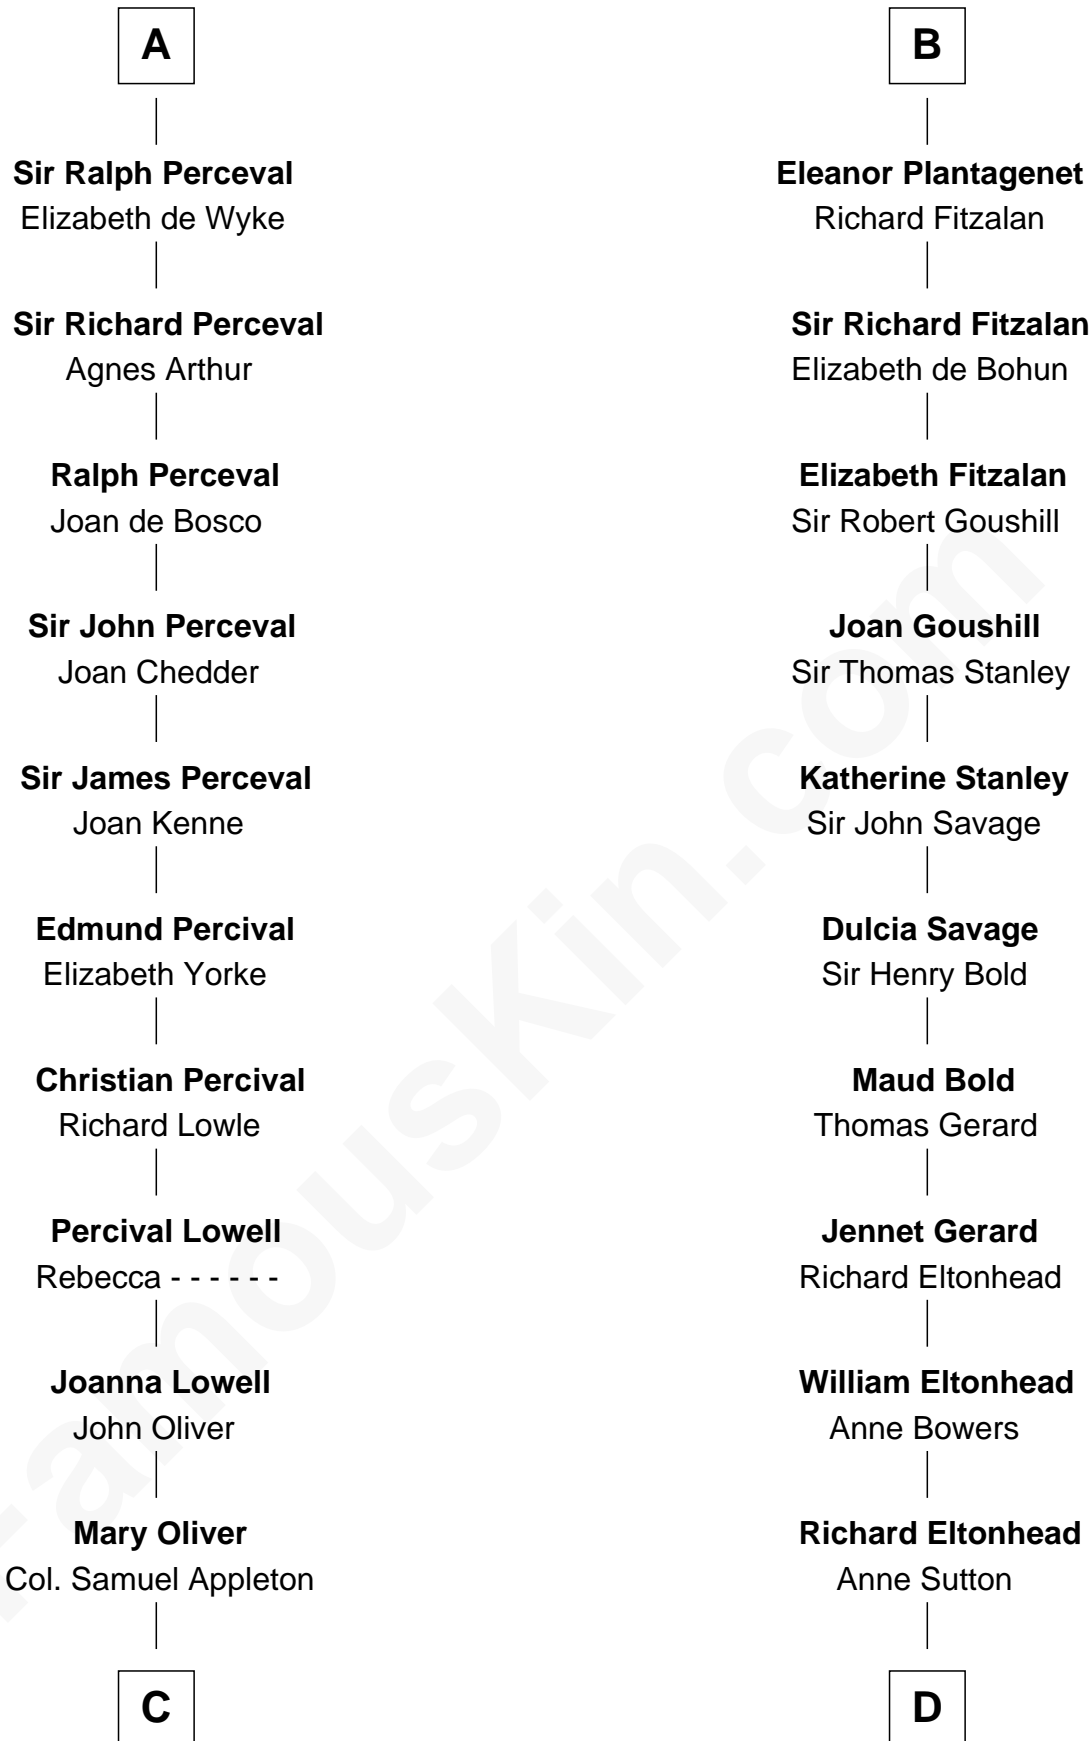

FamousKin.com

Relationship Chart of

Jane (Appleton) Pierce

First Lady of President Franklin Pierce

20th cousin 1 time removed of

Francis Lightfoot Lee

Signer of the Declaration of Independence

C

Isaac Appleton
Priscilla Baker

Isaac Appleton
Elizabeth Sawyer

Francis Appleton
Elizabeth Hubbard

Rev. Jesse Appleton
Elizabeth Means

Jane (Appleton) Pierce
First Lady of Franklin Pierce

D

Alice Eltonhead
Henry Corbin