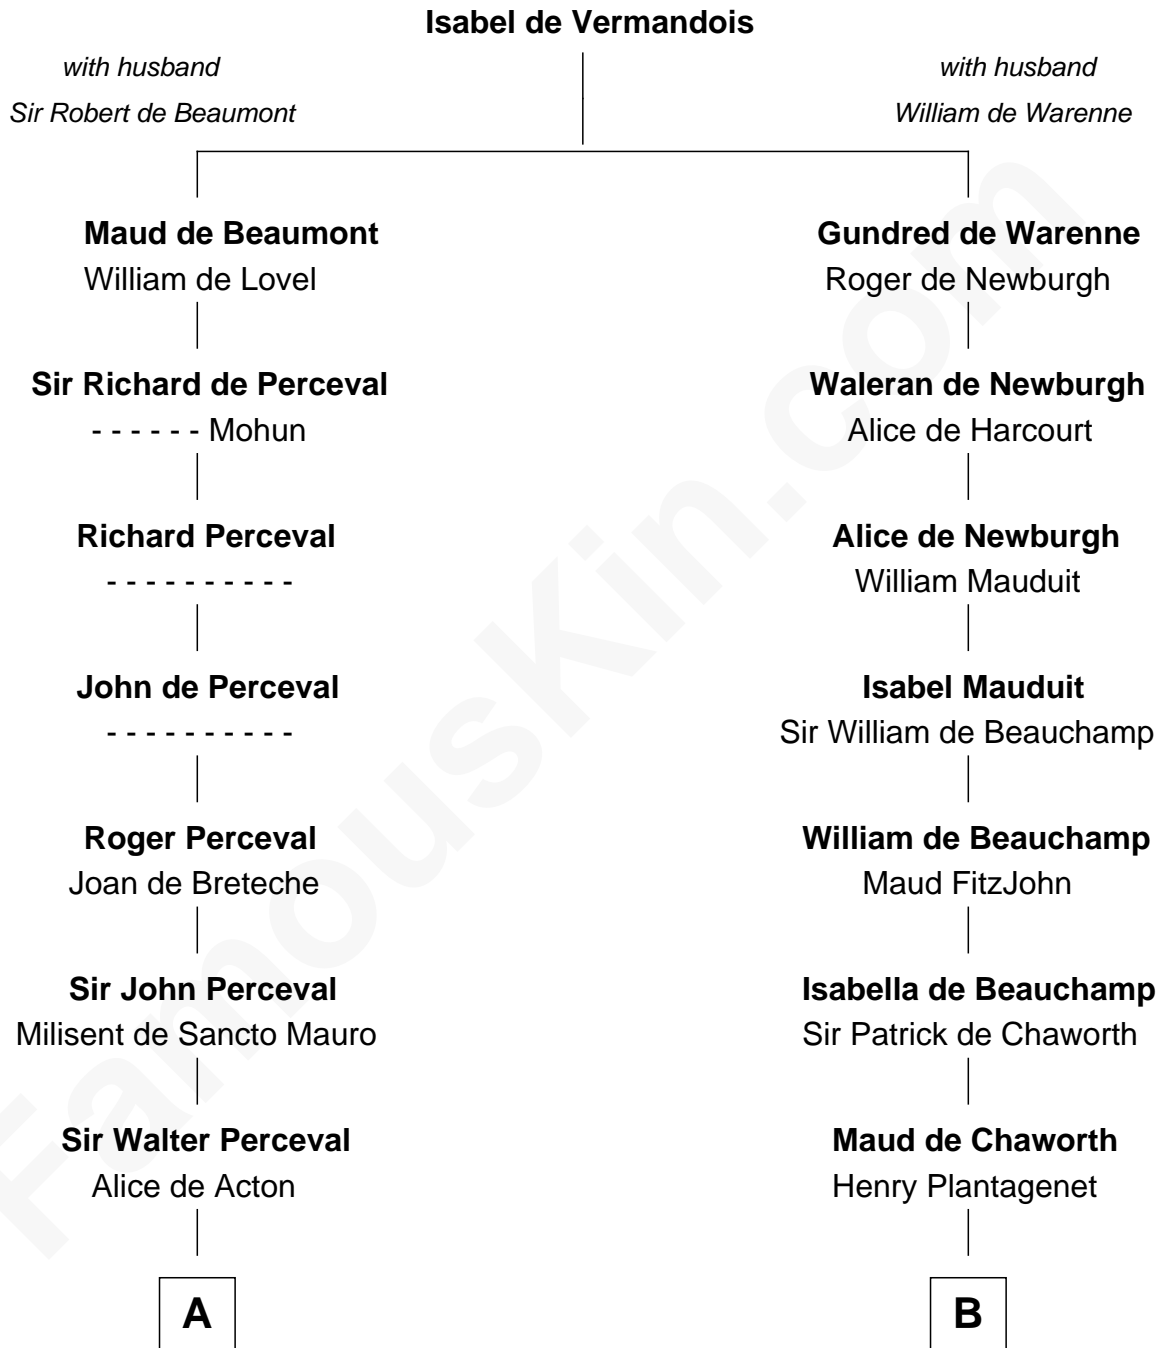

FamousKin.com

Relationship Chart of

Jane (Appleton) Pierce

First Lady of President Franklin Pierce

20th cousin 1 time removed of

Francis Lightfoot Lee

Signer of the Declaration of Independence

C

Isaac Appleton
Priscilla Baker

Isaac Appleton
Elizabeth Sawyer

Francis Appleton
Elizabeth Hubbard

Rev. Jesse Appleton
Elizabeth Means

Jane (Appleton) Pierce
First Lady of Franklin Pierce

D

Alice Eltonhead
Henry Corbin

Laetitia Corbin
Richard Lee

Gov. Thomas Lee
Hannah Ludwell

Francis Lightfoot Lee
Signer of Declaration of Independence