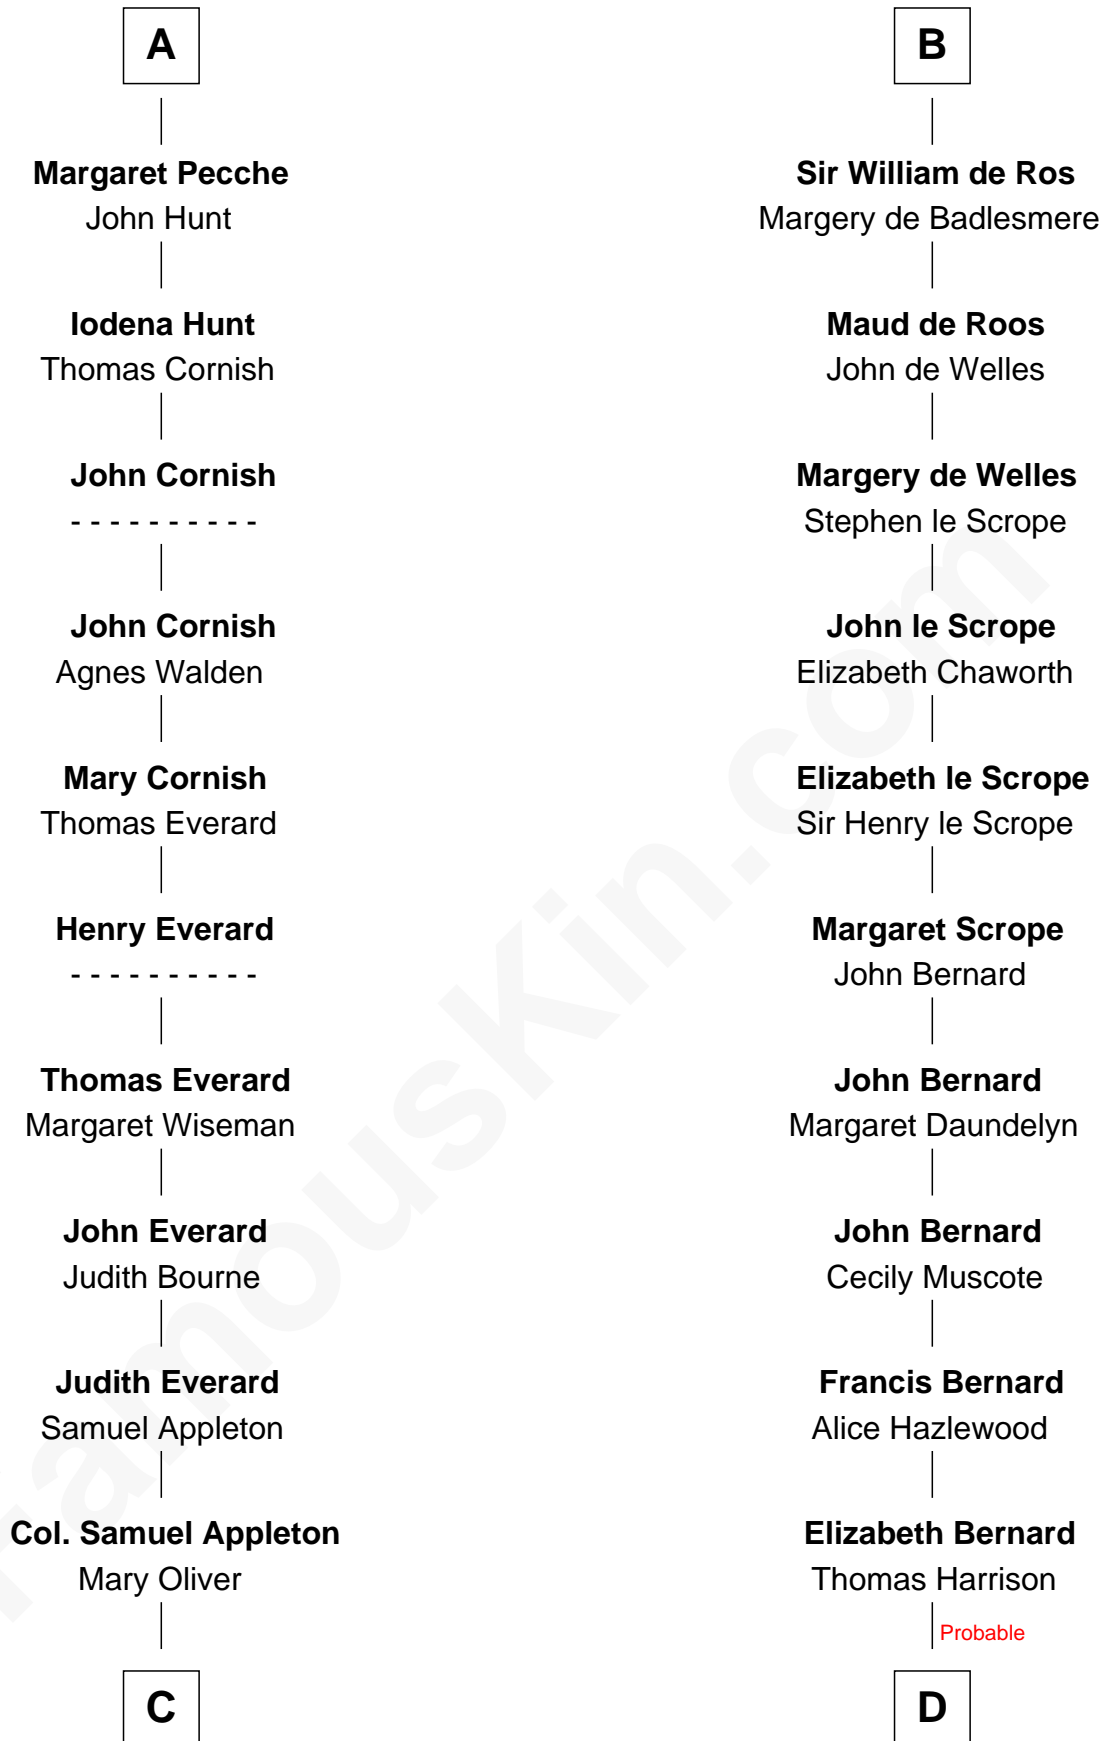

FamousKin.com

Relationship Chart of

Jane (Appleton) Pierce

First Lady of President Franklin Pierce

21st cousin of

Francis Lightfoot Lee

Signer of the Declaration of Independence

Sir Walter Giffard

Agnes Flaitel

C

Isaac Appleton
Priscilla Baker

Isaac Appleton
Elizabeth Sawyer

Francis Appleton
Elizabeth Hubbard

Rev. Jesse Appleton
Elizabeth Means

Jane (Appleton) Pierce
First Lady of Franklin Pierce

D