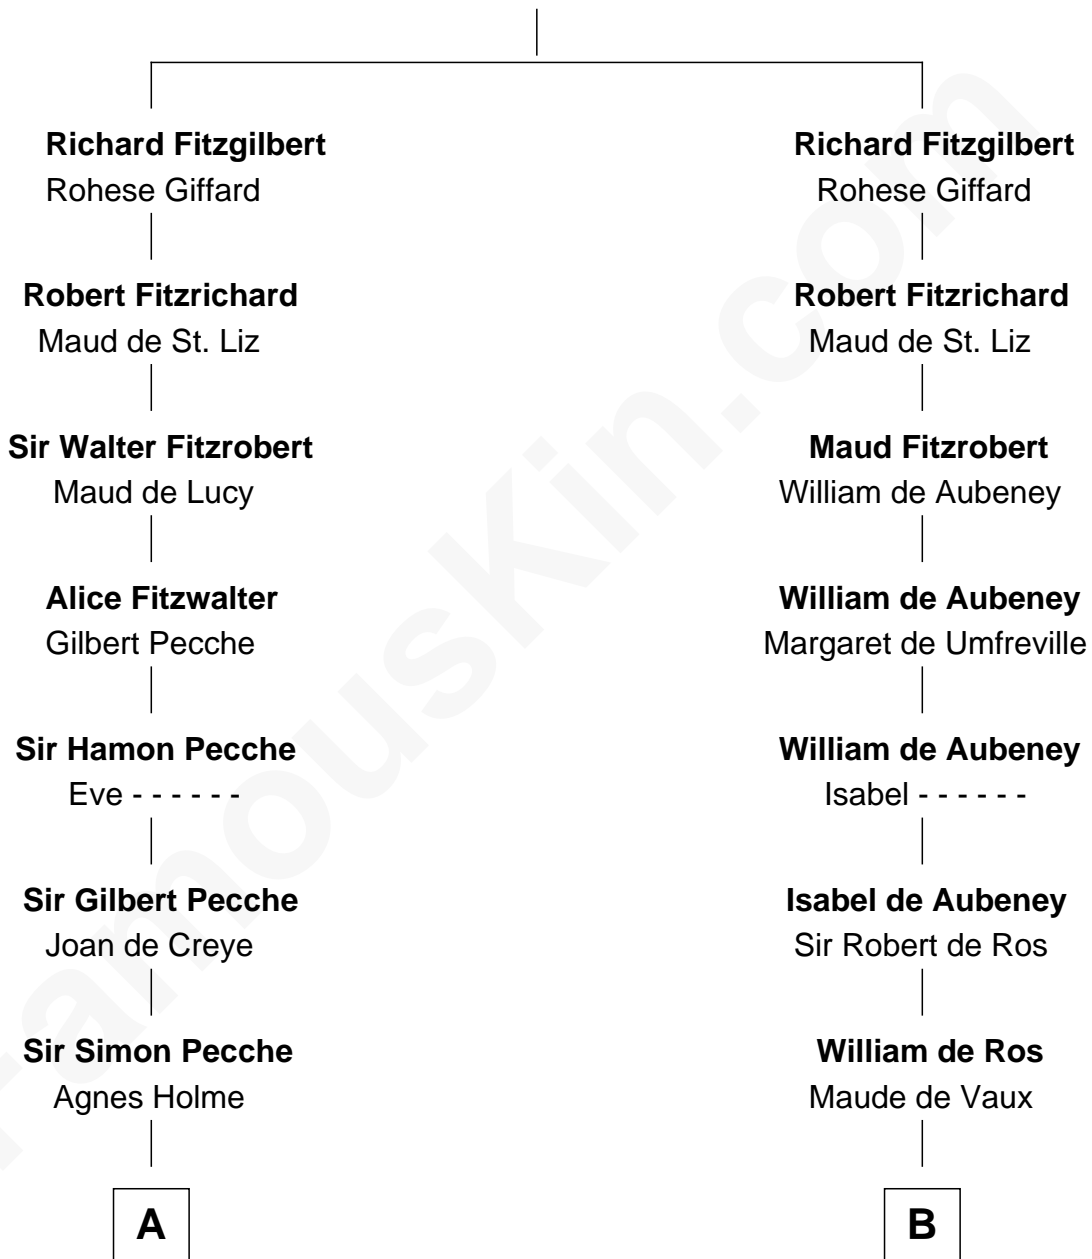

FamousKin.com

Relationship Chart of

Jane (Appleton) Pierce

First Lady of President Franklin Pierce

21st cousin of

Francis Lightfoot Lee

Signer of the Declaration of Independence

Gilbert Crispin

C

Isaac Appleton
Priscilla Baker

Isaac Appleton
Elizabeth Sawyer

Francis Appleton
Elizabeth Hubbard

Rev. Jesse Appleton
Elizabeth Means

Jane (Appleton) Pierce
First Lady of Franklin Pierce

D

Benjamin Harrison
Mary - - - - -