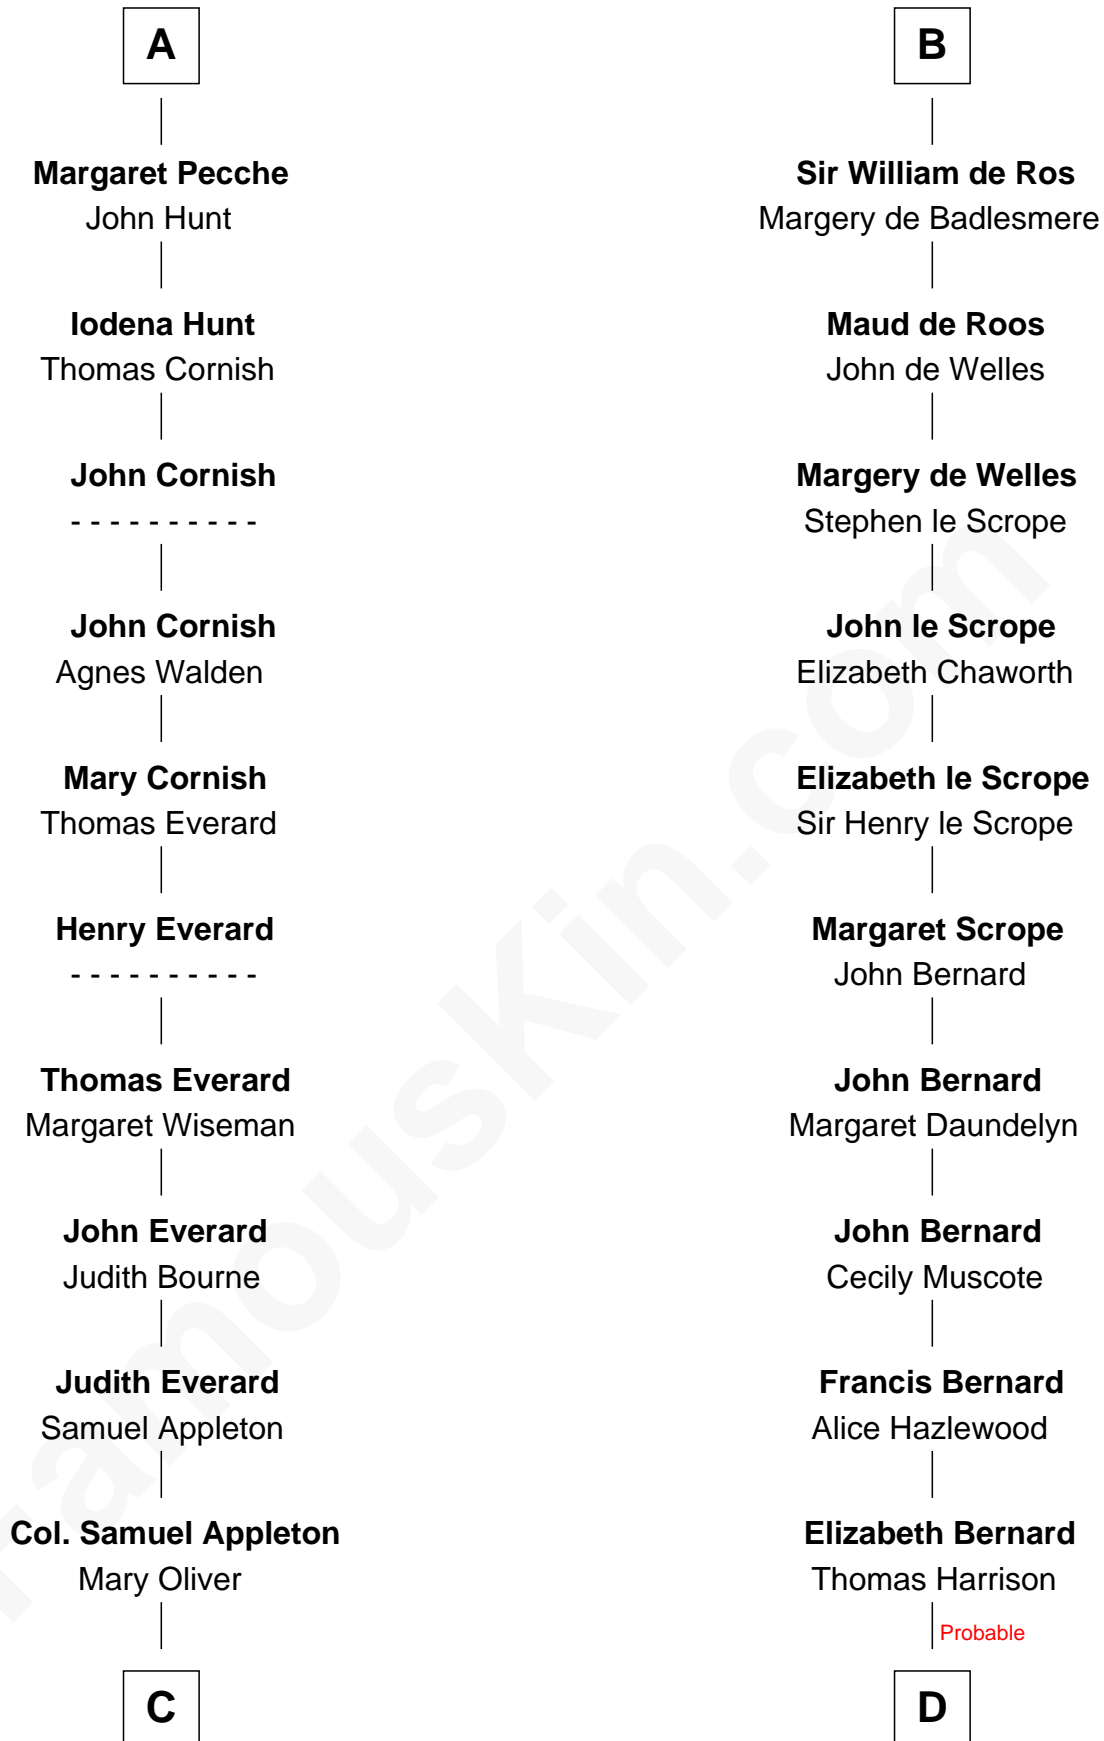

FamousKin.com

Relationship Chart of

Jane (Appleton) Pierce

First Lady of President Franklin Pierce

21st cousin of

Francis Lightfoot Lee

Signer of the Declaration of Independence

Gilbert Crispin