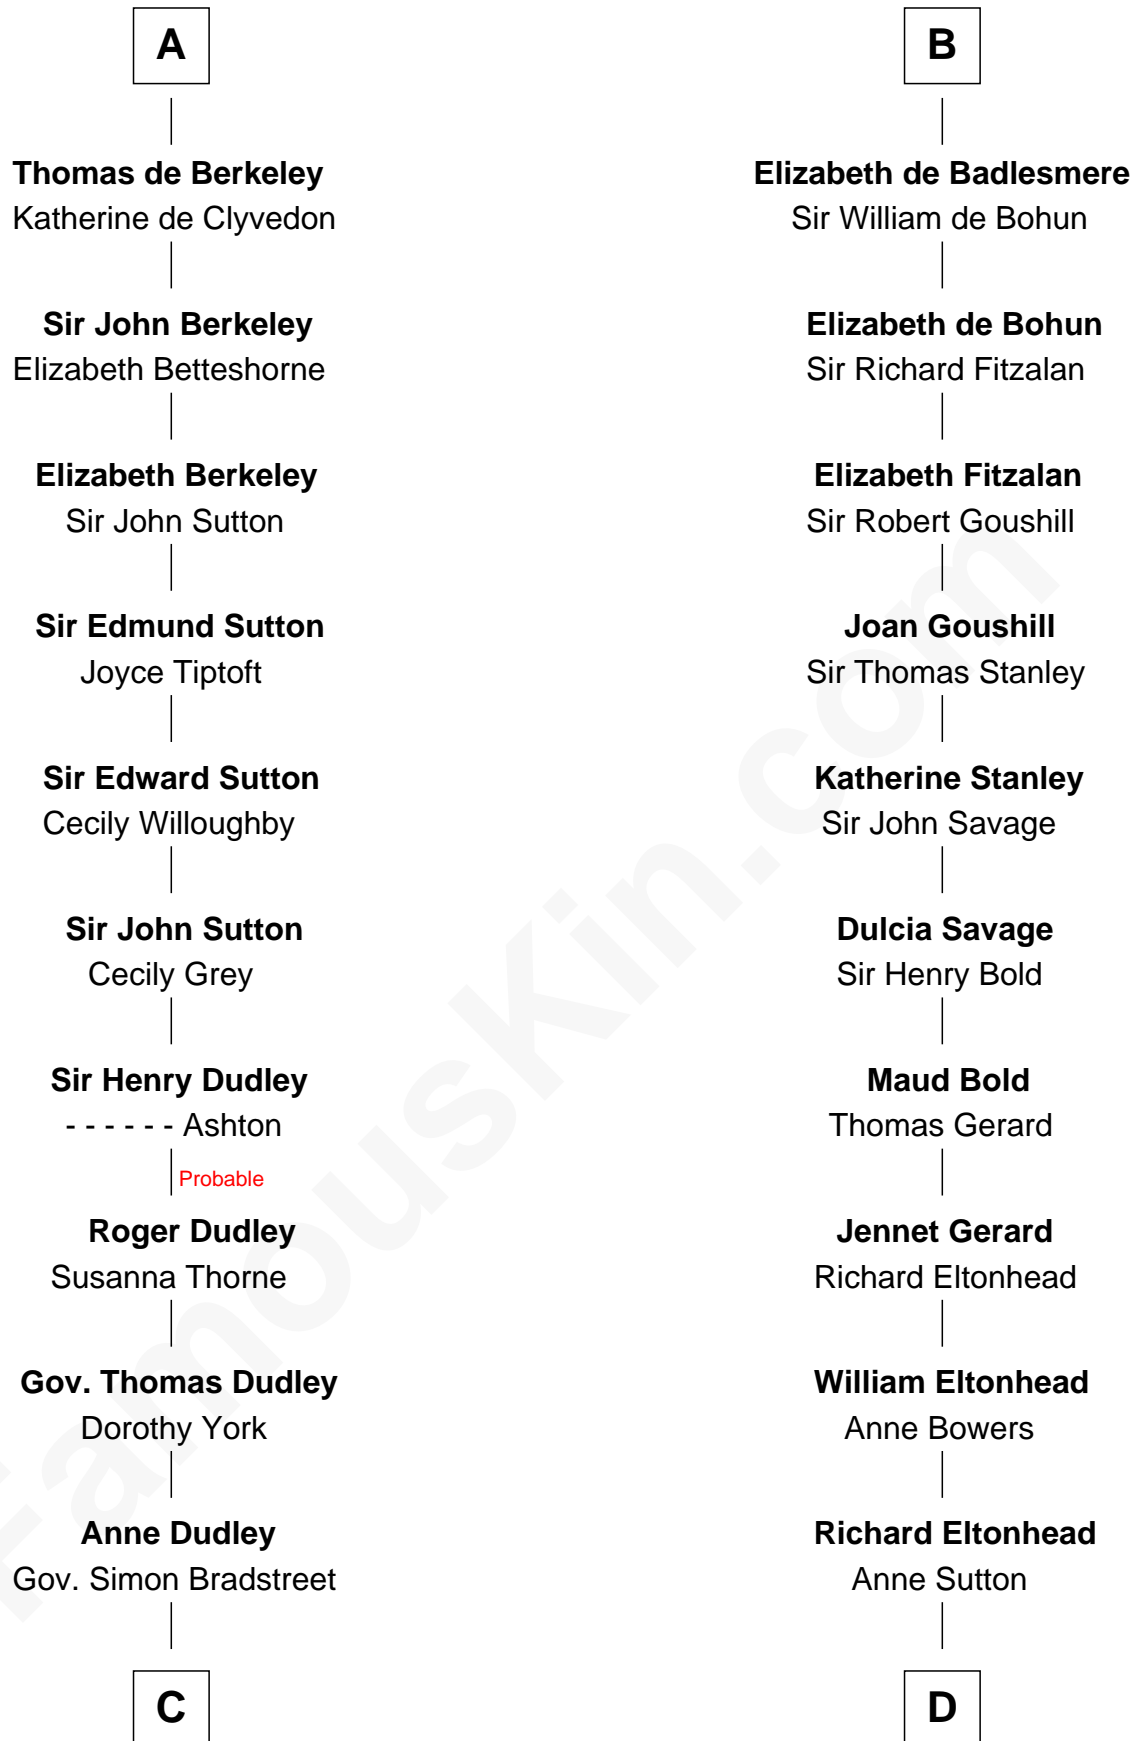

## Relationship Chart of Jane (Appleton) Pierce

*First Lady of President Franklin Pierce*

20th cousin 1 time removed of

**Francis Lightfoot Lee**

*Signer of the Declaration of Independence*

**C**

**Sarah Bradstreet**  
Rev. Richard Hubbard

**John Hubbard**  
Mary Brown

**Elizabeth Hubbard**  
Francis Appleton

**Rev. Jesse Appleton**  
Elizabeth Means

**Jane (Appleton) Pierce**  
*First Lady of Franklin Pierce*

**D**

**Alice Eltonhead**  
Henry Corbin