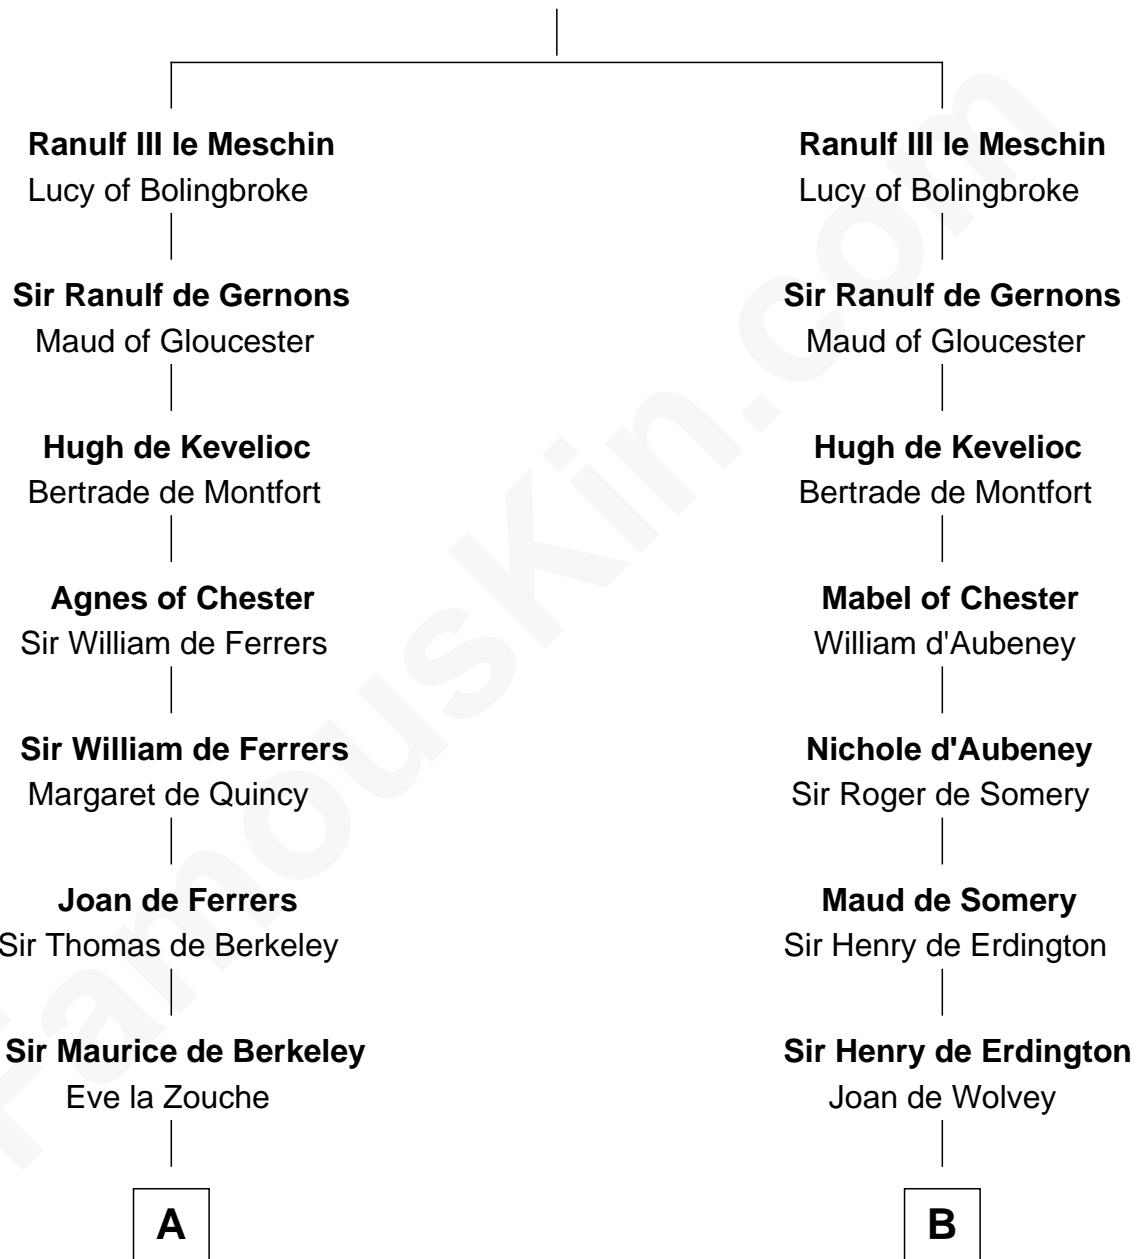

FamousKin.com

Relationship Chart of Jane (Appleton) Pierce

First Lady of President Franklin Pierce

21st cousin of

Francis Lightfoot Lee

Signer of the Declaration of Independence

Ranulf de Briquessart

Margaret Goz

C

Sarah Bradstreet
Rev. Richard Hubbard

John Hubbard
Mary Brown

Elizabeth Hubbard
Francis Appleton

Rev. Jesse Appleton
Elizabeth Means

Jane (Appleton) Pierce
First Lady of Franklin Pierce

D

Winifred Grosvenor
Thomas Corbin