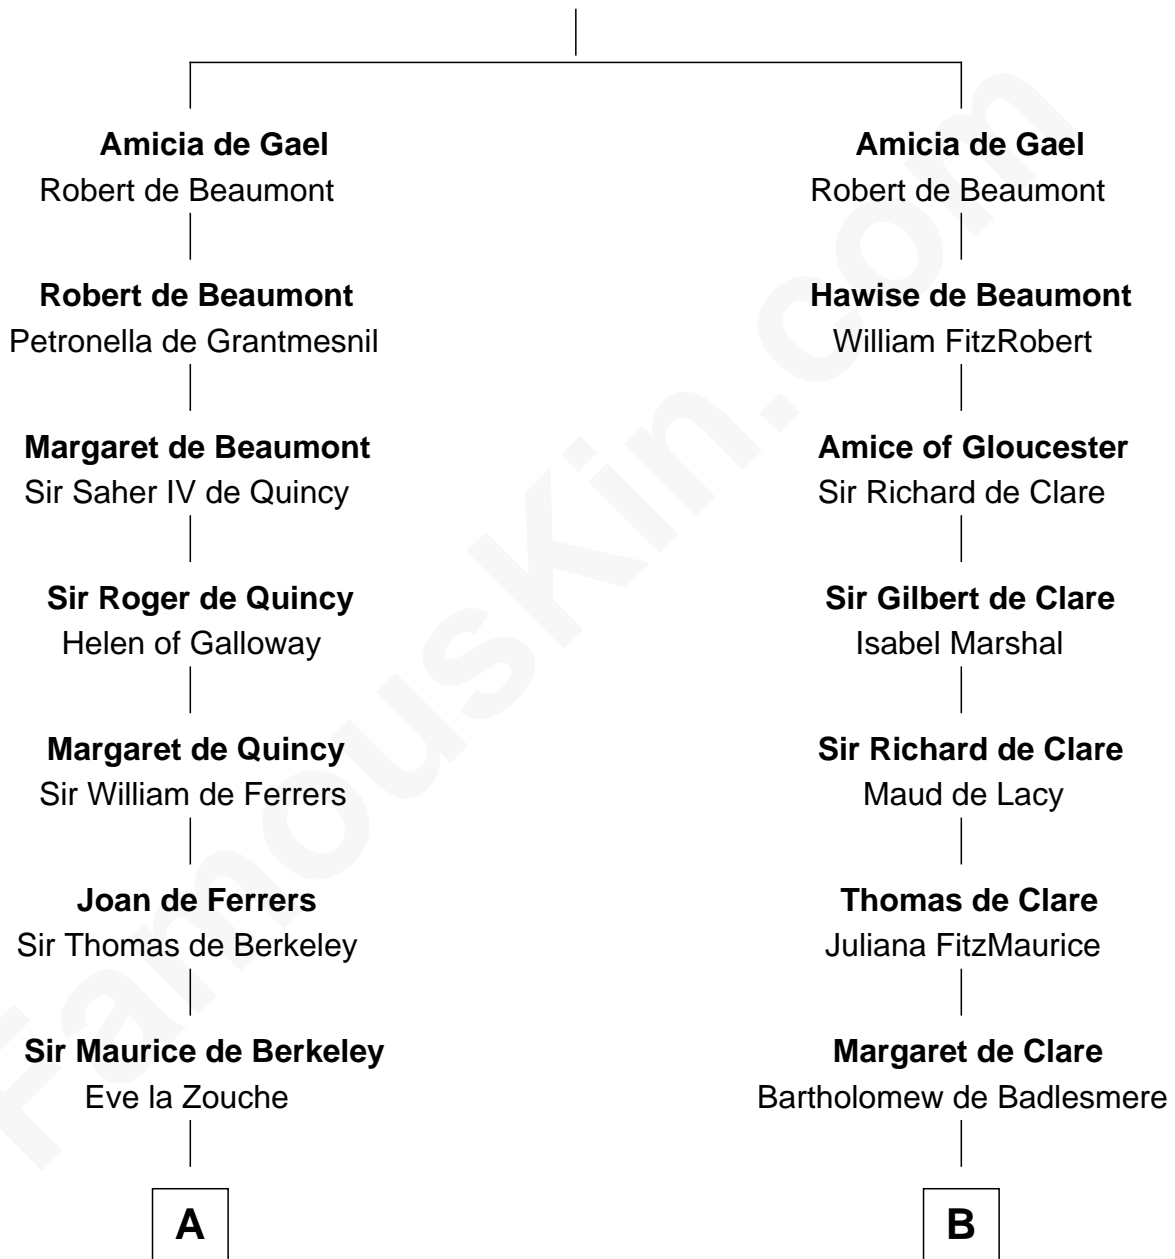

## Relationship Chart of Jane (Appleton) Pierce

*First Lady of President Franklin Pierce*

20th cousin 1 time removed of

## Francis Lightfoot Lee

*Signer of the Declaration of Independence*

Ralph de Gael

**C**

**Sarah Bradstreet**  
Rev. Richard Hubbard

**John Hubbard**  
Mary Brown

**Elizabeth Hubbard**  
Francis Appleton

**Rev. Jesse Appleton**  
Elizabeth Means