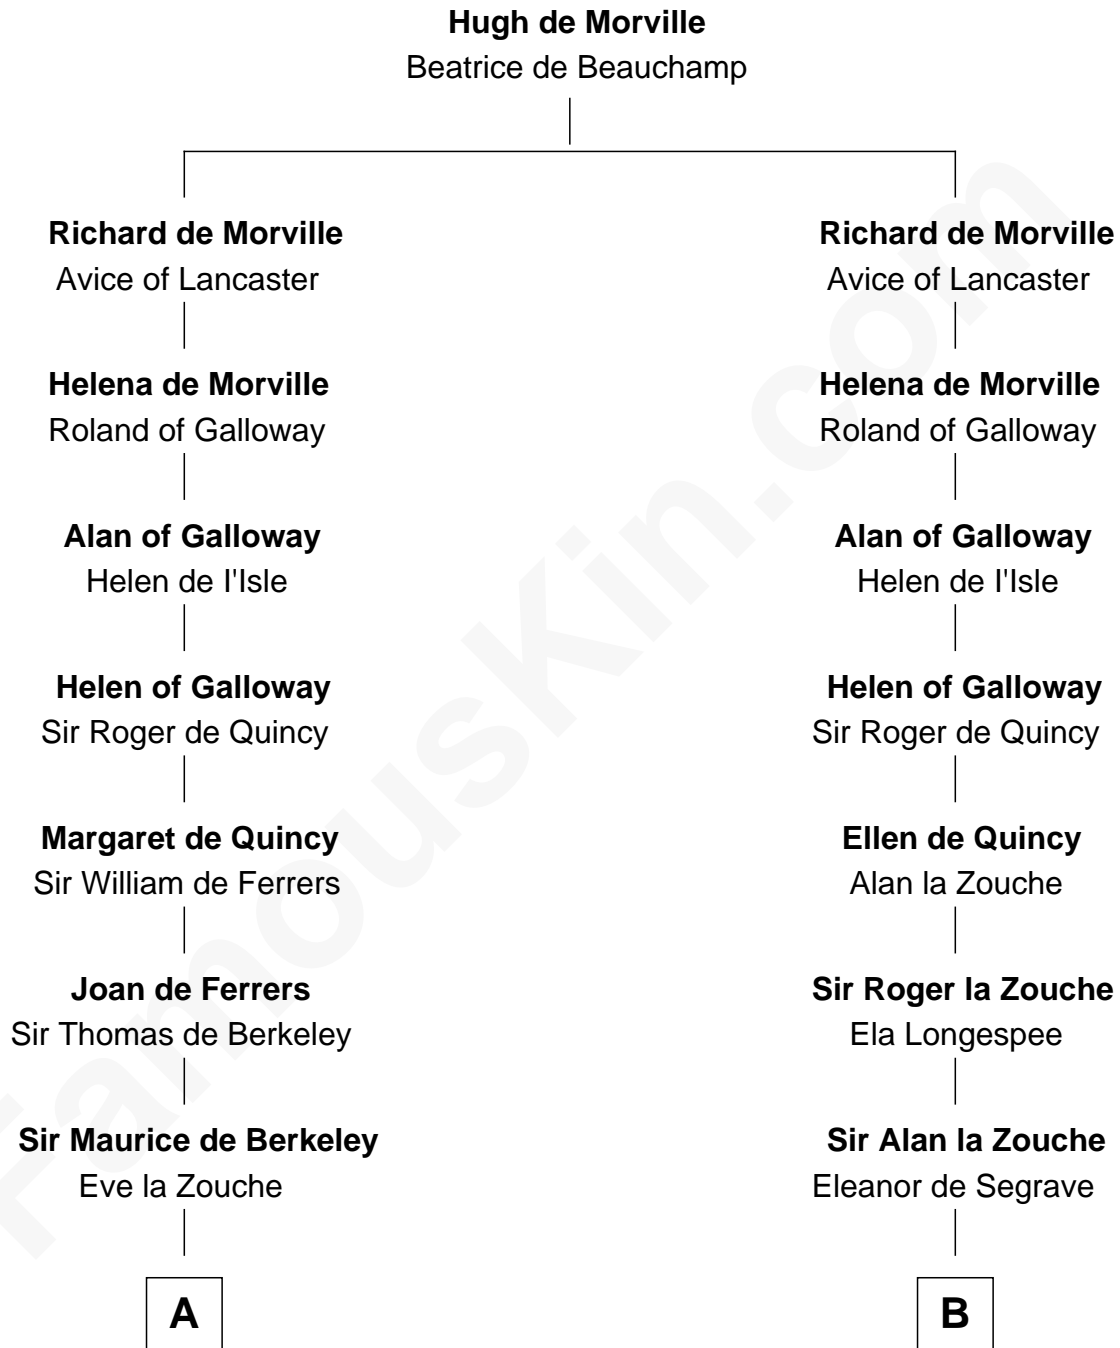

FamousKin.com

Relationship Chart of

Jane (Appleton) Pierce

First Lady of President Franklin Pierce

21st cousin of

Francis Lightfoot Lee

Signer of the Declaration of Independence

C

Sarah Bradstreet
Rev. Richard Hubbard

John Hubbard
Mary Brown

Elizabeth Hubbard
Francis Appleton

Rev. Jesse Appleton
Elizabeth Means

Jane (Appleton) Pierce
First Lady of Franklin Pierce

D

Anne Sutton
Richard Eltonhead

Alice Eltonhead
Henry Corbin

Laetitia Corbin
Richard Lee

Gov. Thomas Lee
Hannah Ludwell

Francis Lightfoot Lee
Signer of Declaration of Independence