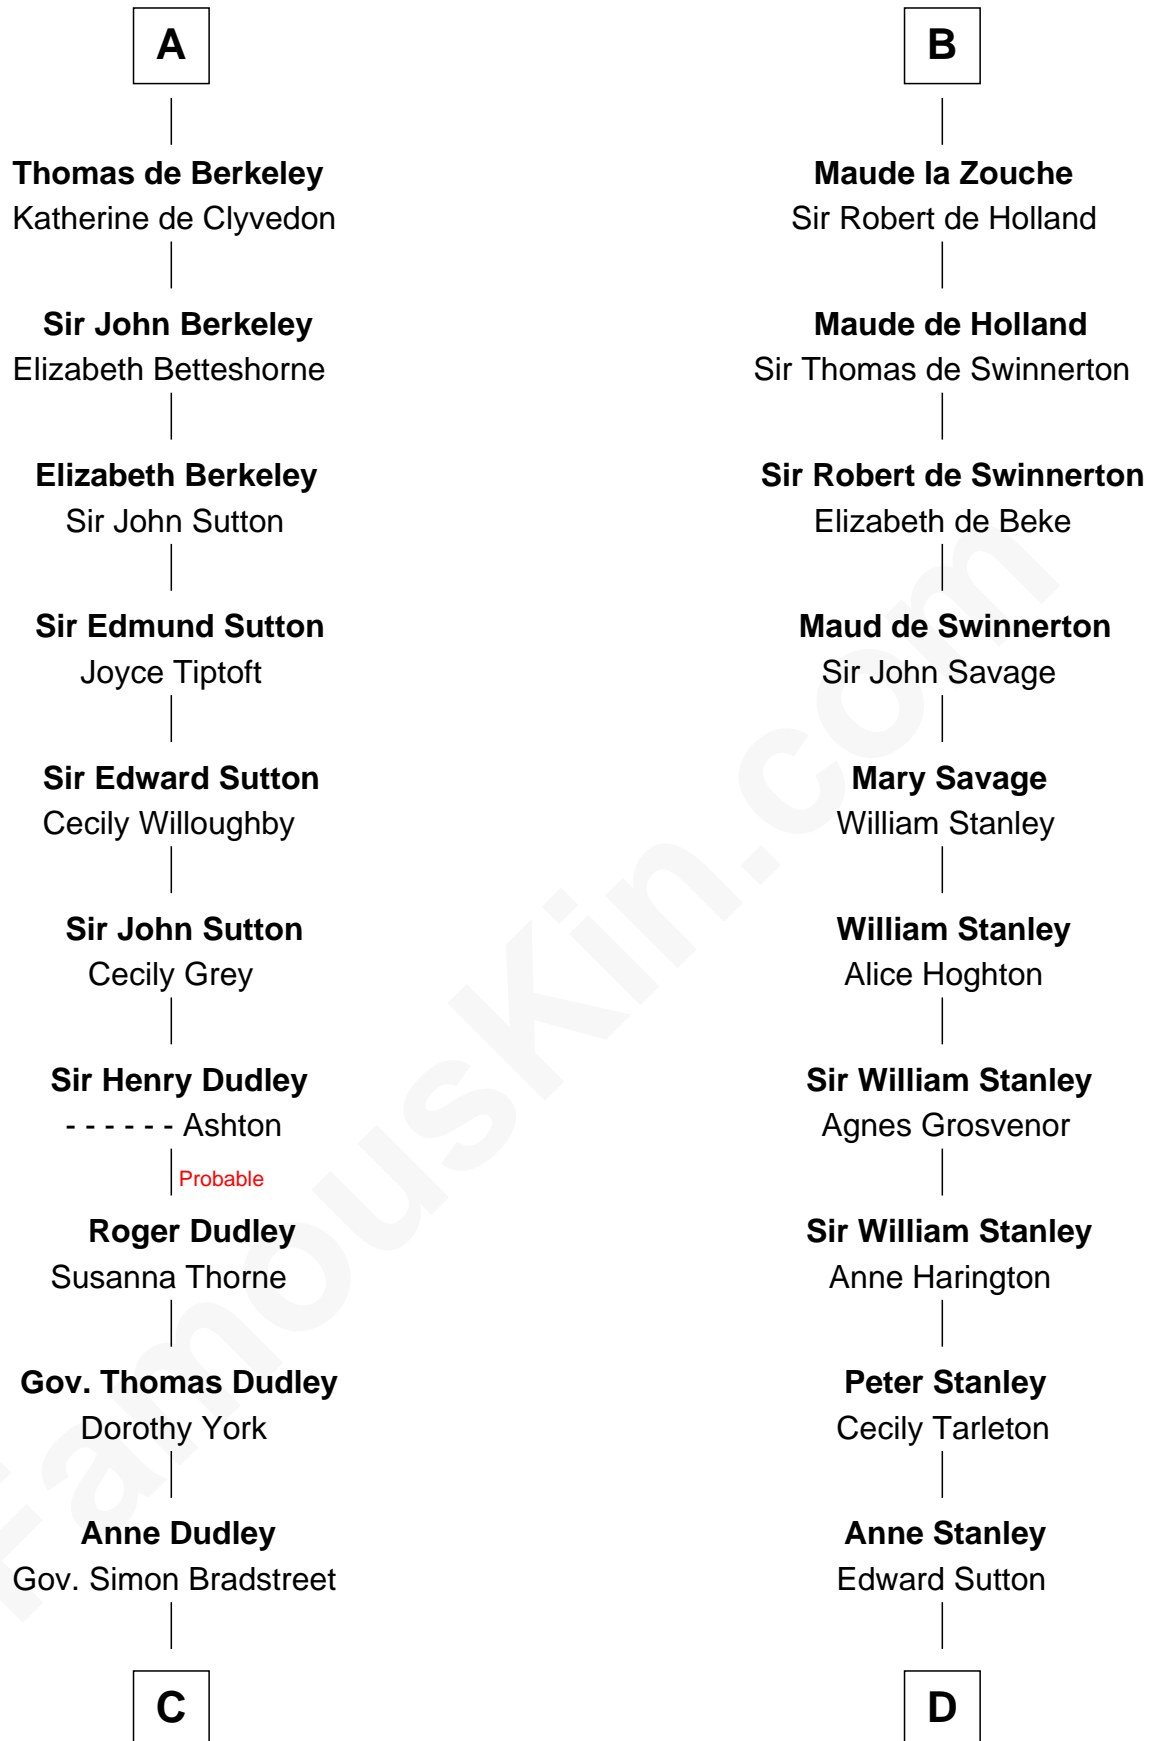

FamousKin.com

Relationship Chart of

Jane (Appleton) Pierce

First Lady of President Franklin Pierce

21st cousin of

Francis Lightfoot Lee

Signer of the Declaration of Independence

C