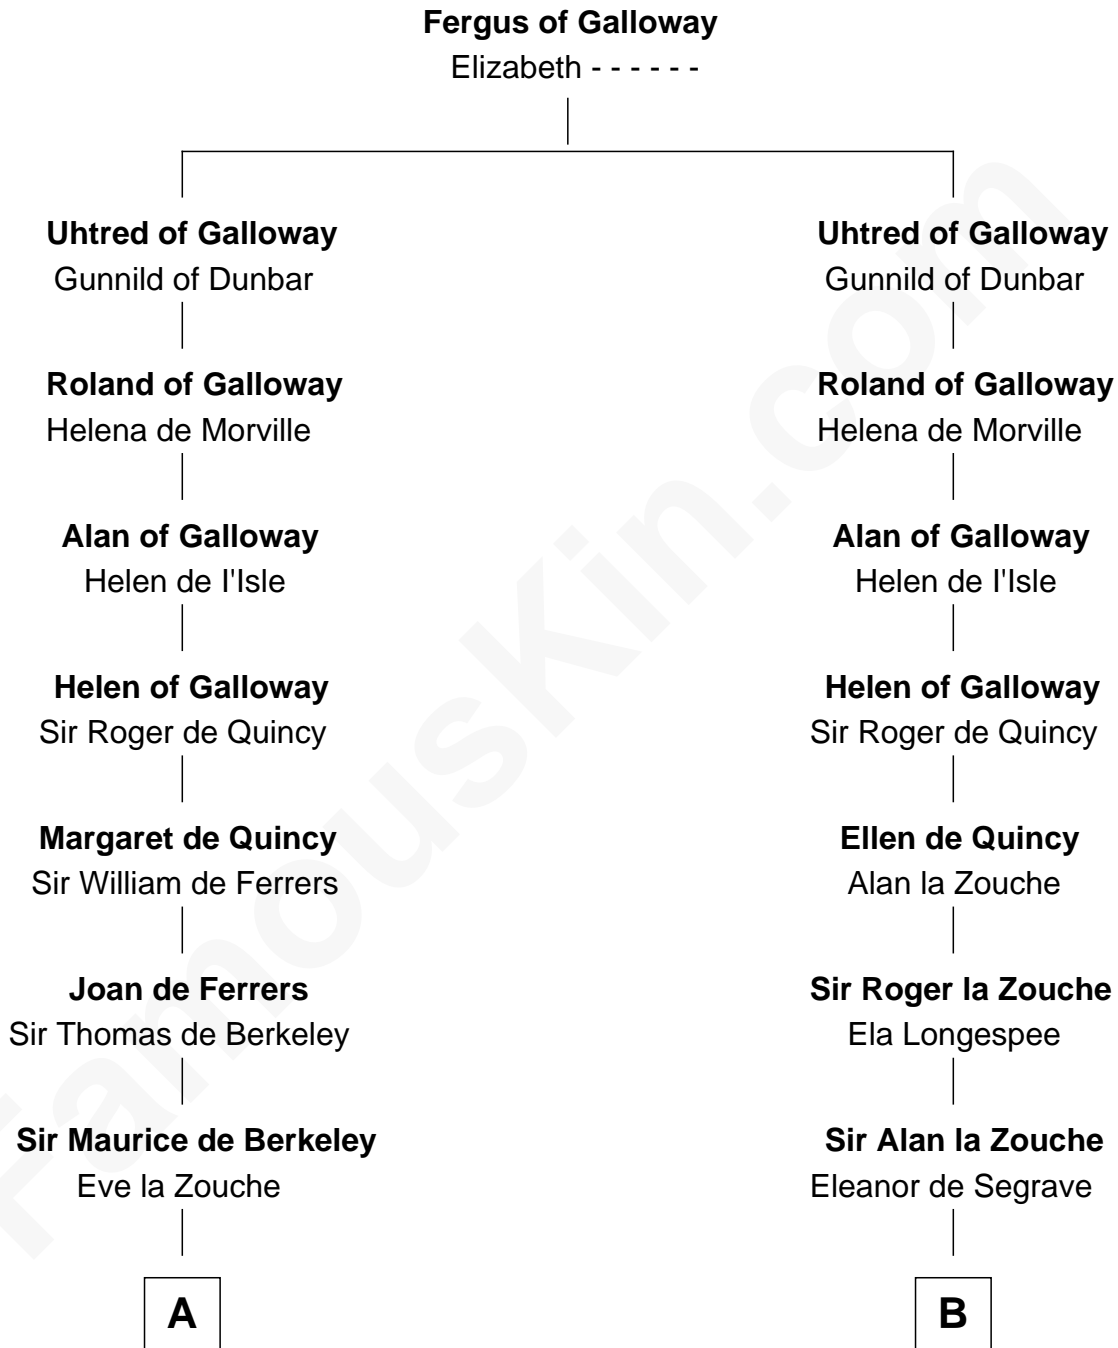

FamousKin.com

Relationship Chart of

Jane (Appleton) Pierce

First Lady of President Franklin Pierce

21st cousin of

Francis Lightfoot Lee

Signer of the Declaration of Independence

C