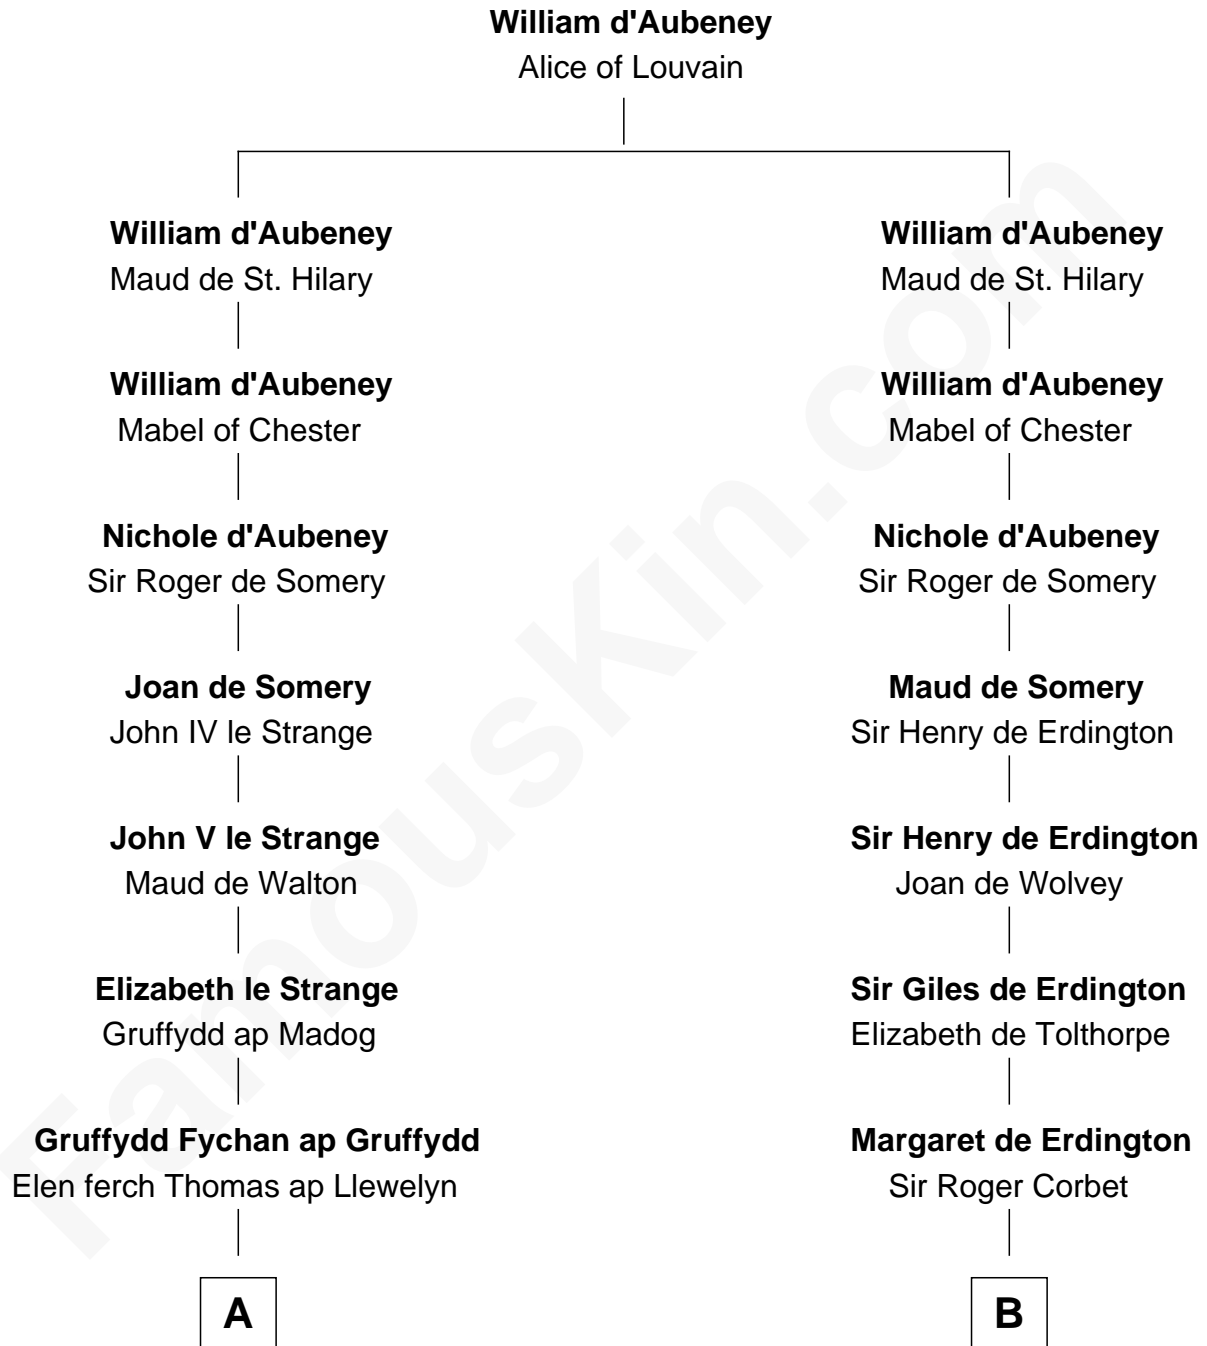

FamousKin.com

Relationship Chart of

Jane (Appleton) Pierce

First Lady of President Franklin Pierce

19th cousin 1 time removed of

Francis Lightfoot Lee

Signer of the Declaration of Independence

C

Isaac Appleton
Elizabeth Sawyer

Francis Appleton
Elizabeth Hubbard

Rev. Jesse Appleton
Elizabeth Means

Jane (Appleton) Pierce
First Lady of Franklin Pierce

D

Laetitia Corbin
Richard Lee

Gov. Thomas Lee
Hannah Ludwell

Francis Lightfoot Lee
Signer of Declaration of Independence

FamousKin.com