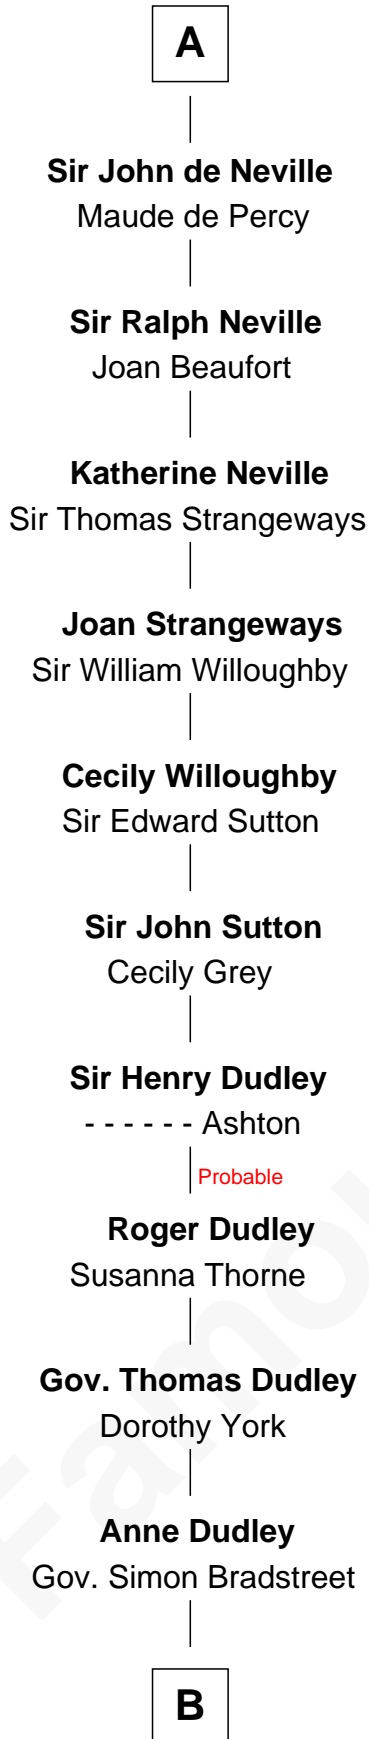

# FamousKin.com

## Relationship Chart of

### Jane (Appleton) Pierce

First Lady of President Franklin Pierce

3rd cousin 18 times removed of

**William de Lanvallay**  
Magna Carta Surety

**B**

—  
**Sarah Bradstreet**  
Rev. Richard Hubbard

—  
**John Hubbard**  
Mary Brown