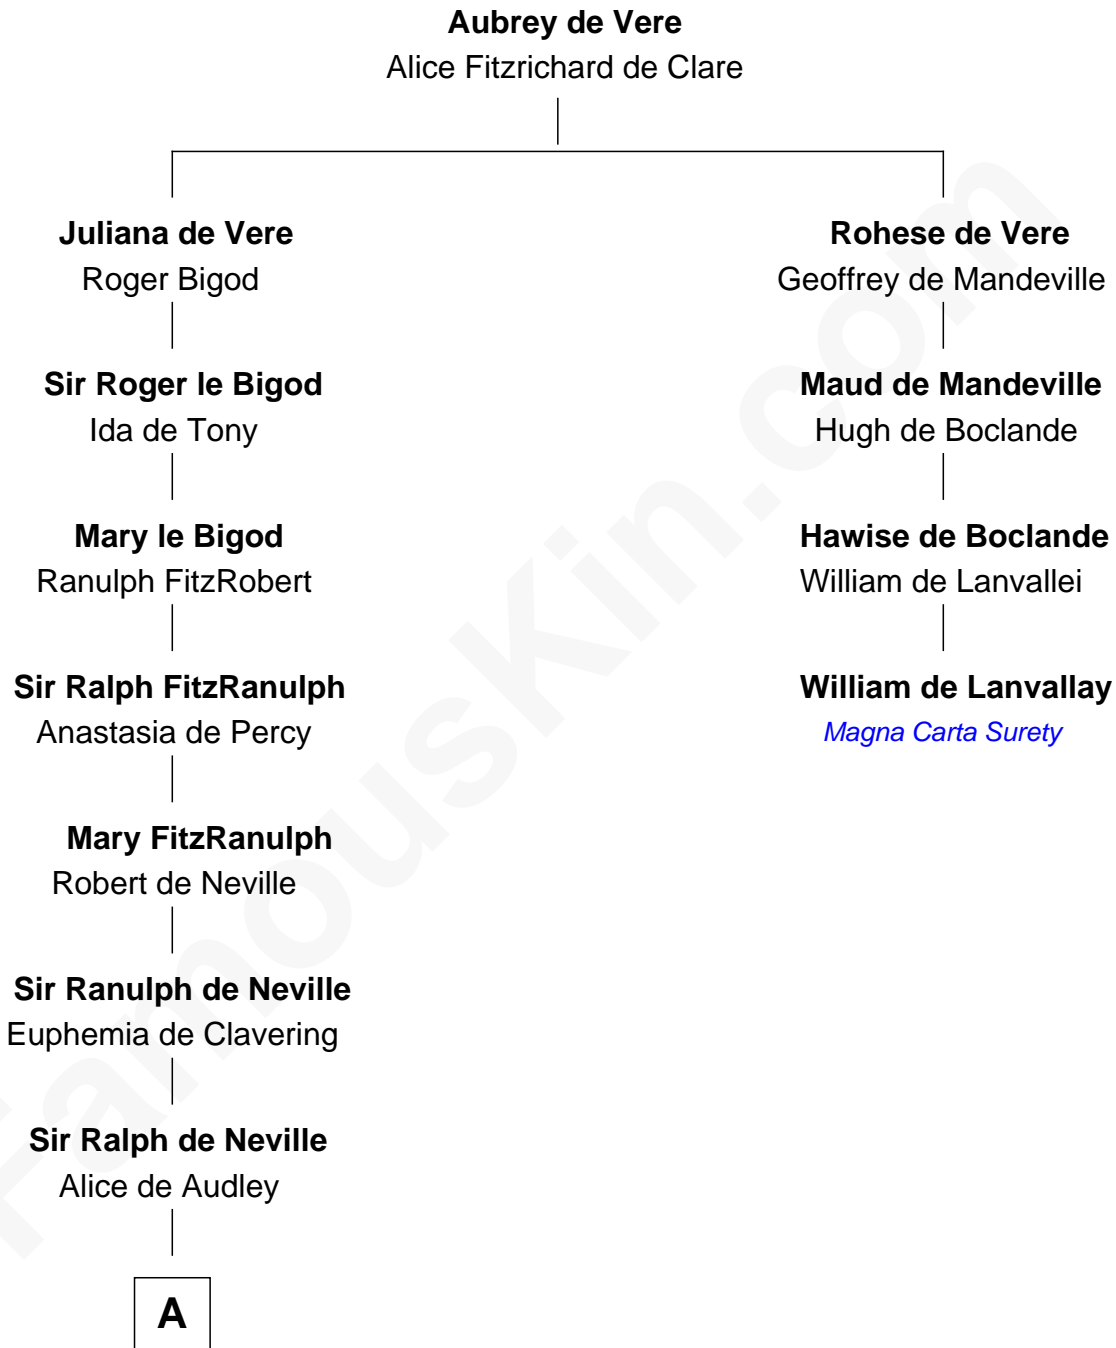

# FamousKin.com

## Relationship Chart of

### Jane (Appleton) Pierce

First Lady of President Franklin Pierce

3rd cousin 18 times removed of

**William de Lanvallay**  
Magna Carta Surety

**B**

—  
**Sarah Bradstreet**  
Rev. Richard Hubbard

—  
**John Hubbard**  
Mary Brown