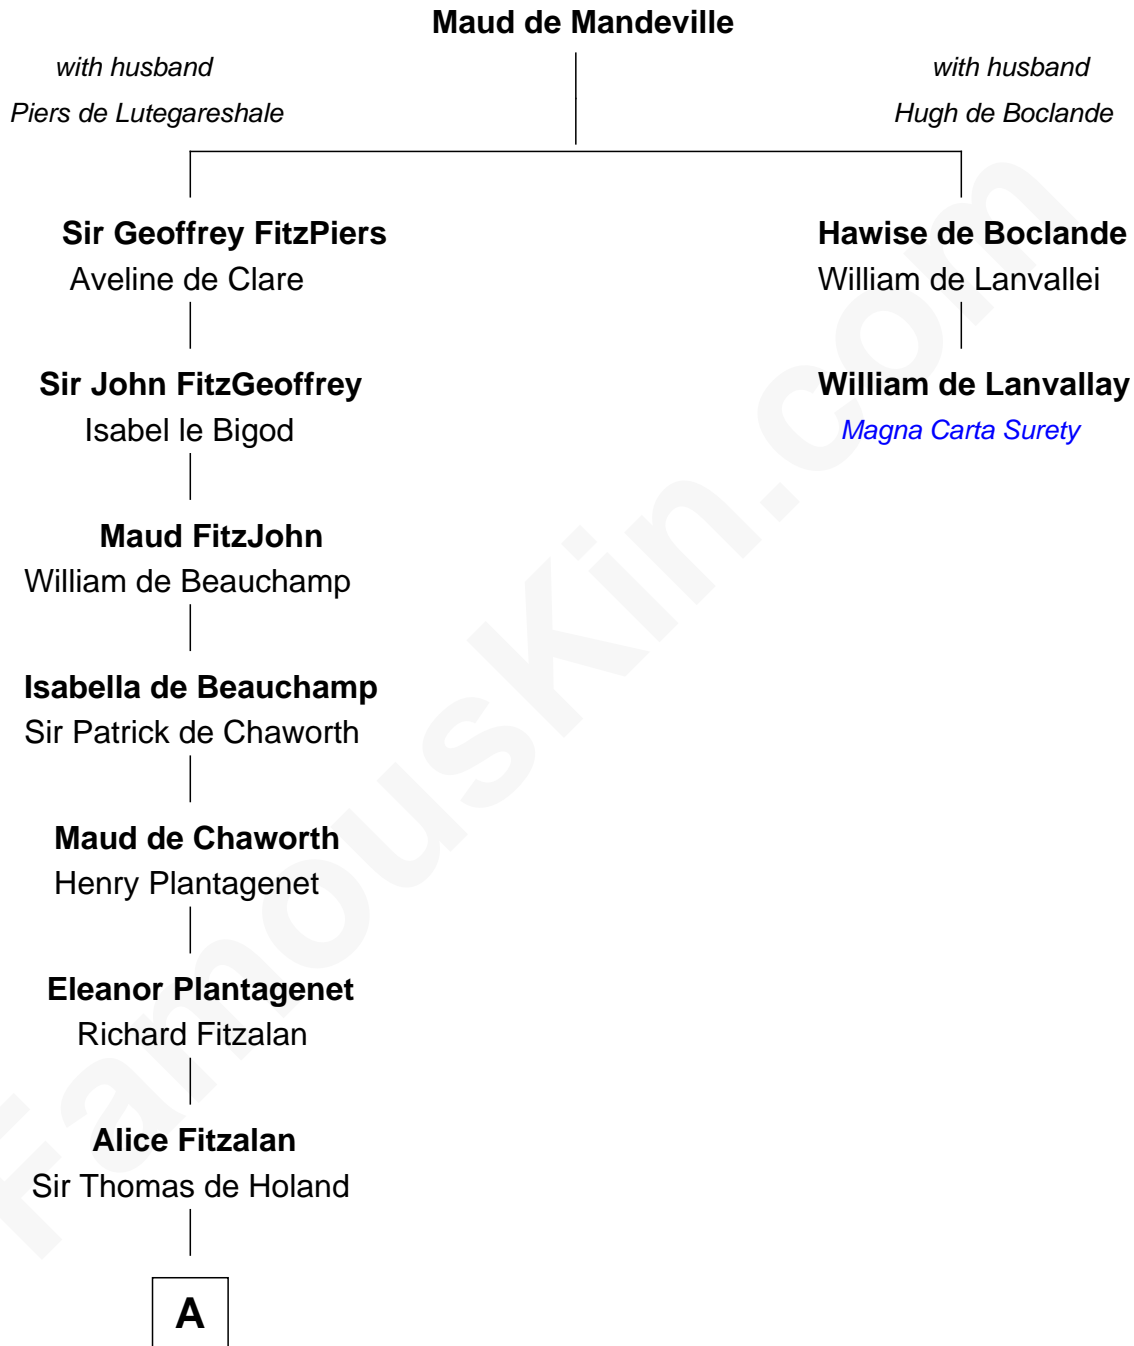

# FamousKin.com Relationship Chart of

**Jane (Appleton) Pierce**

*First Lady of President Franklin Pierce*

**1st cousin 19 times removed of**

**William de Lanvallay**

*Magna Carta Surety*

**B**

John Hubbard

Mary Brown

Elizabeth Hubbard

Francis Appleton

Rev. Jesse Appleton

Elizabeth Means

Jane (Appleton) Pierce

*First Lady of Franklin Pierce*

FamousKin.com