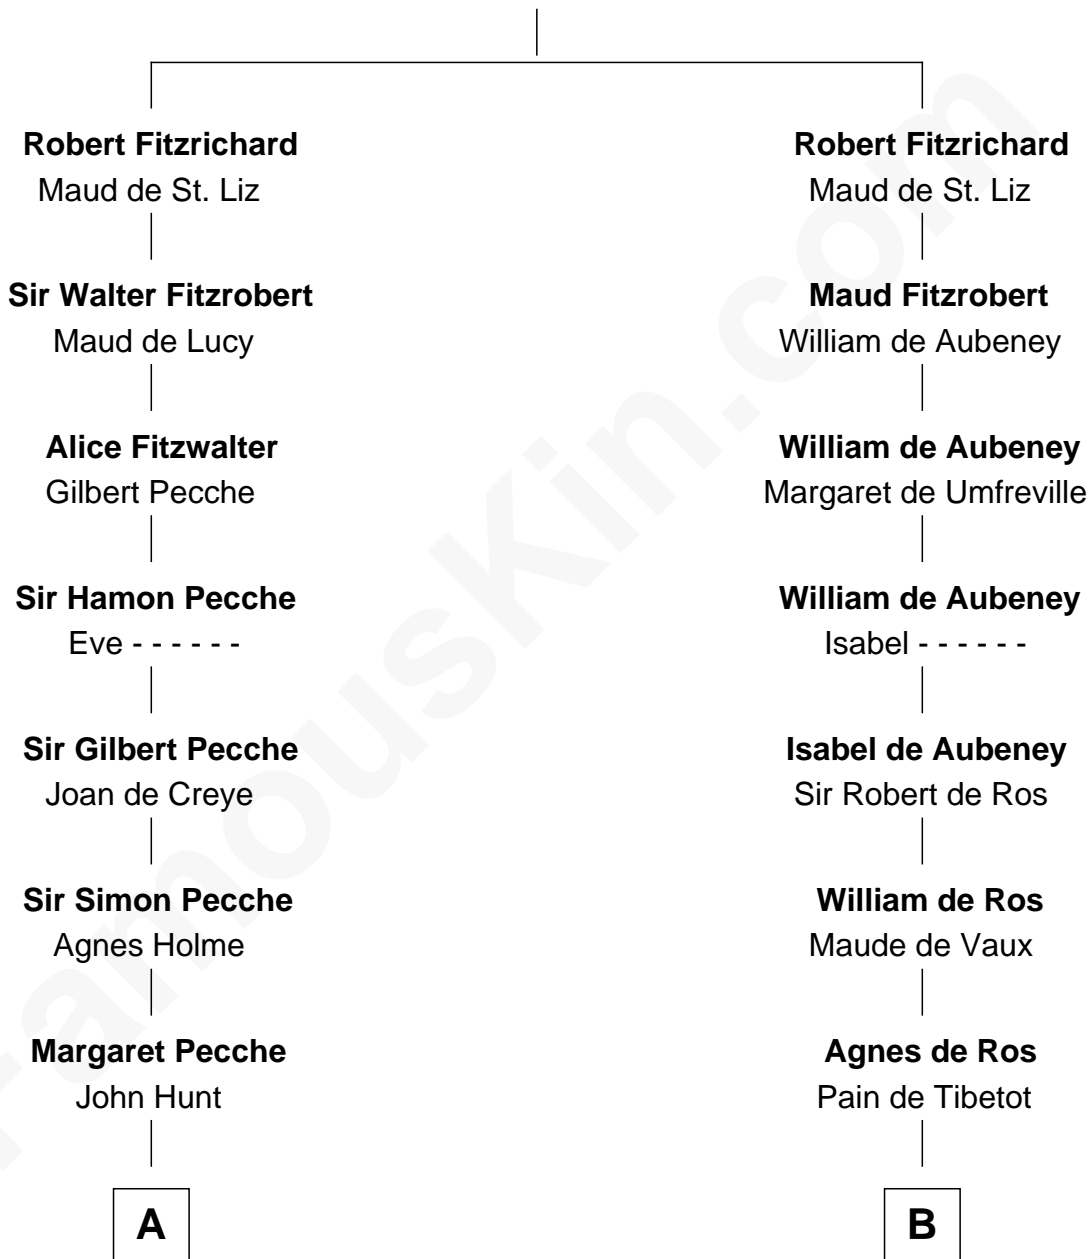

FamousKin.com

Relationship Chart of

Jane (Appleton) Pierce

First Lady of President Franklin Pierce

14th cousin 6 times removed of

Jane Seymour

3rd Wife of King Henry VIII

Richard Fitzgilbert

Rohese Giffard

C

—
Isaac Appleton
Elizabeth Sawyer

—
Francis Appleton
Elizabeth Hubbard

—
Rev. Jesse Appleton
Elizabeth Means

—
Jane (Appleton) Pierce
First Lady of Franklin Pierce

FamousKin.com