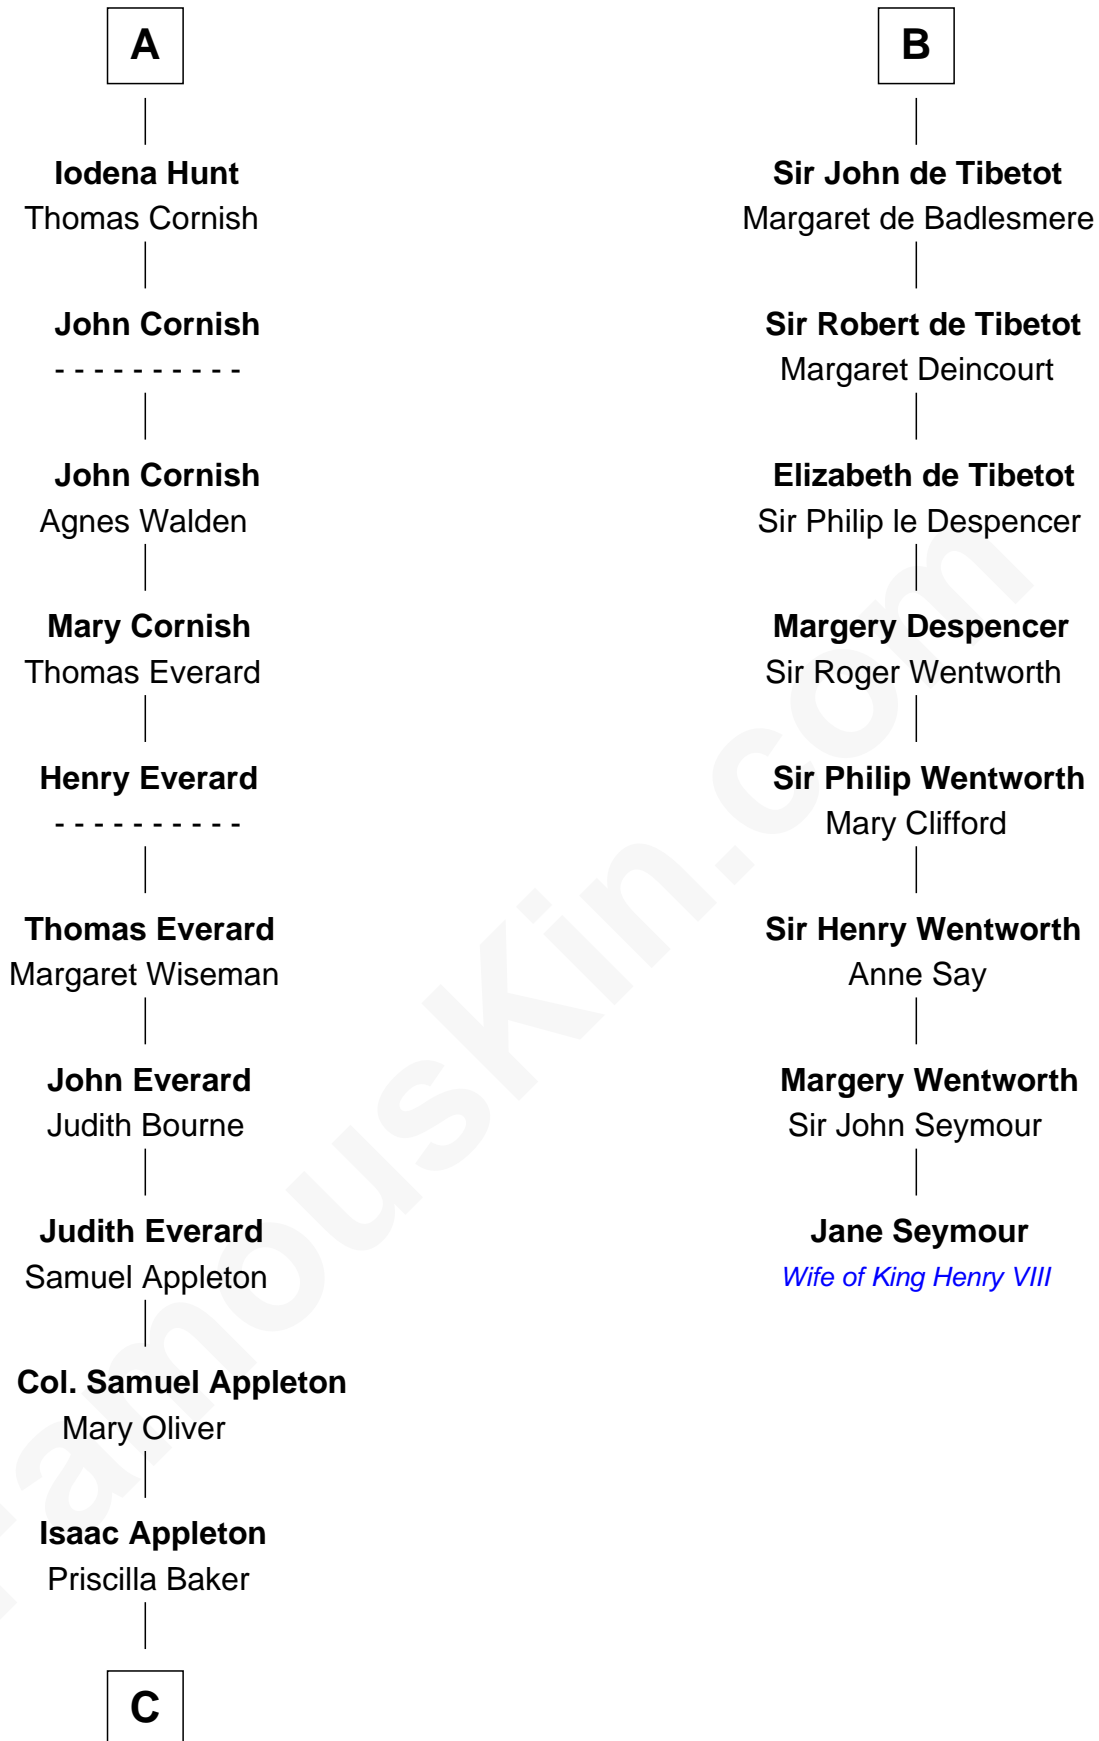

FamousKin.com

Relationship Chart of

Jane (Appleton) Pierce

First Lady of President Franklin Pierce

14th cousin 6 times removed of

Jane Seymour

3rd Wife of King Henry VIII

Richard Fitzgilbert

Rohese Giffard

C

—
Isaac Appleton
Elizabeth Sawyer

—
Francis Appleton
Elizabeth Hubbard

—
Rev. Jesse Appleton
Elizabeth Means

—
Jane (Appleton) Pierce
First Lady of Franklin Pierce

FamousKin.com