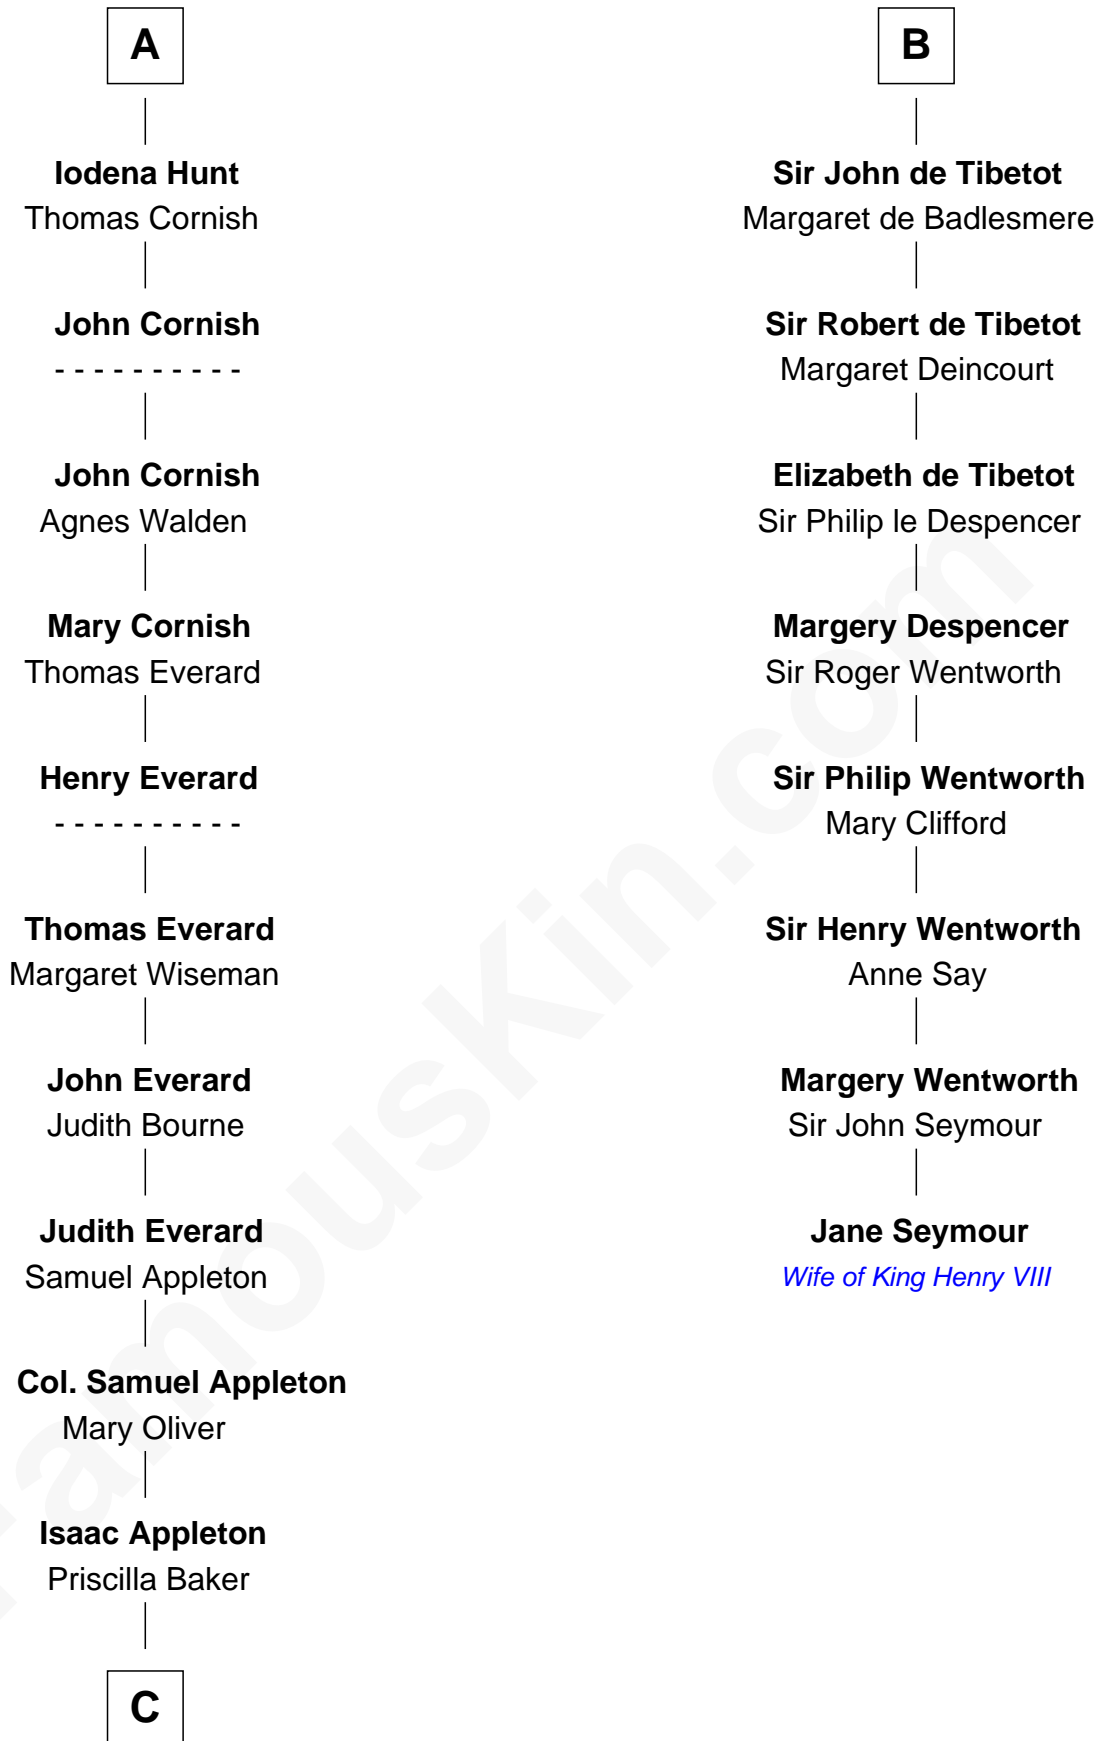

FamousKin.com

Relationship Chart of

Jane (Appleton) Pierce

First Lady of President Franklin Pierce

14th cousin 6 times removed of

Jane Seymour

3rd Wife of King Henry VIII

Simon I de St. Liz
Maud of Northumberland

C

—
Isaac Appleton
Elizabeth Sawyer

—
Francis Appleton
Elizabeth Hubbard

—
Rev. Jesse Appleton
Elizabeth Means

—
Jane (Appleton) Pierce
First Lady of Franklin Pierce

FamousKin.com