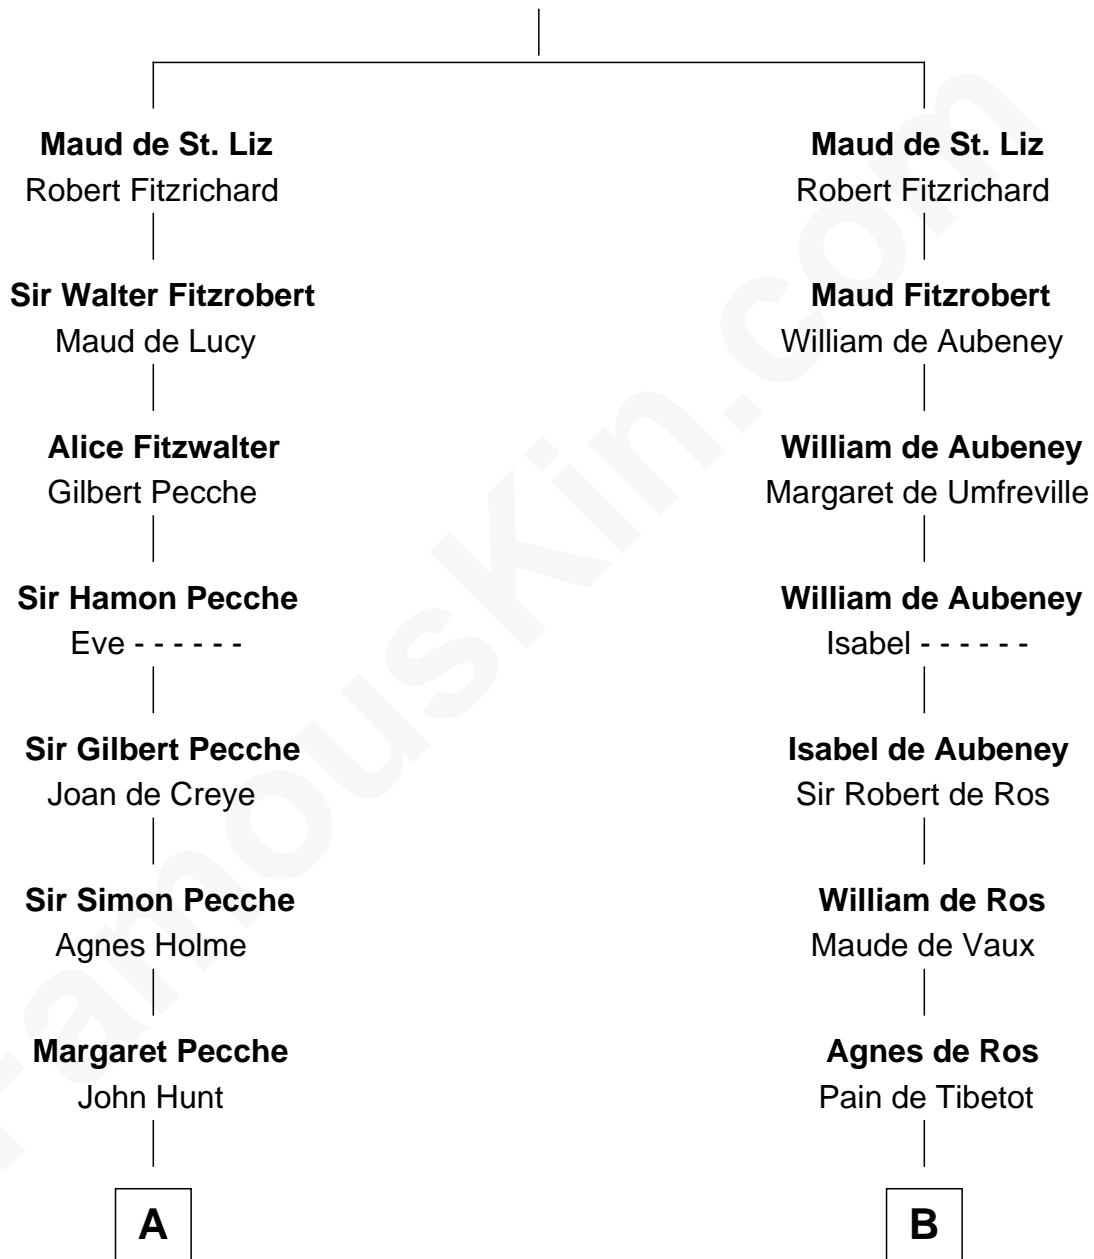

FamousKin.com

Relationship Chart of

Jane (Appleton) Pierce

First Lady of President Franklin Pierce

14th cousin 6 times removed of

Jane Seymour

3rd Wife of King Henry VIII

Simon I de St. Liz
Maud of Northumberland

C

—
Isaac Appleton
Elizabeth Sawyer

—
Francis Appleton
Elizabeth Hubbard

—
Rev. Jesse Appleton
Elizabeth Means

—
Jane (Appleton) Pierce
First Lady of Franklin Pierce

FamousKin.com