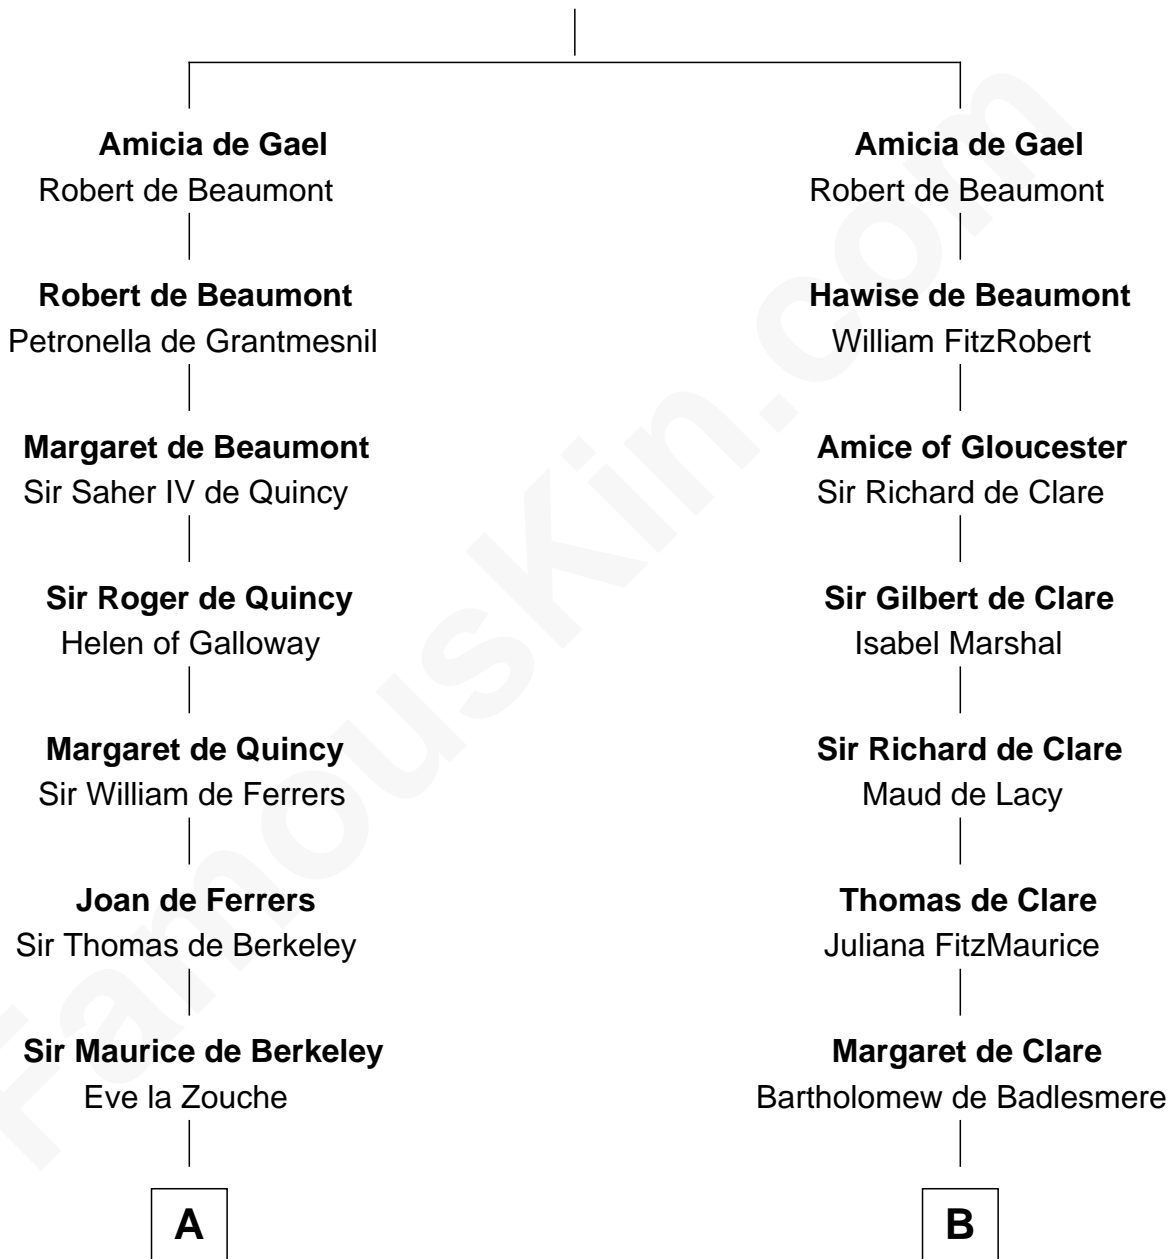

## Relationship Chart of

### Jane (Appleton) Pierce

First Lady of President Franklin Pierce

14th cousin 7 times removed of

### Jane Seymour

3rd Wife of King Henry VIII

Ralph de Gael

**C**

**Sarah Bradstreet**  
Rev. Richard Hubbard

**John Hubbard**  
Mary Brown

**Elizabeth Hubbard**  
Francis Appleton

**Rev. Jesse Appleton**  
Elizabeth Means