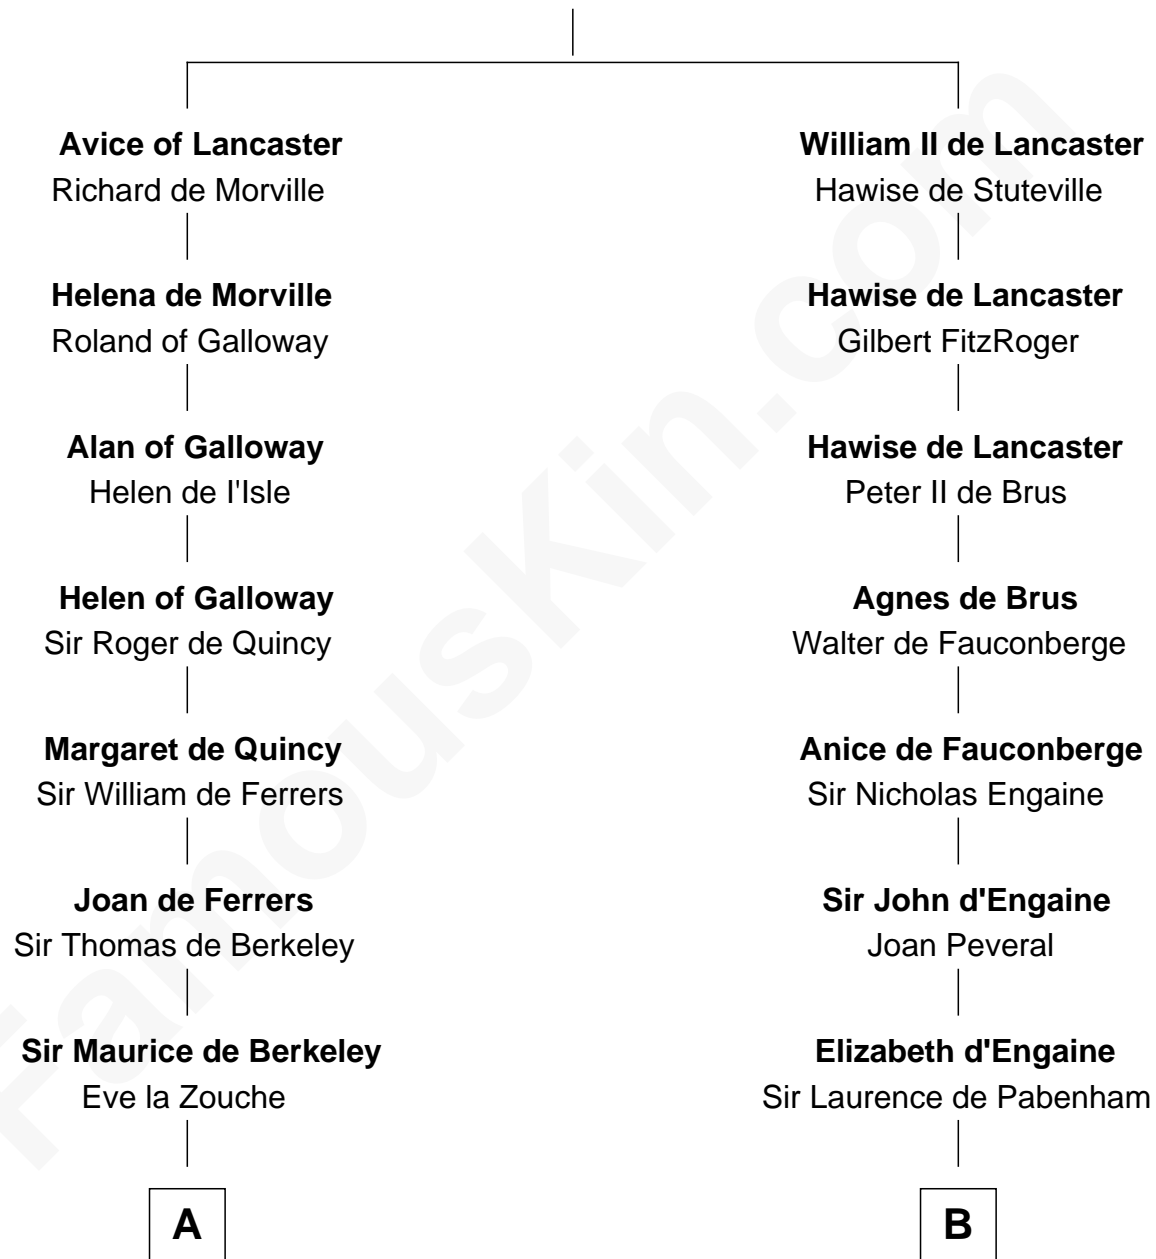

## Relationship Chart of

### Jane (Appleton) Pierce

First Lady of President Franklin Pierce

12th cousin 9 times removed of

**Jane Seymour**

3rd Wife of King Henry VIII

**William I de Lancaster**

Gundred de Warenne

**C**

**Sarah Bradstreet**  
Rev. Richard Hubbard

**John Hubbard**  
Mary Brown

**Elizabeth Hubbard**  
Francis Appleton

**Rev. Jesse Appleton**  
Elizabeth Means

**Jane (Appleton) Pierce**  
*First Lady of Franklin Pierce*