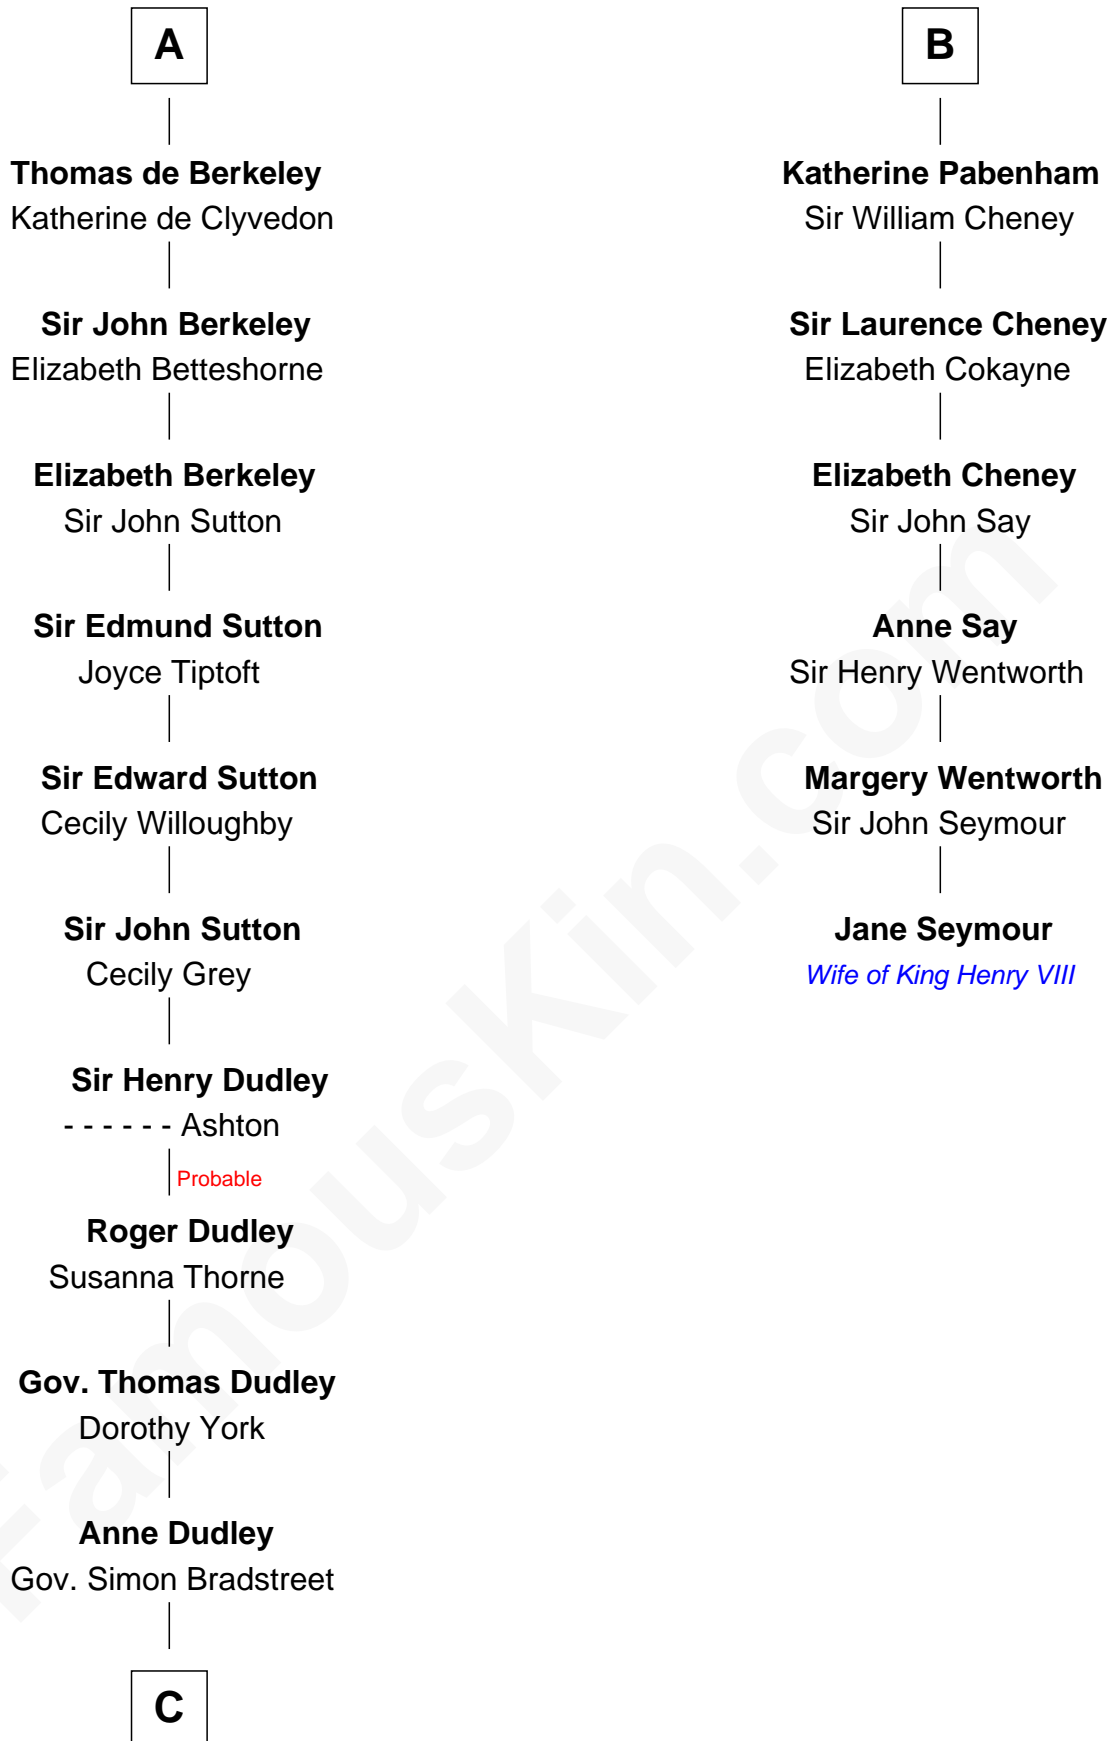

## Relationship Chart of

### Jane (Appleton) Pierce

First Lady of President Franklin Pierce

12th cousin 9 times removed of

**Jane Seymour**

3rd Wife of King Henry VIII

**William I de Lancaster**

Gundred de Warenne

**C**

**Sarah Bradstreet**  
Rev. Richard Hubbard

**John Hubbard**  
Mary Brown

**Elizabeth Hubbard**  
Francis Appleton

**Rev. Jesse Appleton**  
Elizabeth Means

**Jane (Appleton) Pierce**  
*First Lady of Franklin Pierce*