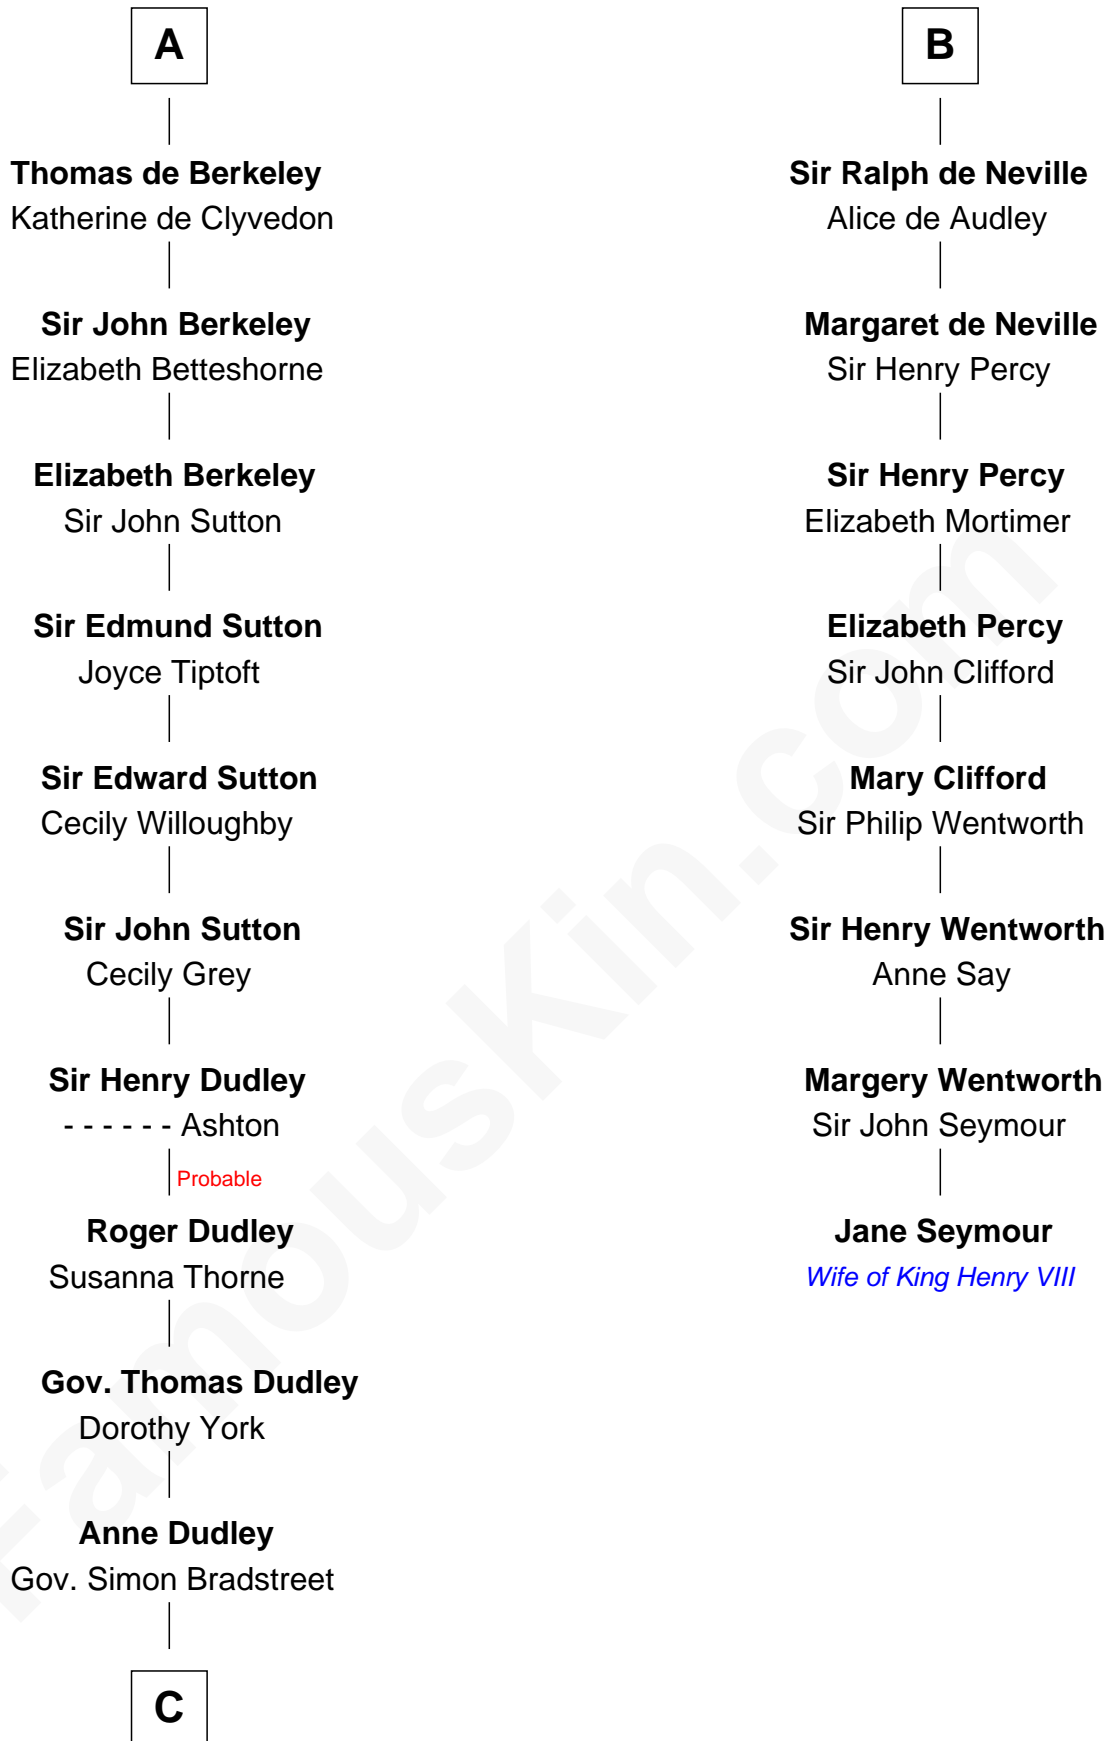

FamousKin.com

Relationship Chart of

Jane (Appleton) Pierce

First Lady of President Franklin Pierce

14th cousin 7 times removed of

Jane Seymour

3rd Wife of King Henry VIII

Hugh de Morville
Beatrice de Beauchamp

C

—
Sarah Bradstreet
Rev. Richard Hubbard

—
John Hubbard
Mary Brown

—
Elizabeth Hubbard
Francis Appleton

—
Rev. Jesse Appleton
Elizabeth Means

—
Jane (Appleton) Pierce
First Lady of Franklin Pierce

FamousKin.com