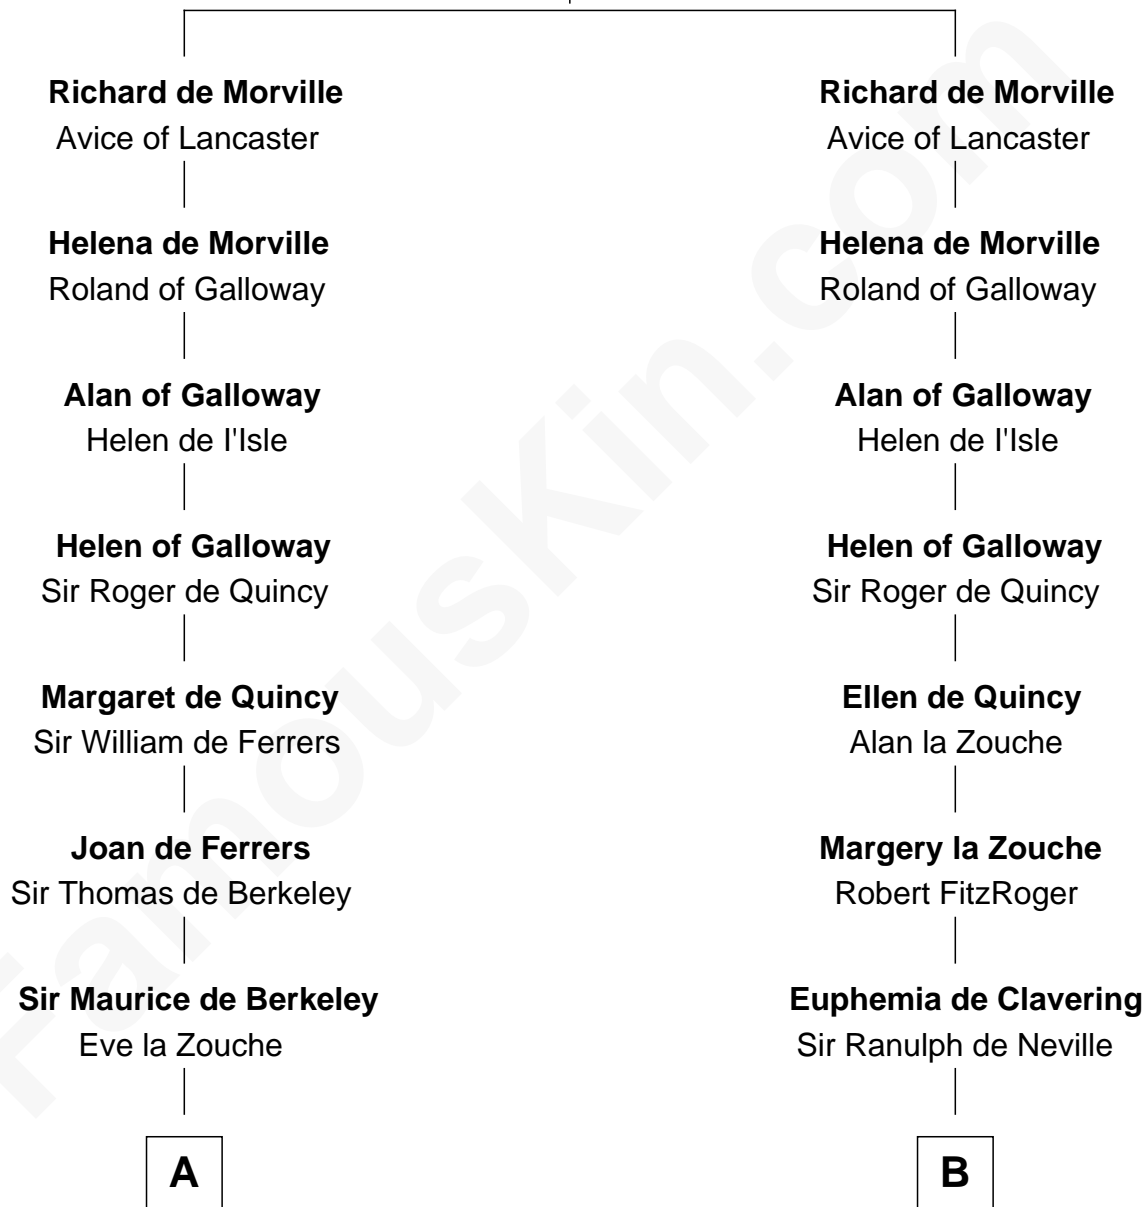

FamousKin.com

Relationship Chart of

Jane (Appleton) Pierce

First Lady of President Franklin Pierce

14th cousin 7 times removed of

Jane Seymour

3rd Wife of King Henry VIII

Hugh de Morville
Beatrice de Beauchamp

C

—
Sarah Bradstreet
Rev. Richard Hubbard

—
John Hubbard
Mary Brown

—
Elizabeth Hubbard
Francis Appleton

—
Rev. Jesse Appleton
Elizabeth Means

—
Jane (Appleton) Pierce
First Lady of Franklin Pierce

FamousKin.com