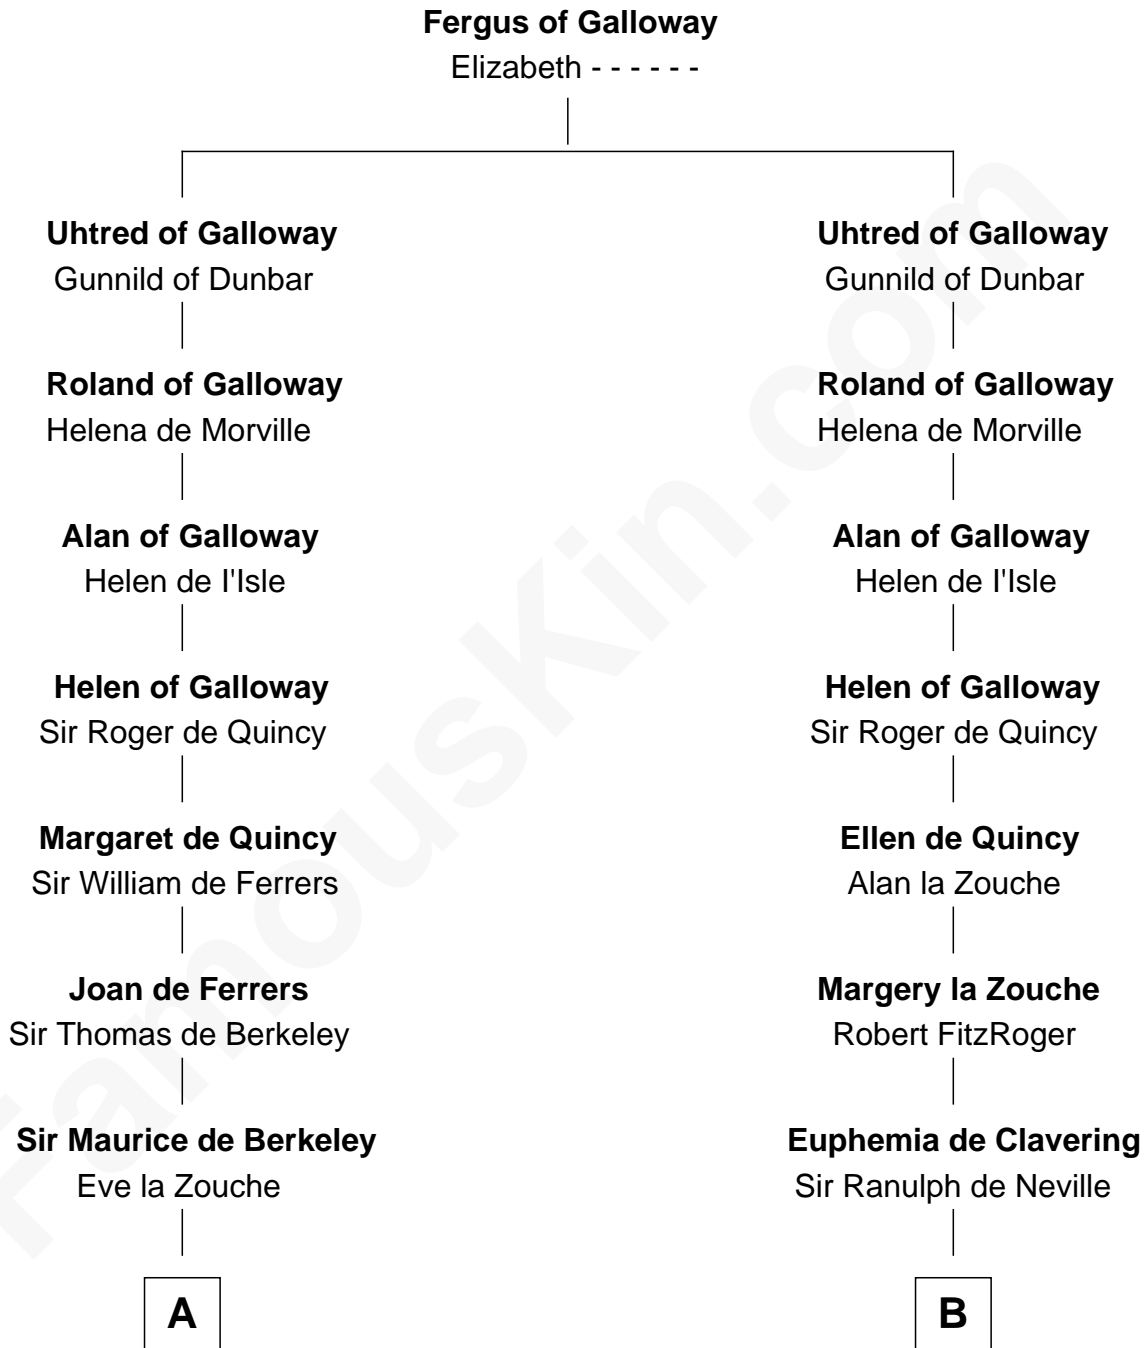

## Relationship Chart of

### Jane (Appleton) Pierce

First Lady of President Franklin Pierce

14th cousin 7 times removed of

**Jane Seymour**

3rd Wife of King Henry VIII

**C**

**Sarah Bradstreet**  
Rev. Richard Hubbard

**John Hubbard**  
Mary Brown

**Elizabeth Hubbard**  
Francis Appleton

**Rev. Jesse Appleton**  
Elizabeth Means

**Jane (Appleton) Pierce**  
*First Lady of Franklin Pierce*

FamousKin.com