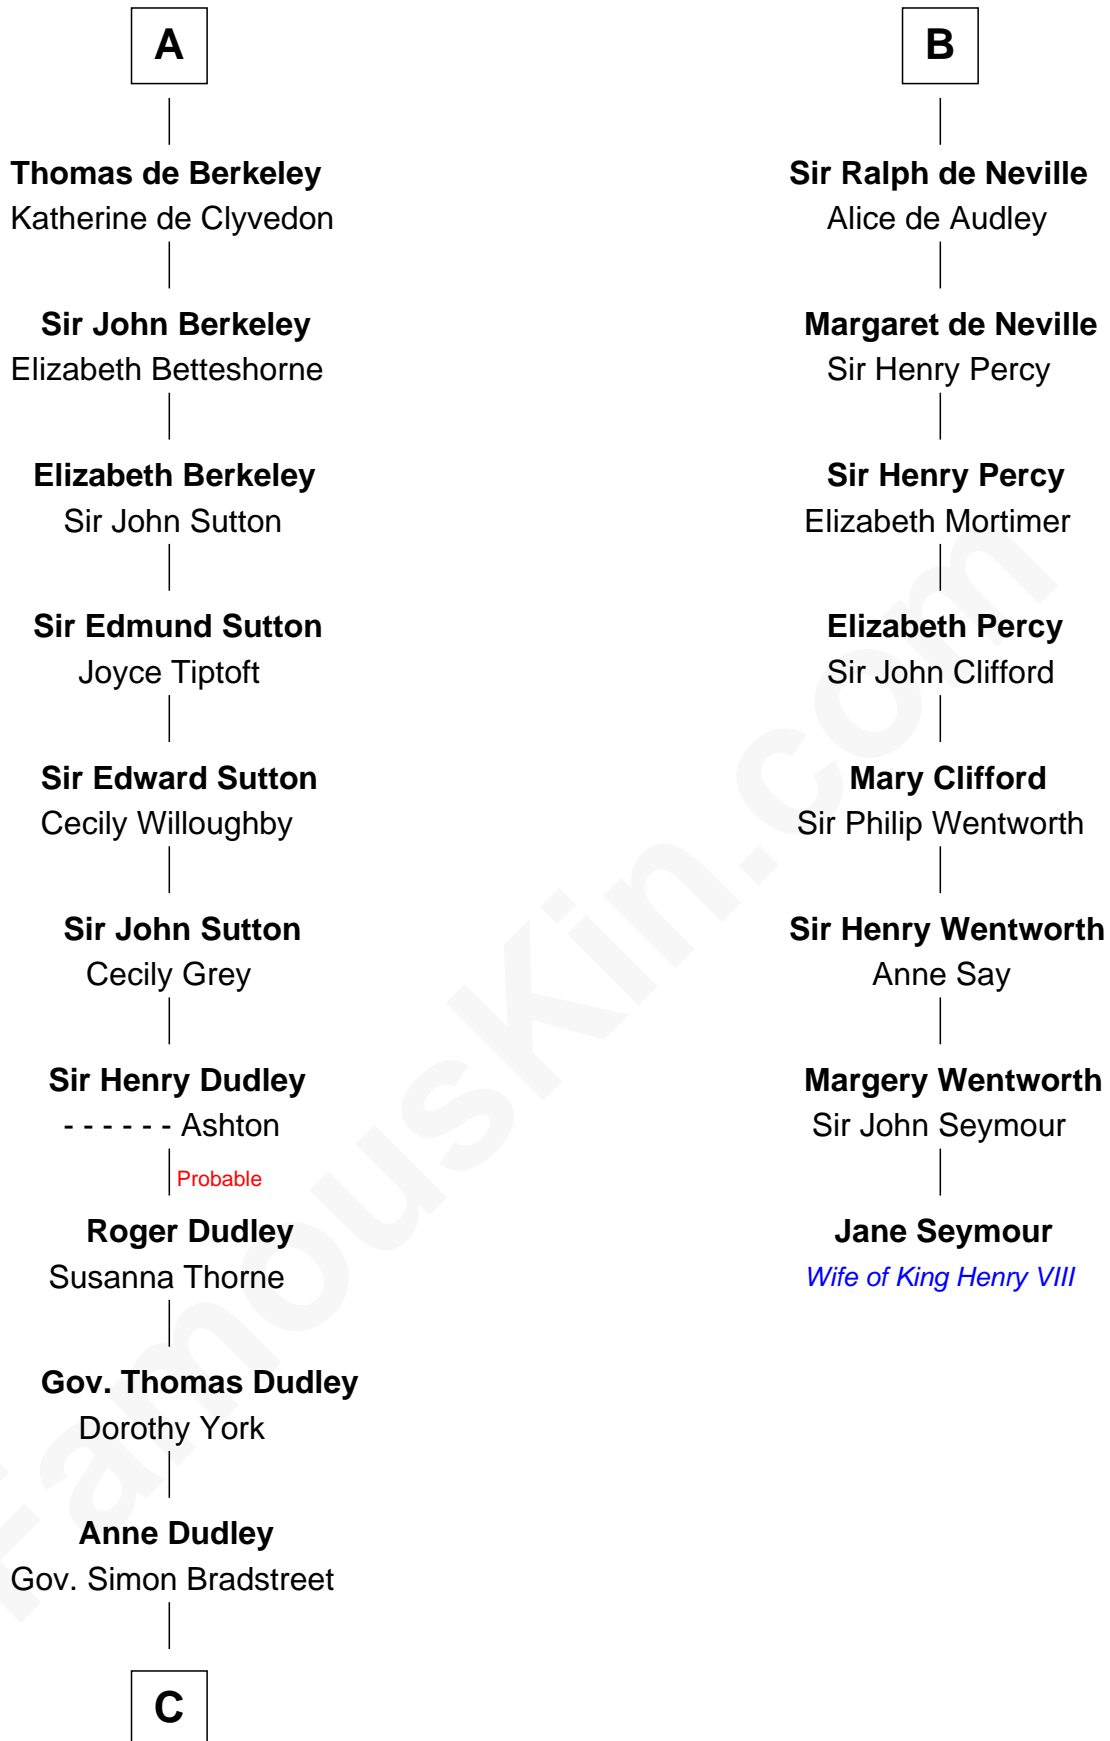

## Relationship Chart of

### Jane (Appleton) Pierce

First Lady of President Franklin Pierce

14th cousin 7 times removed of

**Jane Seymour**

3rd Wife of King Henry VIII

**C**

**Sarah Bradstreet**  
Rev. Richard Hubbard

**John Hubbard**  
Mary Brown

**Elizabeth Hubbard**  
Francis Appleton

**Rev. Jesse Appleton**  
Elizabeth Means

**Jane (Appleton) Pierce**  
*First Lady of Franklin Pierce*

FamousKin.com