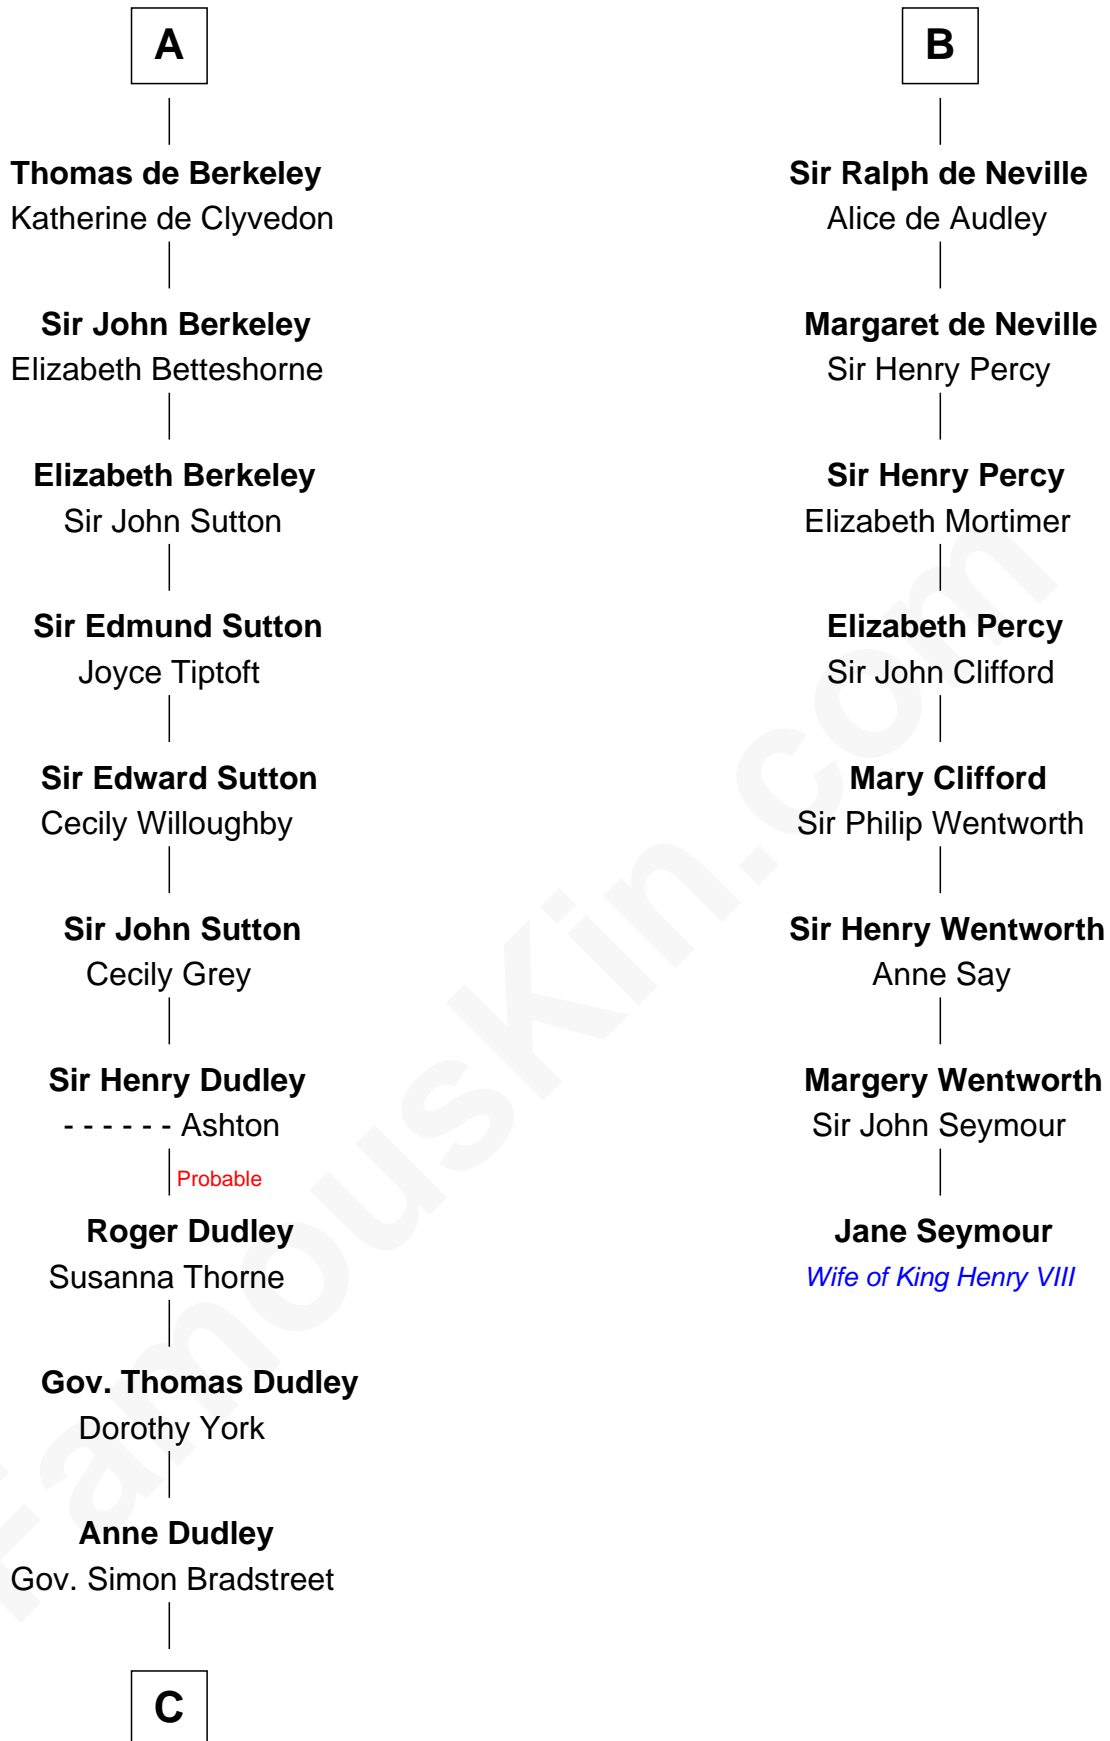

## Relationship Chart of

### Jane (Appleton) Pierce

First Lady of President Franklin Pierce

14th cousin 7 times removed of

**Jane Seymour**

3rd Wife of King Henry VIII

**King Olave of Man and the Isles**

Affrica of Galloway

**C**

**Sarah Bradstreet**  
Rev. Richard Hubbard

**John Hubbard**  
Mary Brown

**Elizabeth Hubbard**  
Francis Appleton

**Rev. Jesse Appleton**  
Elizabeth Means

**Jane (Appleton) Pierce**  
*First Lady of Franklin Pierce*