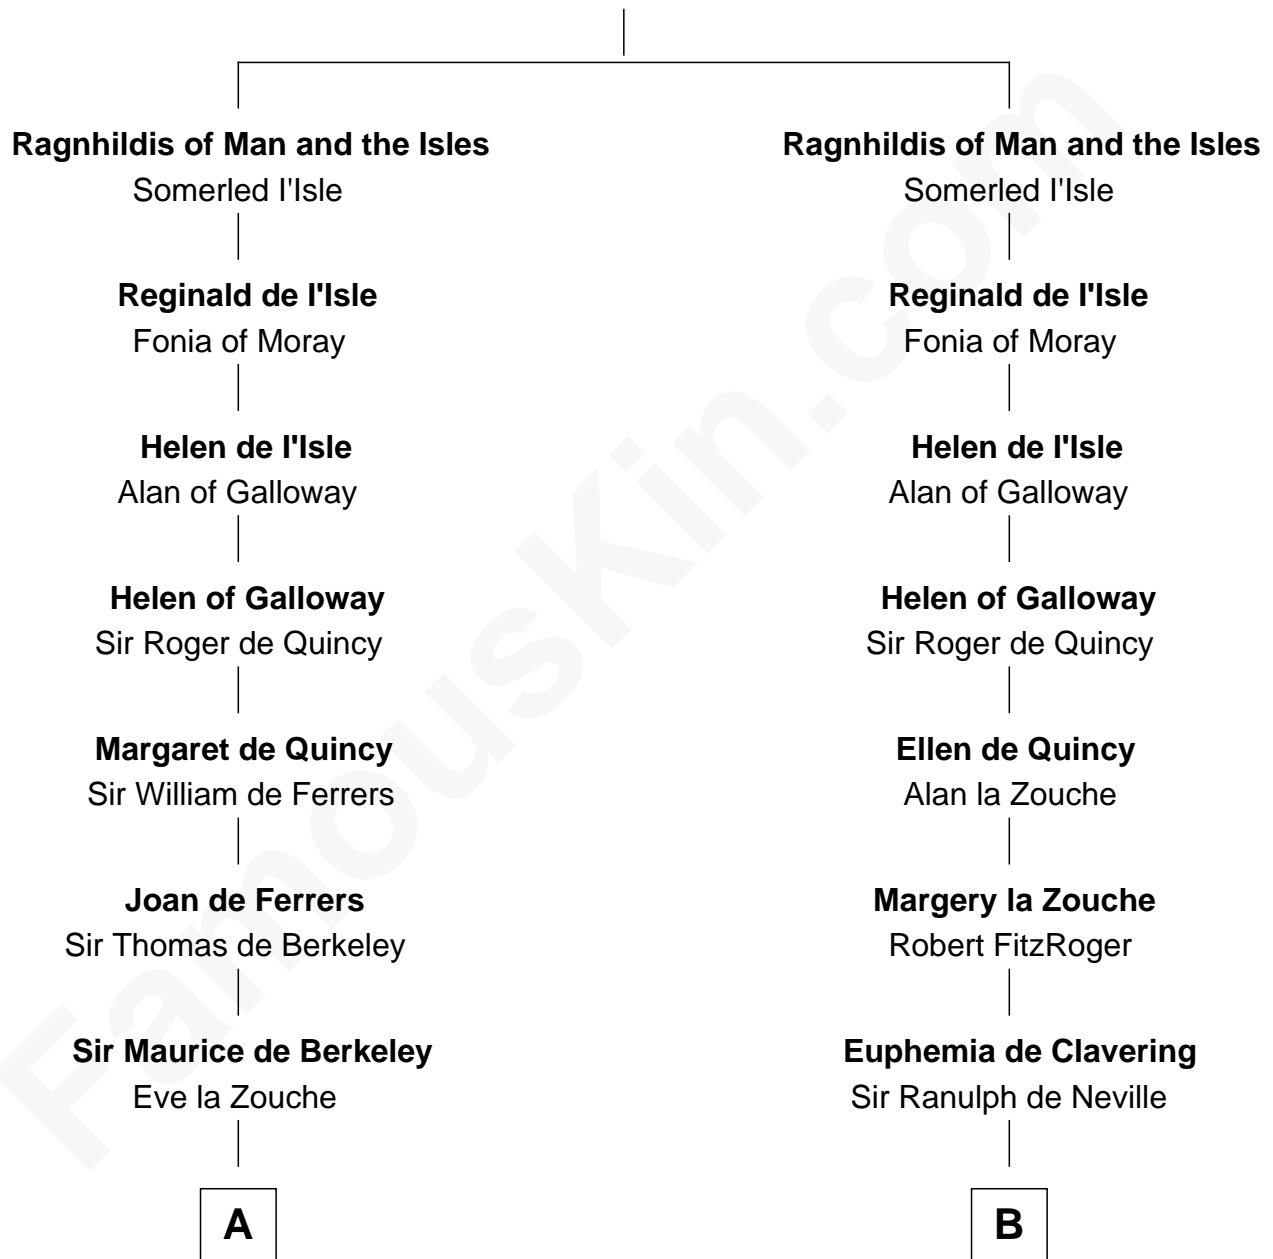

## Relationship Chart of

### Jane (Appleton) Pierce

First Lady of President Franklin Pierce

14th cousin 7 times removed of

**Jane Seymour**

3rd Wife of King Henry VIII

**King Olave of Man and the Isles**

Affrica of Galloway

**C**

**Sarah Bradstreet**  
Rev. Richard Hubbard

**John Hubbard**  
Mary Brown

**Elizabeth Hubbard**  
Francis Appleton

**Rev. Jesse Appleton**  
Elizabeth Means

**Jane (Appleton) Pierce**  
*First Lady of Franklin Pierce*