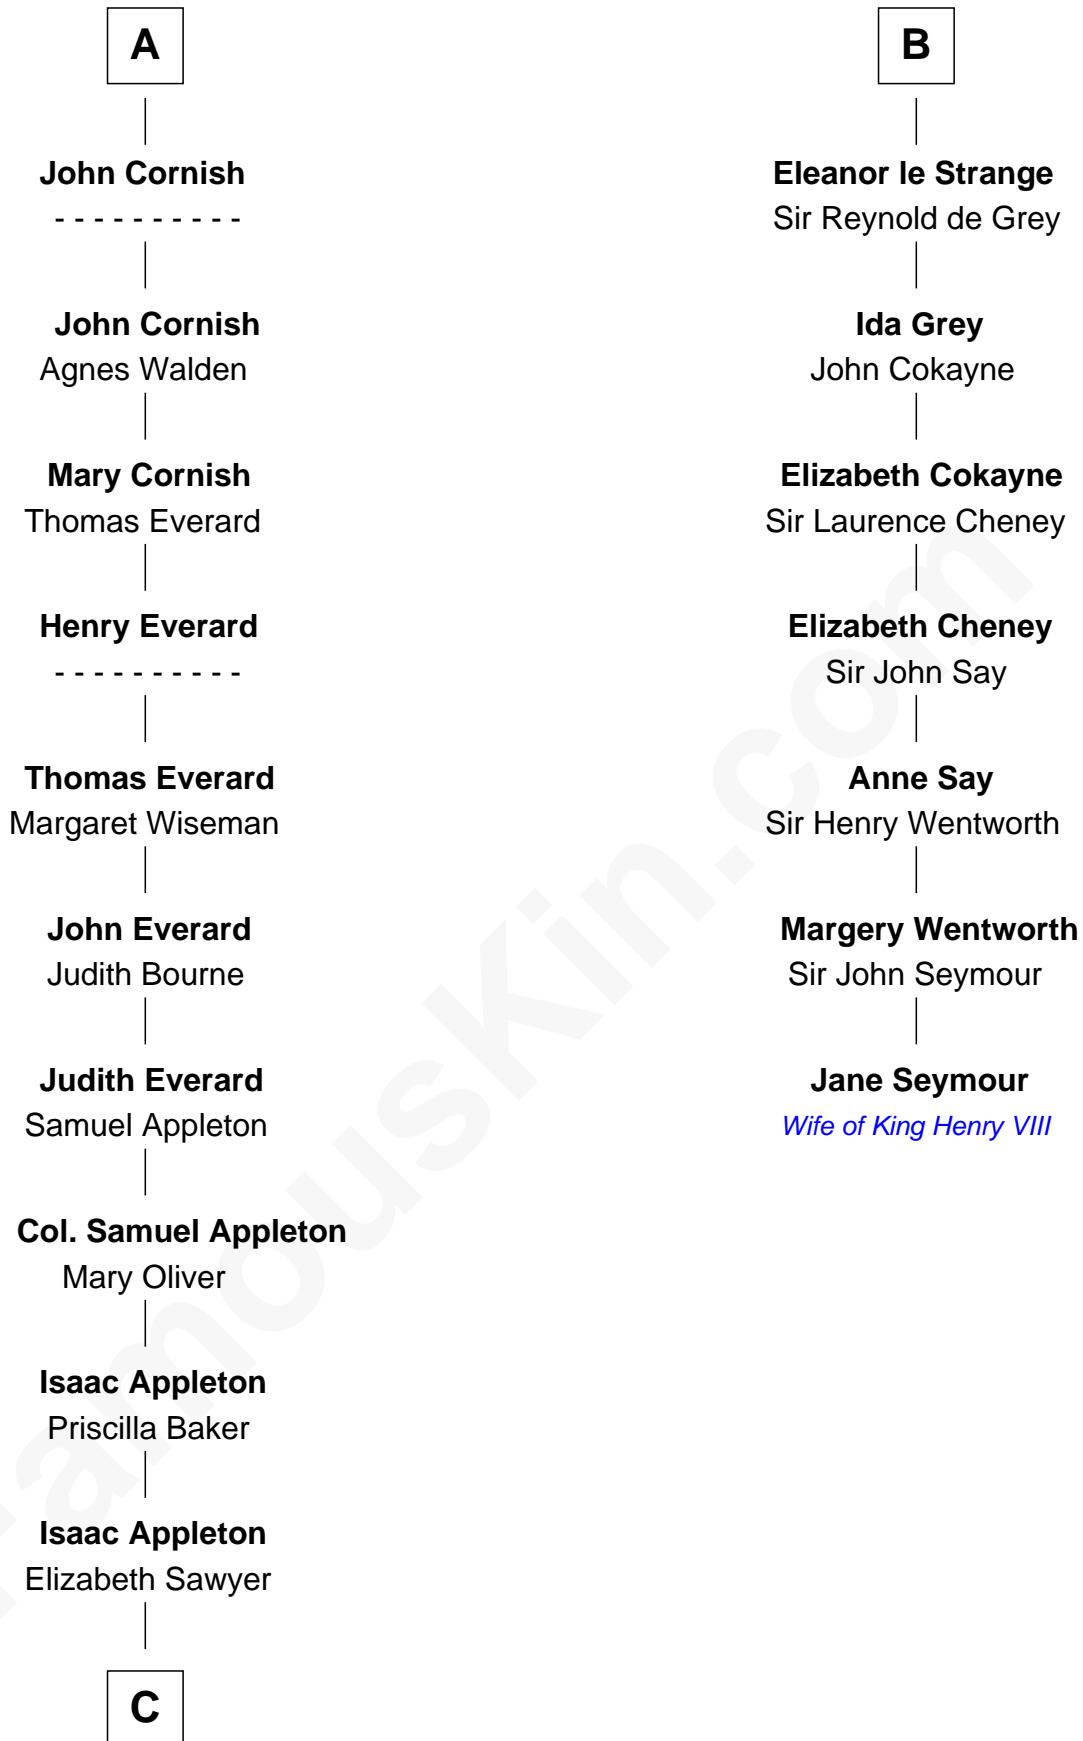

FamousKin.com

Relationship Chart of

Jane (Appleton) Pierce

First Lady of President Franklin Pierce

13th cousin 6 times removed of

Jane Seymour

3rd Wife of King Henry VIII

Richard de Lucy

C

Francis Appleton
Elizabeth Hubbard

Rev. Jesse Appleton
Elizabeth Means

Jane (Appleton) Pierce
First Lady of Franklin Pierce

FamousKin.com