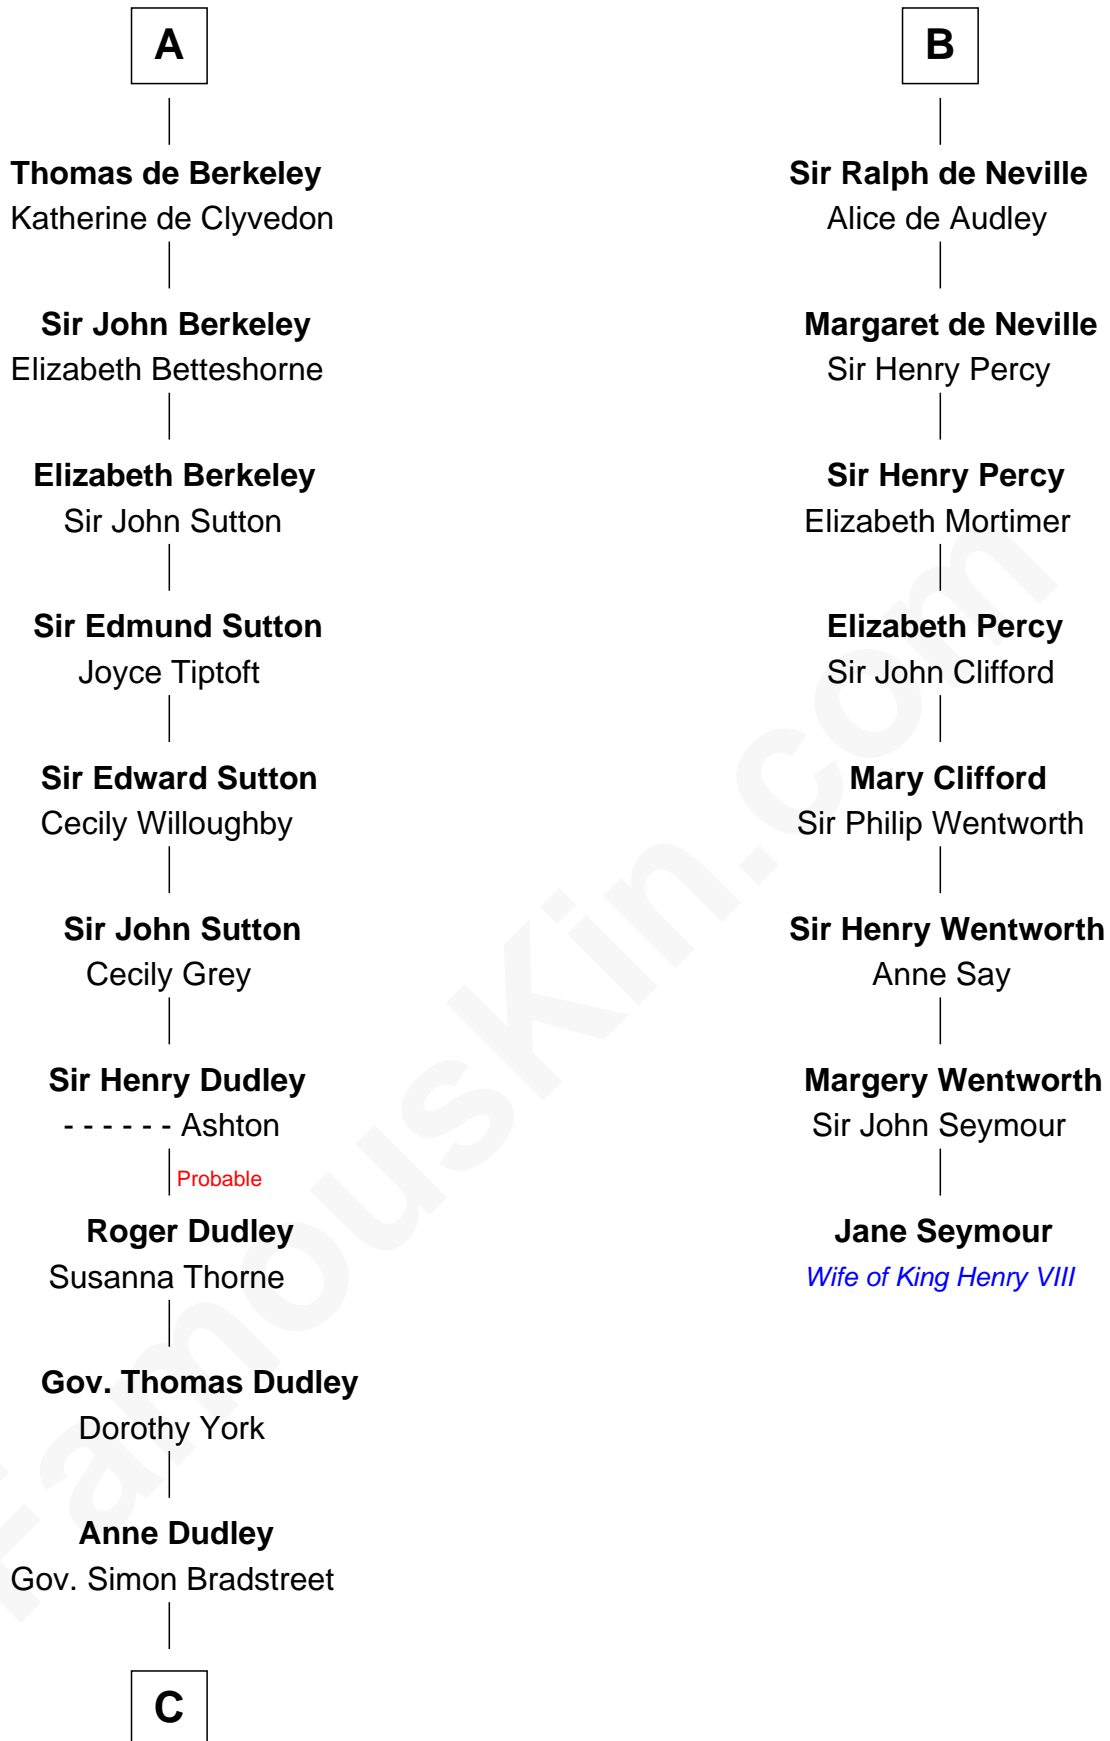

FamousKin.com

Relationship Chart of

Jane (Appleton) Pierce

First Lady of President Franklin Pierce

14th cousin 7 times removed of

Jane Seymour

3rd Wife of King Henry VIII

Ivo de Grantmesnil

Filia de Gant

C

Sarah Bradstreet
Rev. Richard Hubbard

John Hubbard
Mary Brown

Elizabeth Hubbard
Francis Appleton

Rev. Jesse Appleton
Elizabeth Means

Jane (Appleton) Pierce
First Lady of Franklin Pierce

FamousKin.com