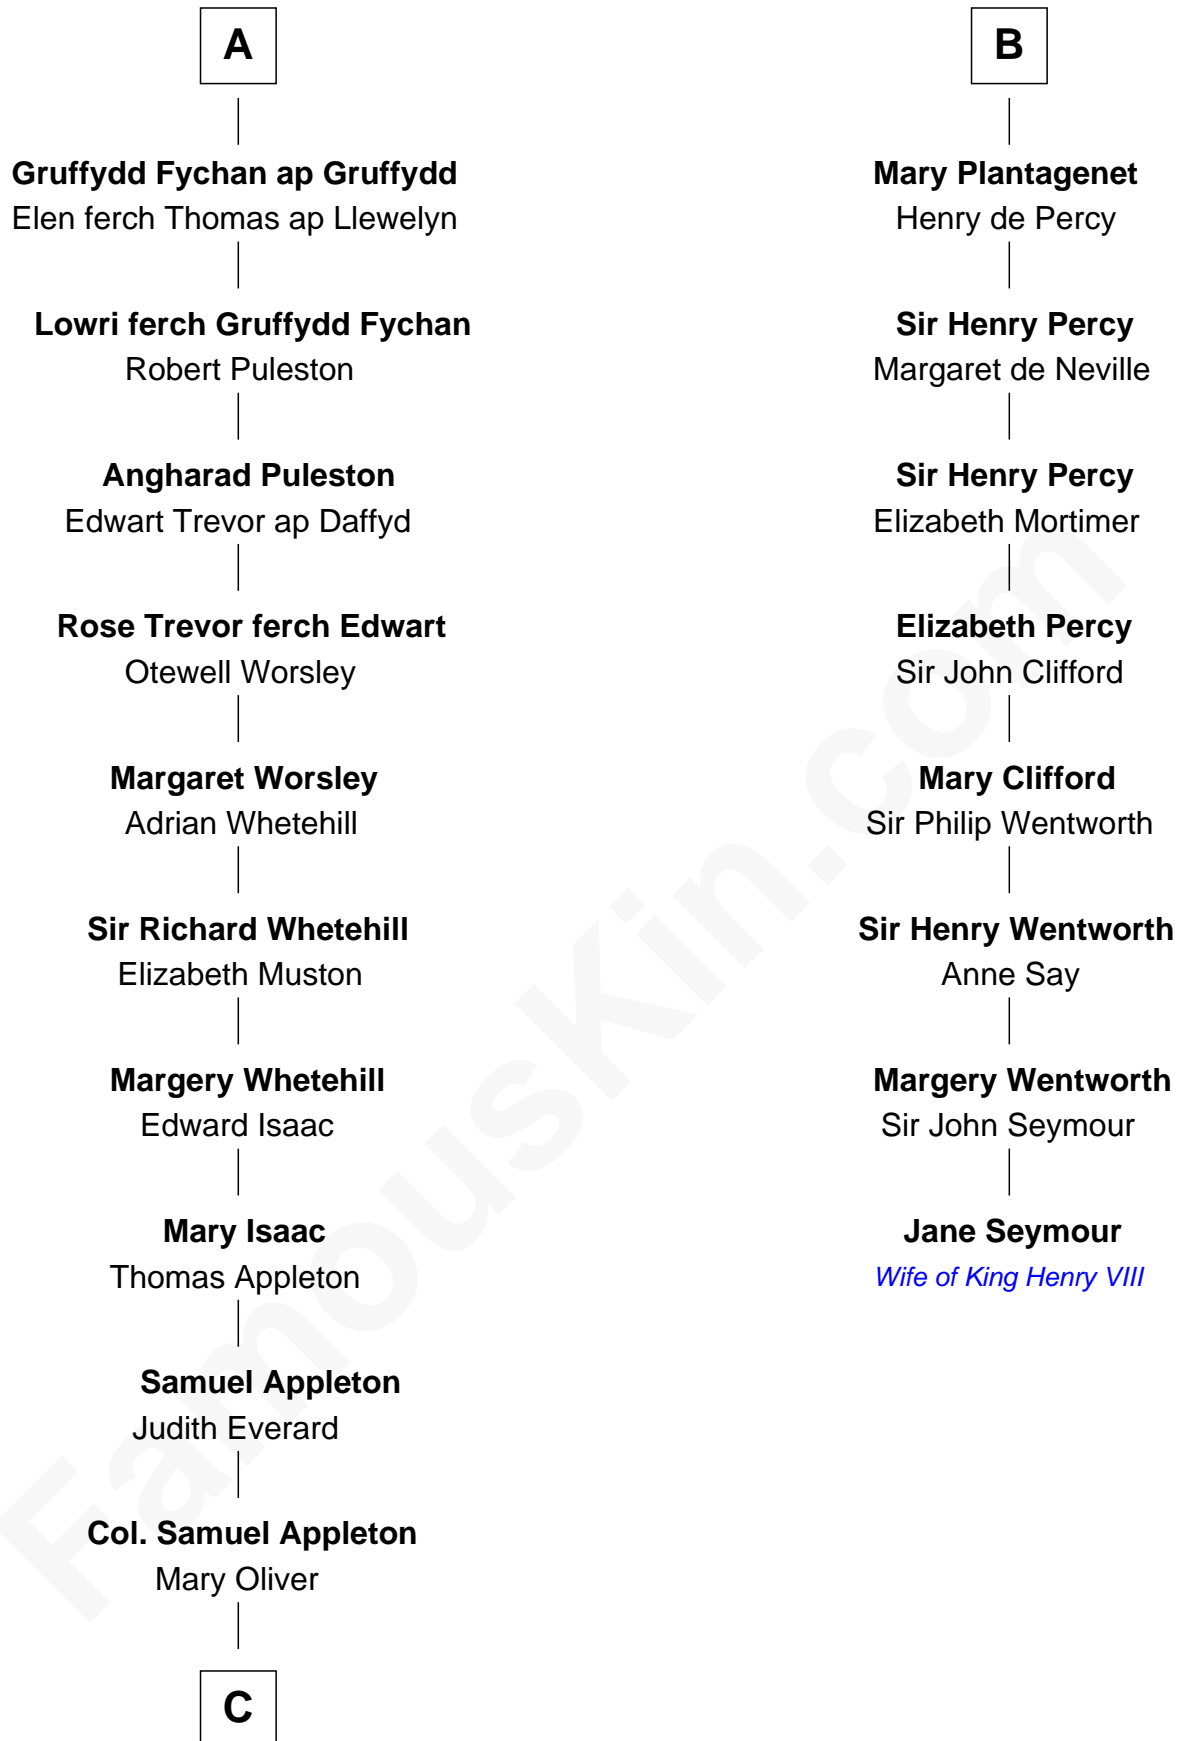

FamousKin.com

Relationship Chart of

Jane (Appleton) Pierce

First Lady of President Franklin Pierce

14th cousin 7 times removed of

Jane Seymour

3rd Wife of King Henry VIII

Gottfried I, Count of Louvain

Ide de Chiny

C

Isaac Appleton

Priscilla Baker

Isaac Appleton

Elizabeth Sawyer

Francis Appleton

Elizabeth Hubbard