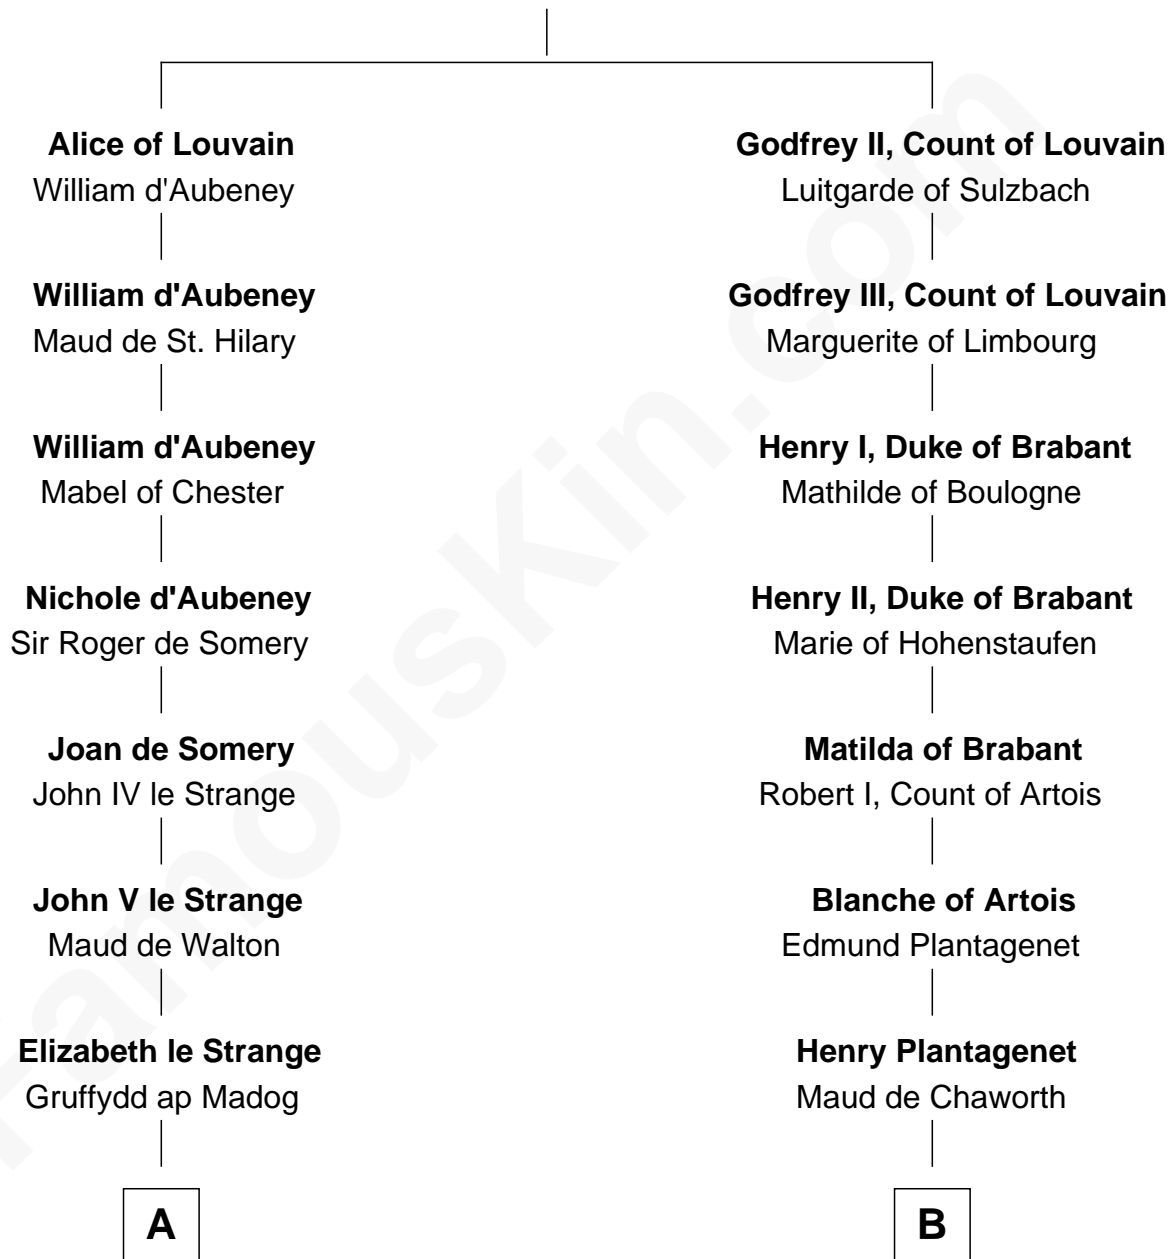

FamousKin.com

Relationship Chart of

Jane (Appleton) Pierce

First Lady of President Franklin Pierce

14th cousin 7 times removed of

Jane Seymour

3rd Wife of King Henry VIII

Gottfried I, Count of Louvain

Ide de Chiny

C

Isaac Appleton

Priscilla Baker

Isaac Appleton

Elizabeth Sawyer

Francis Appleton

Elizabeth Hubbard

Rev. Jesse Appleton

Elizabeth Means

Jane (Appleton) Pierce

First Lady of Franklin Pierce