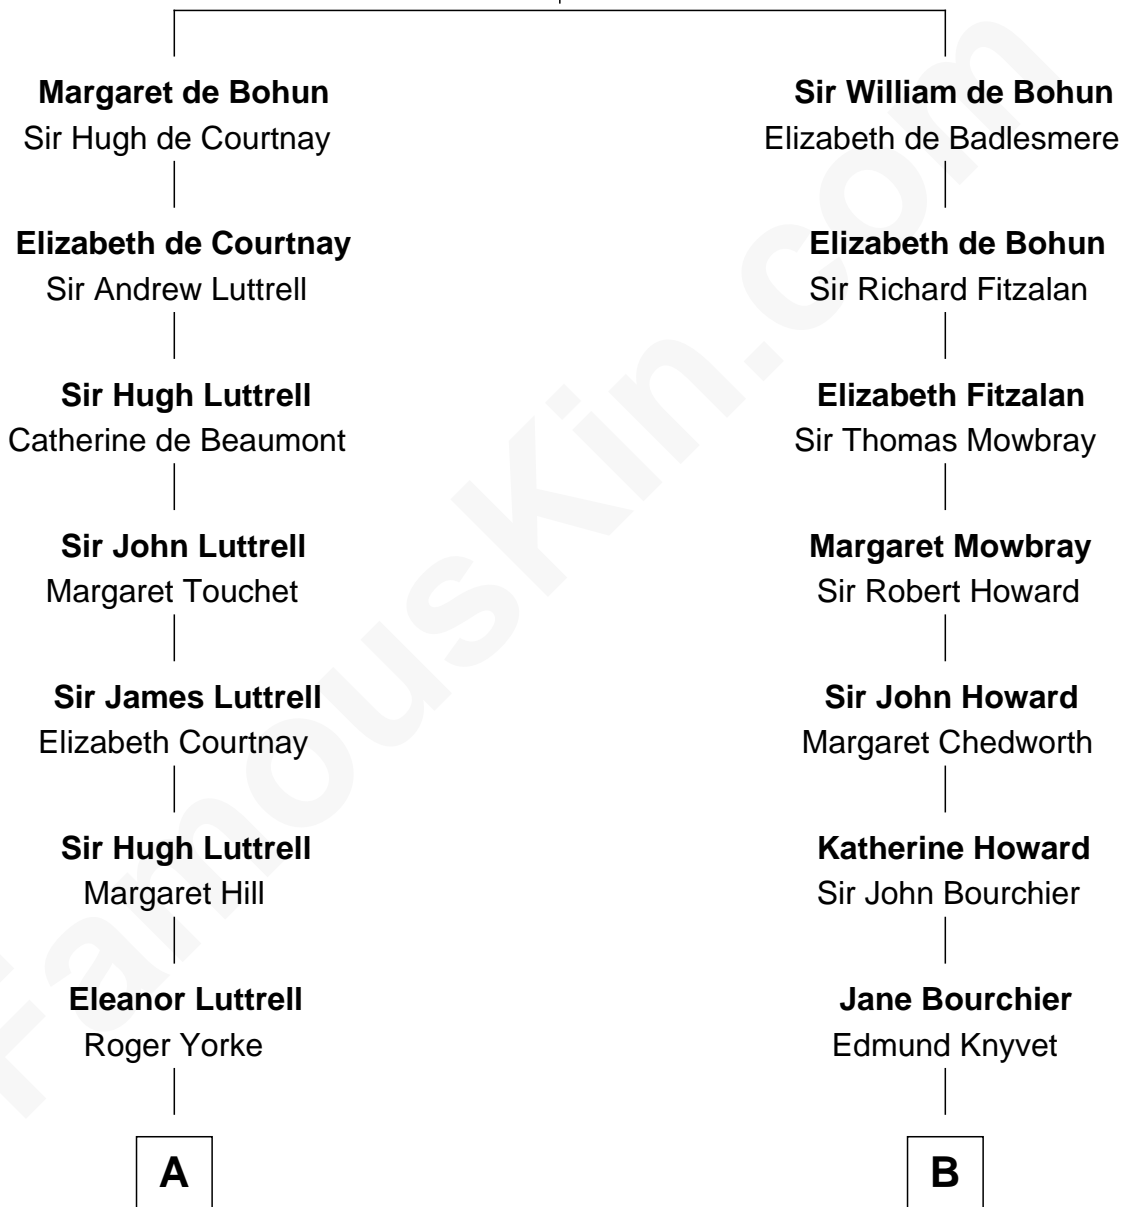

FamousKin.com Relationship Chart of

Jane (Appleton) Pierce

First Lady of President Franklin Pierce

16th cousin 4 times removed of

John Adams Morgan

1952 Olympic Sailing Gold Medalist

Humphrey de Bohun
Elizabeth Plantagenet

C

John Quincy Adams

Frances Cadwallader Crowninshield

Charles Francis Adams

Frances Lovering

Catherine Frances Lovering Adams

Henry Sturgis Morgan

John Adams Morgan