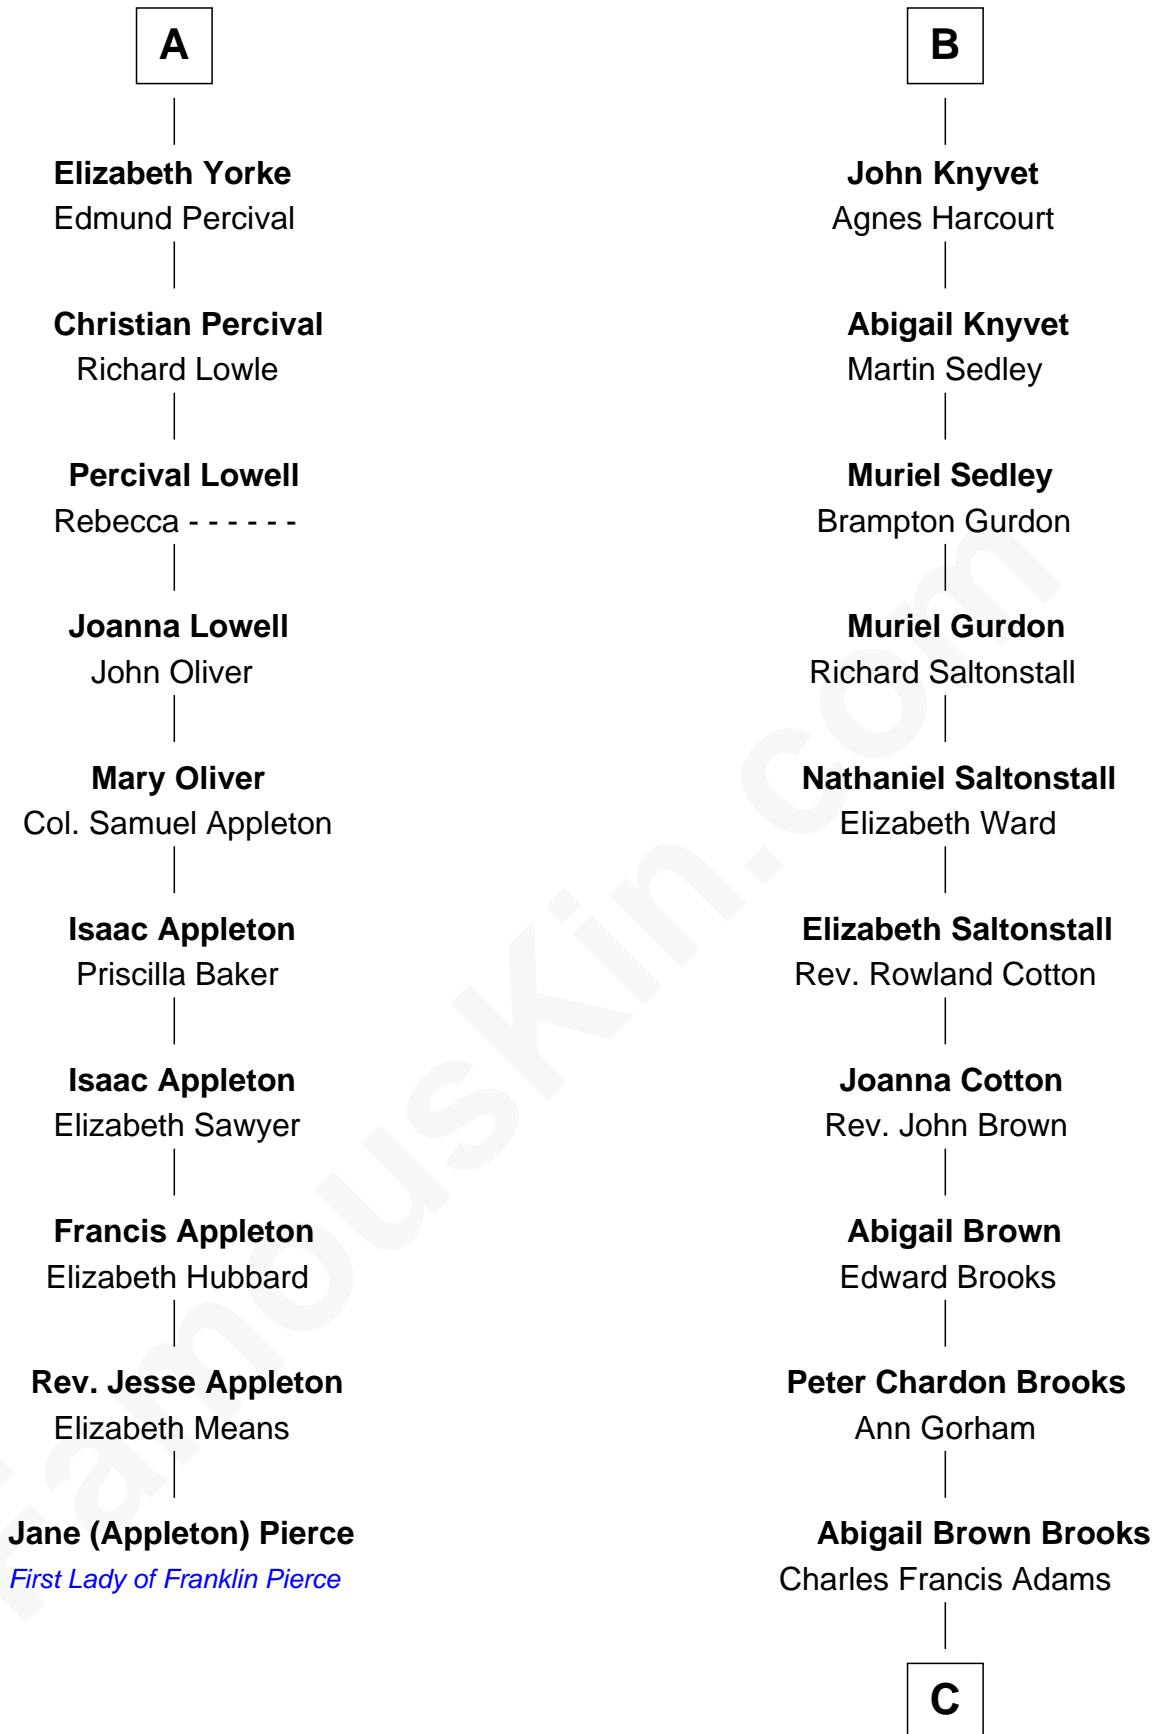

FamousKin.com Relationship Chart of

Jane (Appleton) Pierce

First Lady of President Franklin Pierce

16th cousin 4 times removed of

John Adams Morgan

1952 Olympic Sailing Gold Medalist

Humphrey de Bohun
Elizabeth Plantagenet

C

John Quincy Adams

Frances Cadwallader Crowninshield

Charles Francis Adams

Frances Lovering

Catherine Frances Lovering Adams

Henry Sturgis Morgan

John Adams Morgan