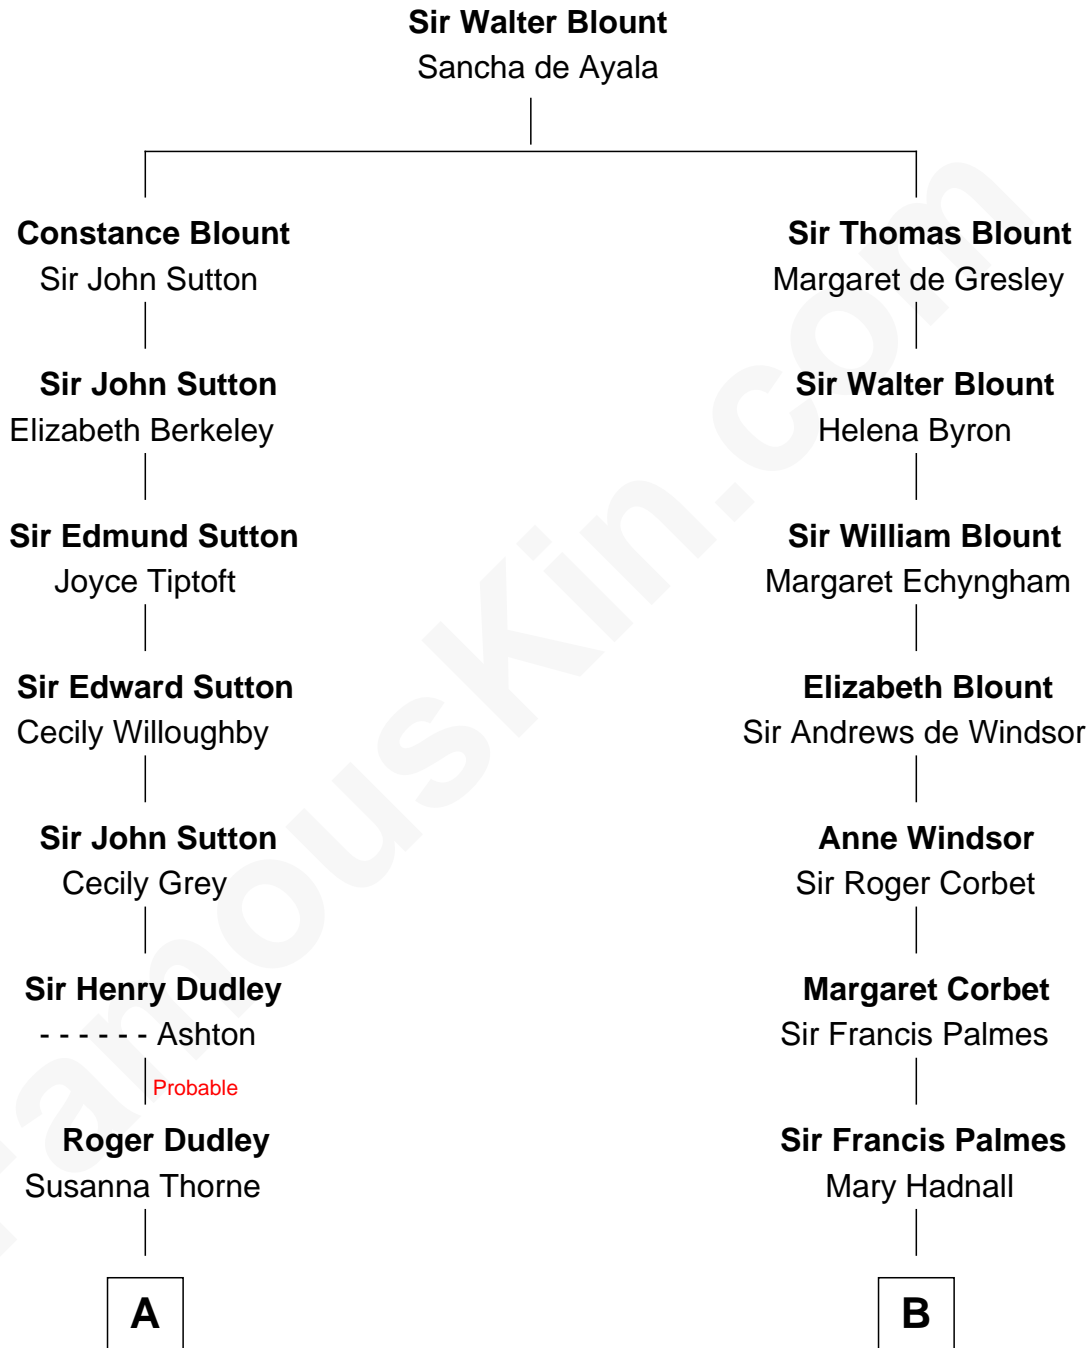

FamousKin.com

Relationship Chart of

Jane (Appleton) Pierce

First Lady of President Franklin Pierce

13th cousin 6 times removed of

Benedict Cumberbatch

Movie, Television and Stage Actor

C

Henry Carlton Cumberbatch

Pauline Ellen Laing Congdon

Timothy Carlton Congdon Cumberbatch

Wanda Ventham

Benedict Cumberbatch

Movie, Television and Stage Actor

FamousKin.com