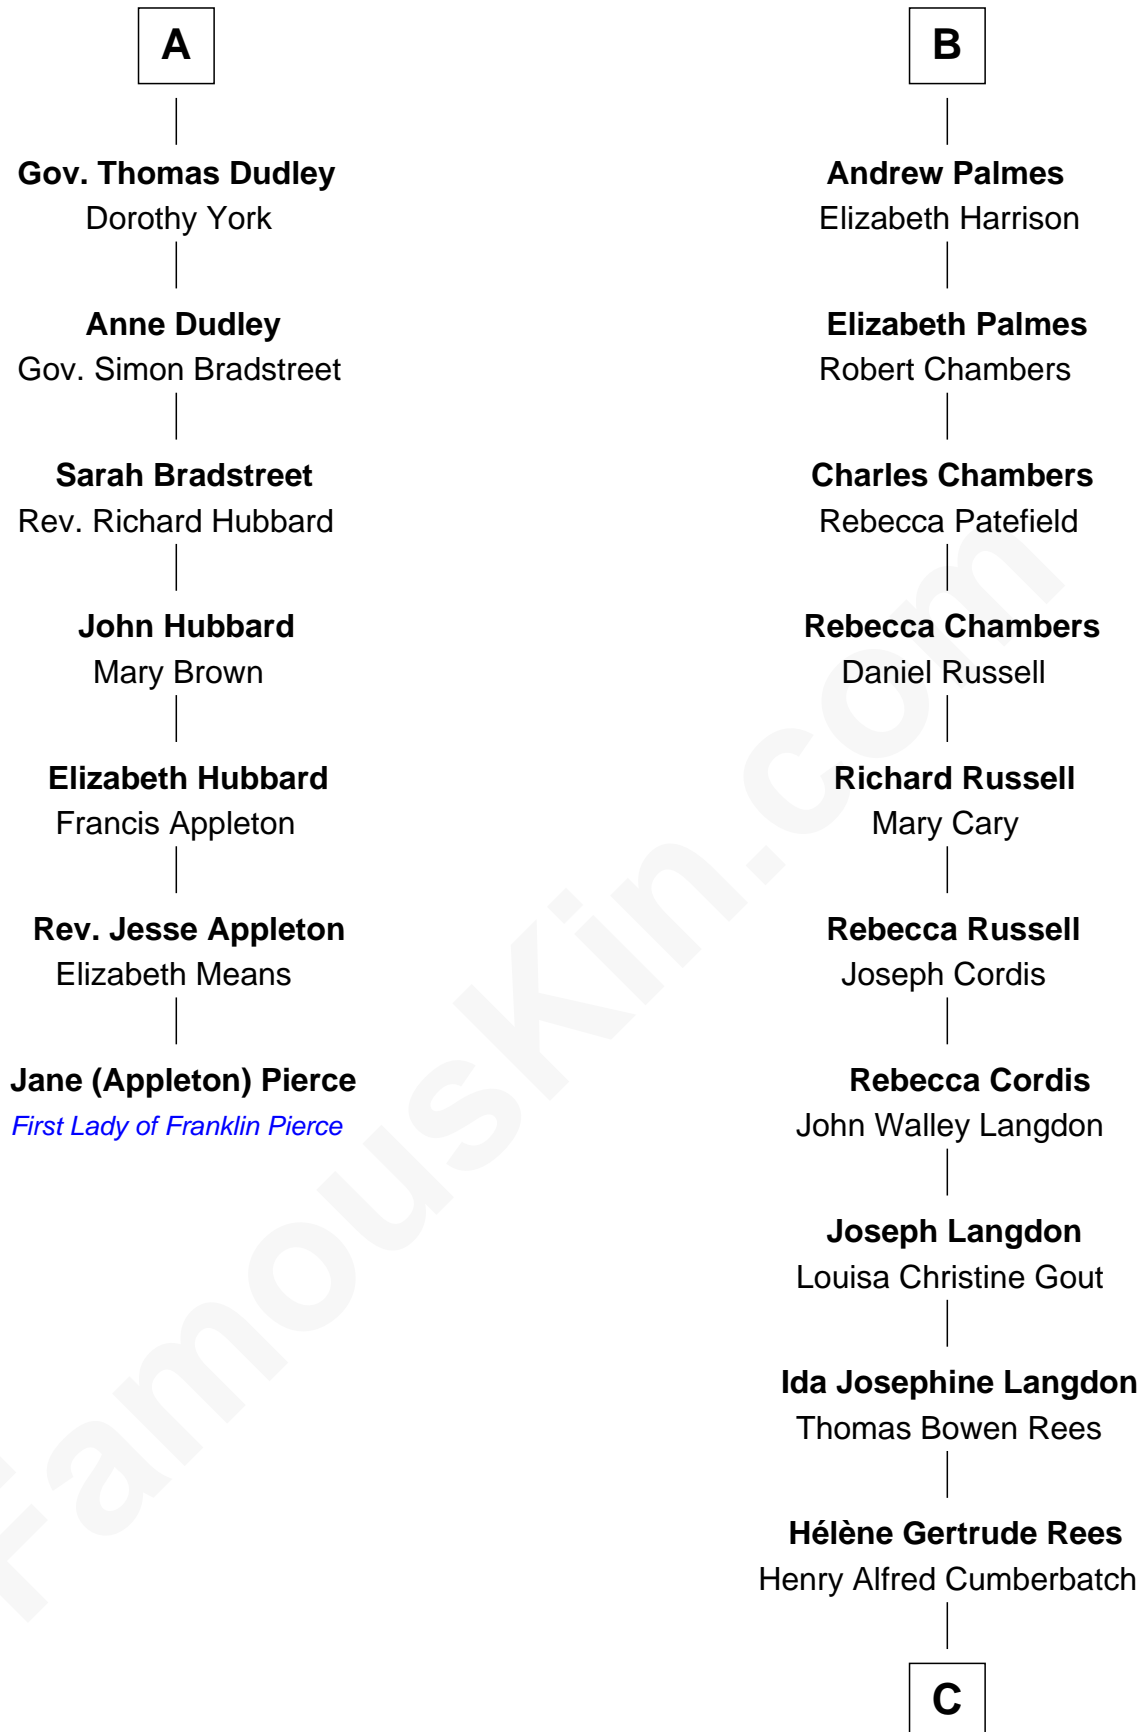

FamousKin.com

Relationship Chart of

Jane (Appleton) Pierce

First Lady of President Franklin Pierce

13th cousin 6 times removed of

Benedict Cumberbatch

Movie, Television and Stage Actor

C

Henry Carlton Cumberbatch

Pauline Ellen Laing Congdon

Timothy Carlton Congdon Cumberbatch

Wanda Ventham

Benedict Cumberbatch

Movie, Television and Stage Actor

FamousKin.com