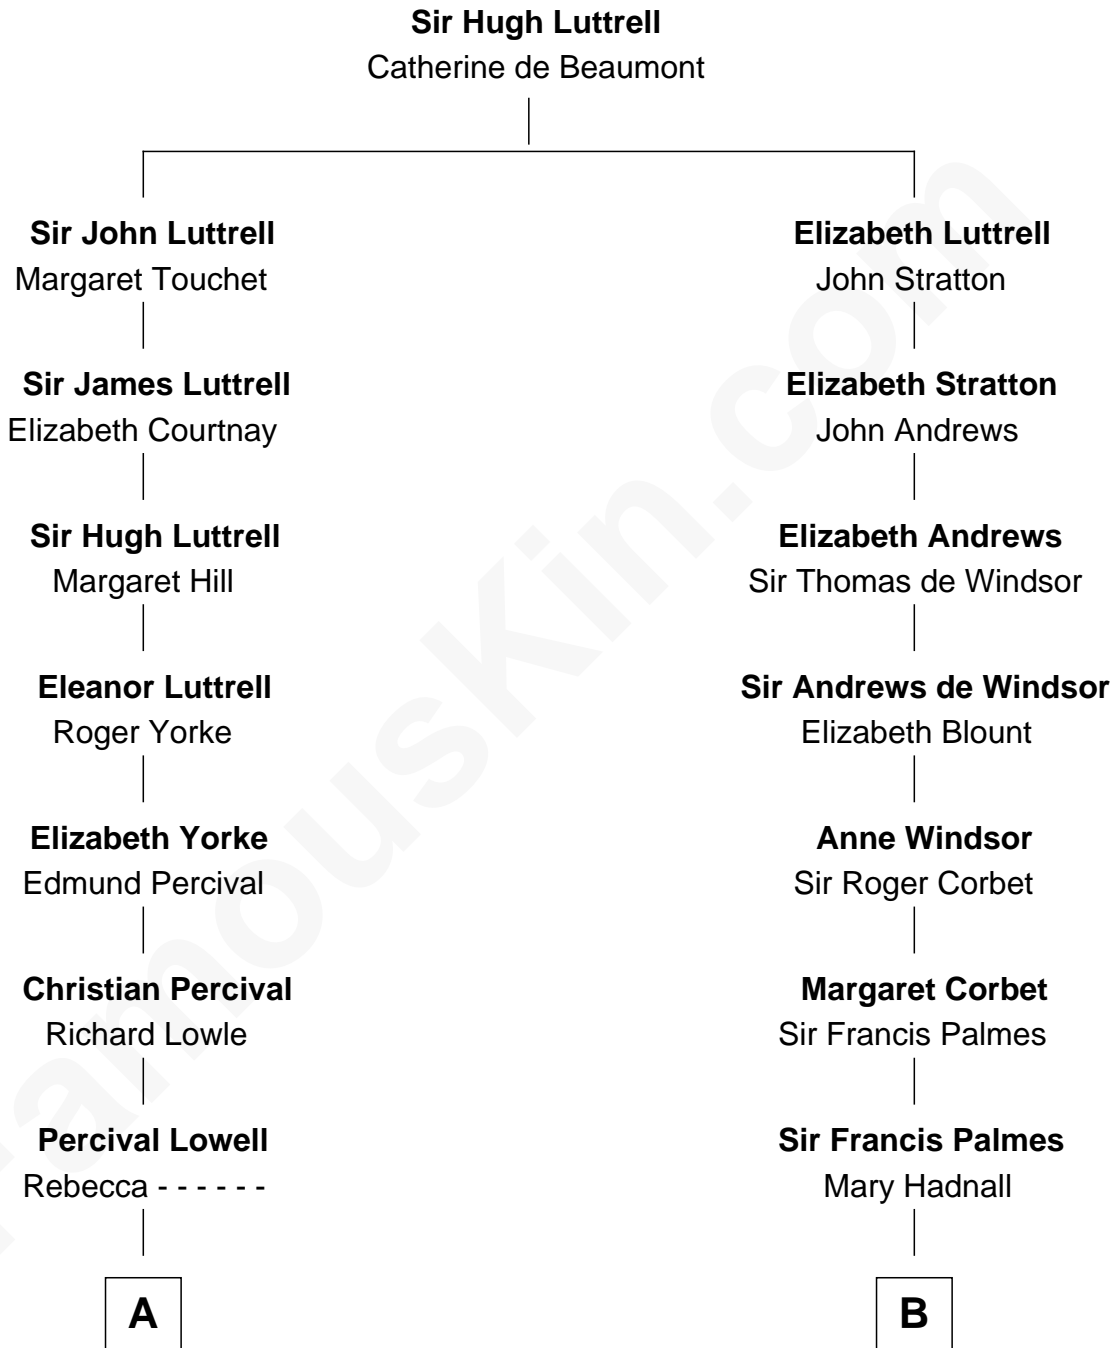

FamousKin.com

Relationship Chart of

Jane (Appleton) Pierce

First Lady of President Franklin Pierce

13th cousin 6 times removed of

Benedict Cumberbatch

Movie, Television and Stage Actor

C

Henry Carlton Cumberbatch

Pauline Ellen Laing Congdon

Timothy Carlton Congdon Cumberbatch

Wanda Ventham

Benedict Cumberbatch

Movie, Television and Stage Actor

FamousKin.com