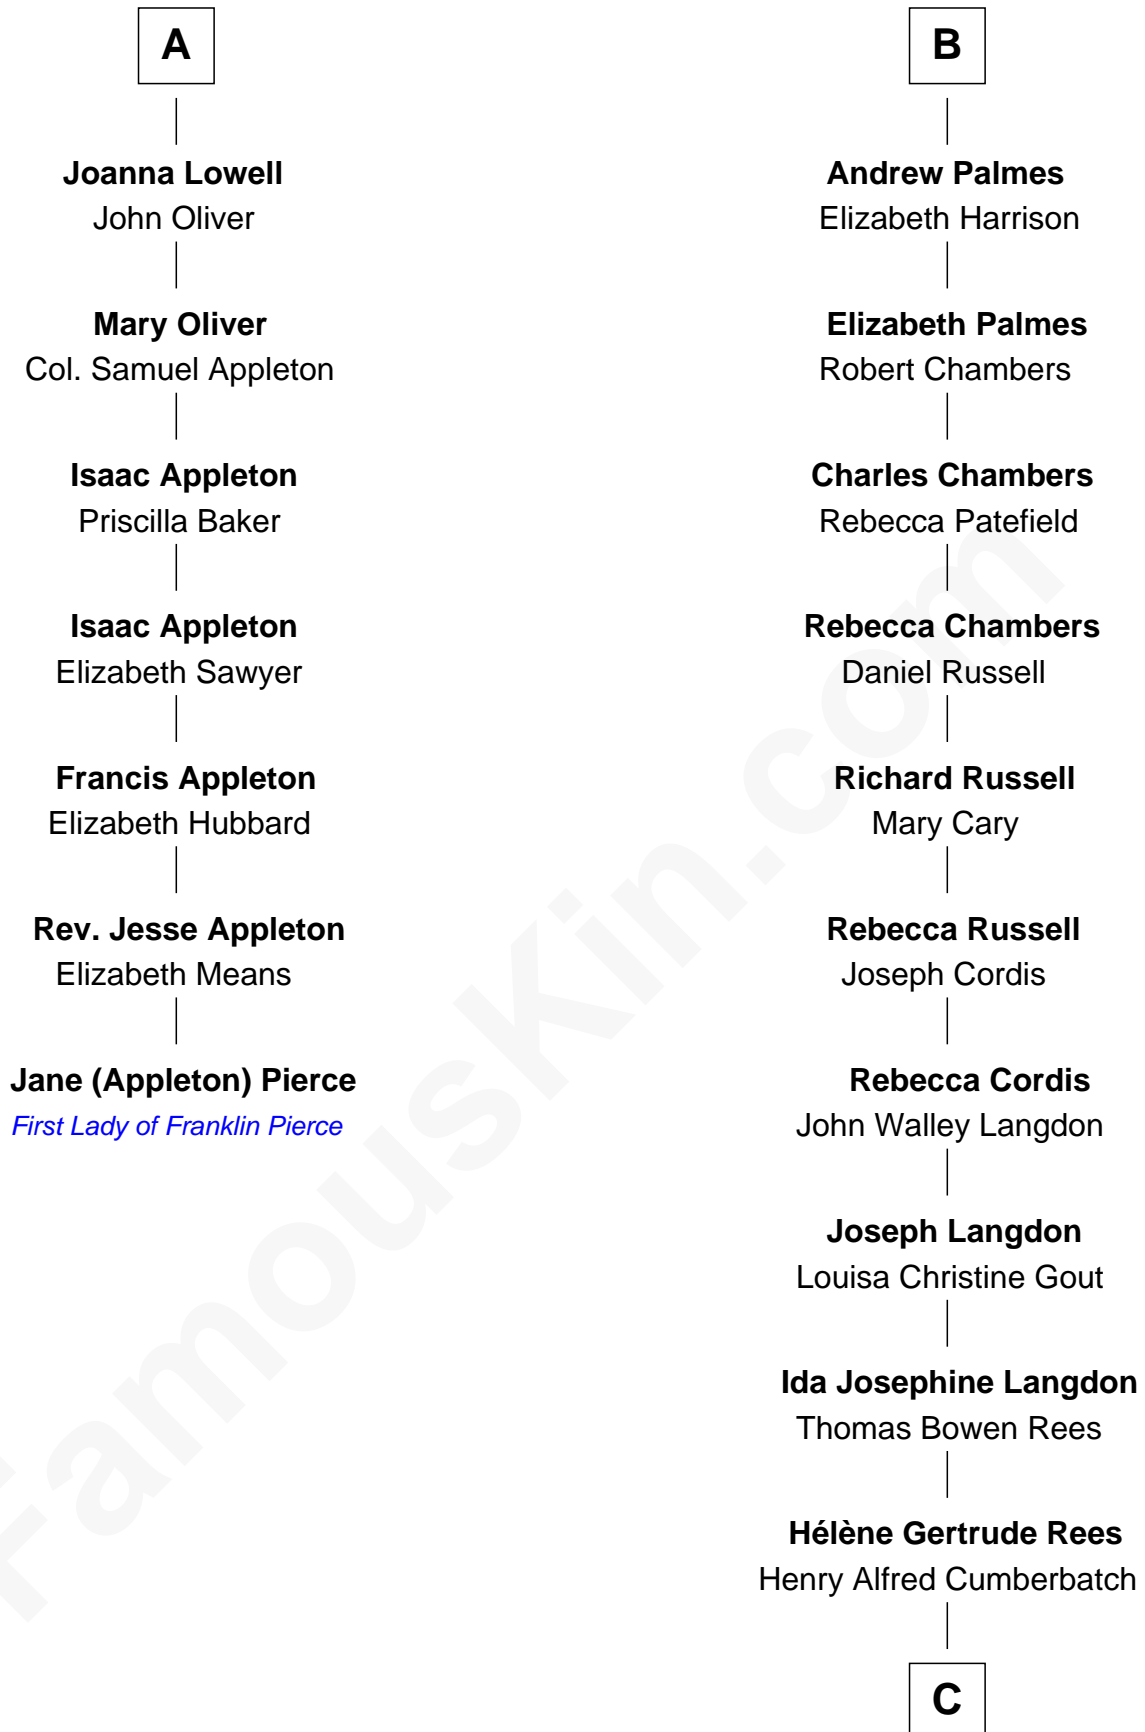

FamousKin.com

Relationship Chart of

Jane (Appleton) Pierce

First Lady of President Franklin Pierce

13th cousin 6 times removed of

Benedict Cumberbatch

Movie, Television and Stage Actor

C

Henry Carlton Cumberbatch

Pauline Ellen Laing Congdon

Timothy Carlton Congdon Cumberbatch

Wanda Ventham

Benedict Cumberbatch

Movie, Television and Stage Actor

FamousKin.com