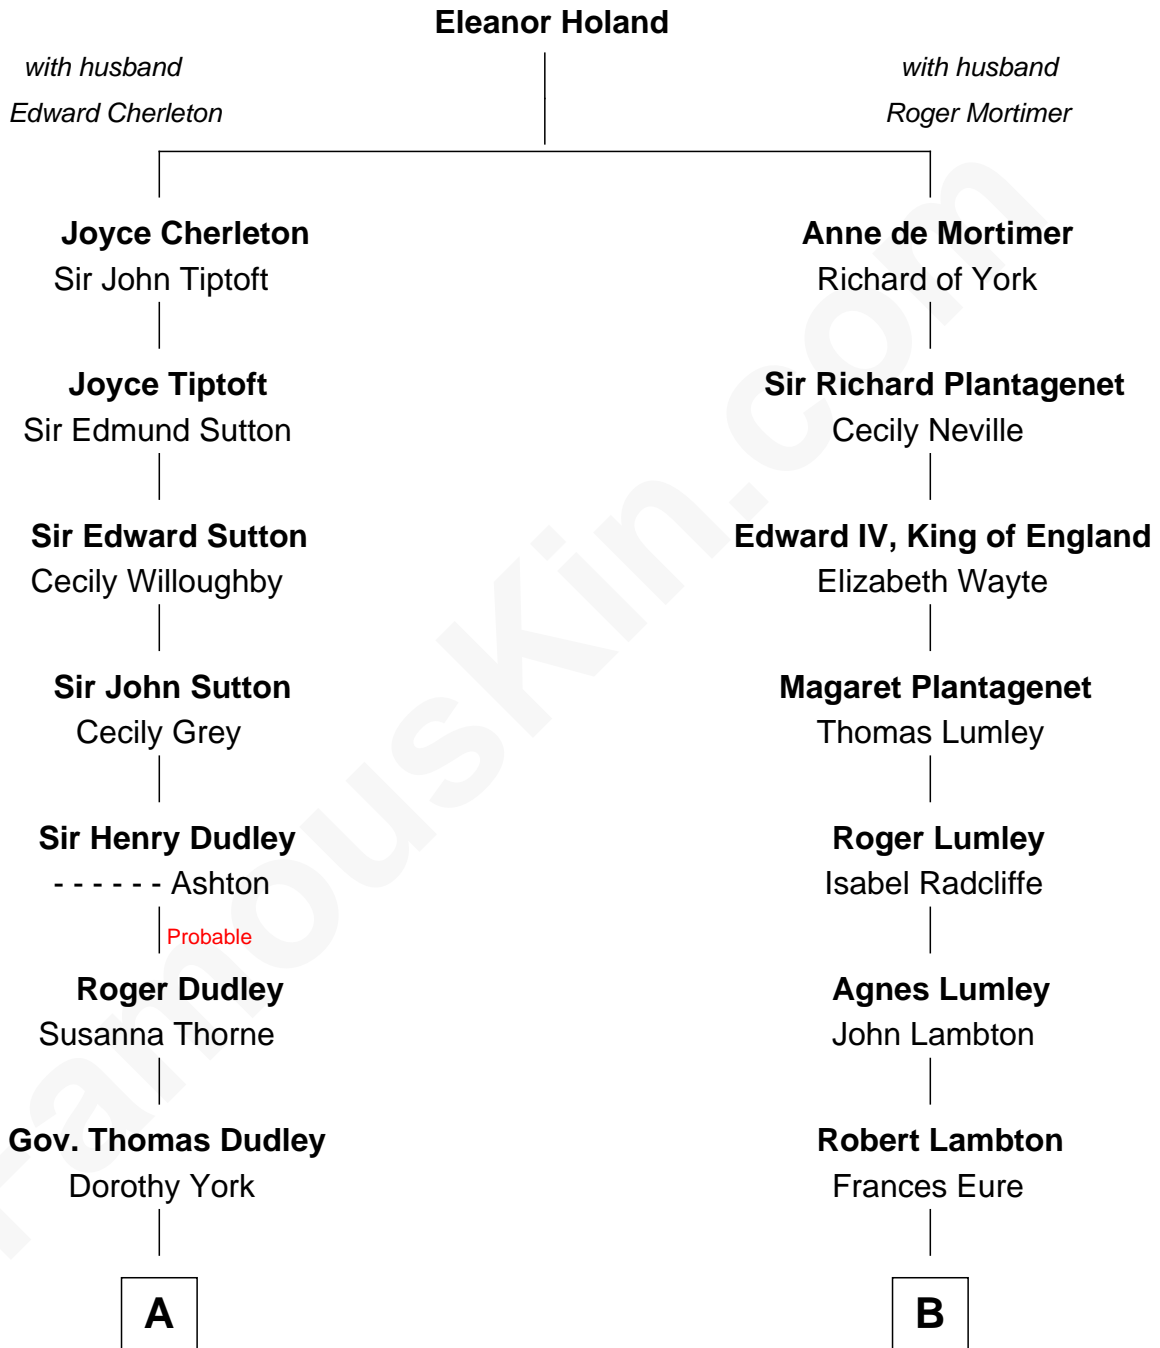

FamousKin.com

Relationship Chart of

Jane (Appleton) Pierce

First Lady of President Franklin Pierce

12th cousin 7 times removed of

Benedict Cumberbatch

Movie, Television and Stage Actor

C

Henry Carlton Cumberbatch

Pauline Ellen Laing Congdon

Timothy Carlton Congdon Cumberbatch

Wanda Ventham

Benedict Cumberbatch

Movie, Television and Stage Actor

FamousKin.com