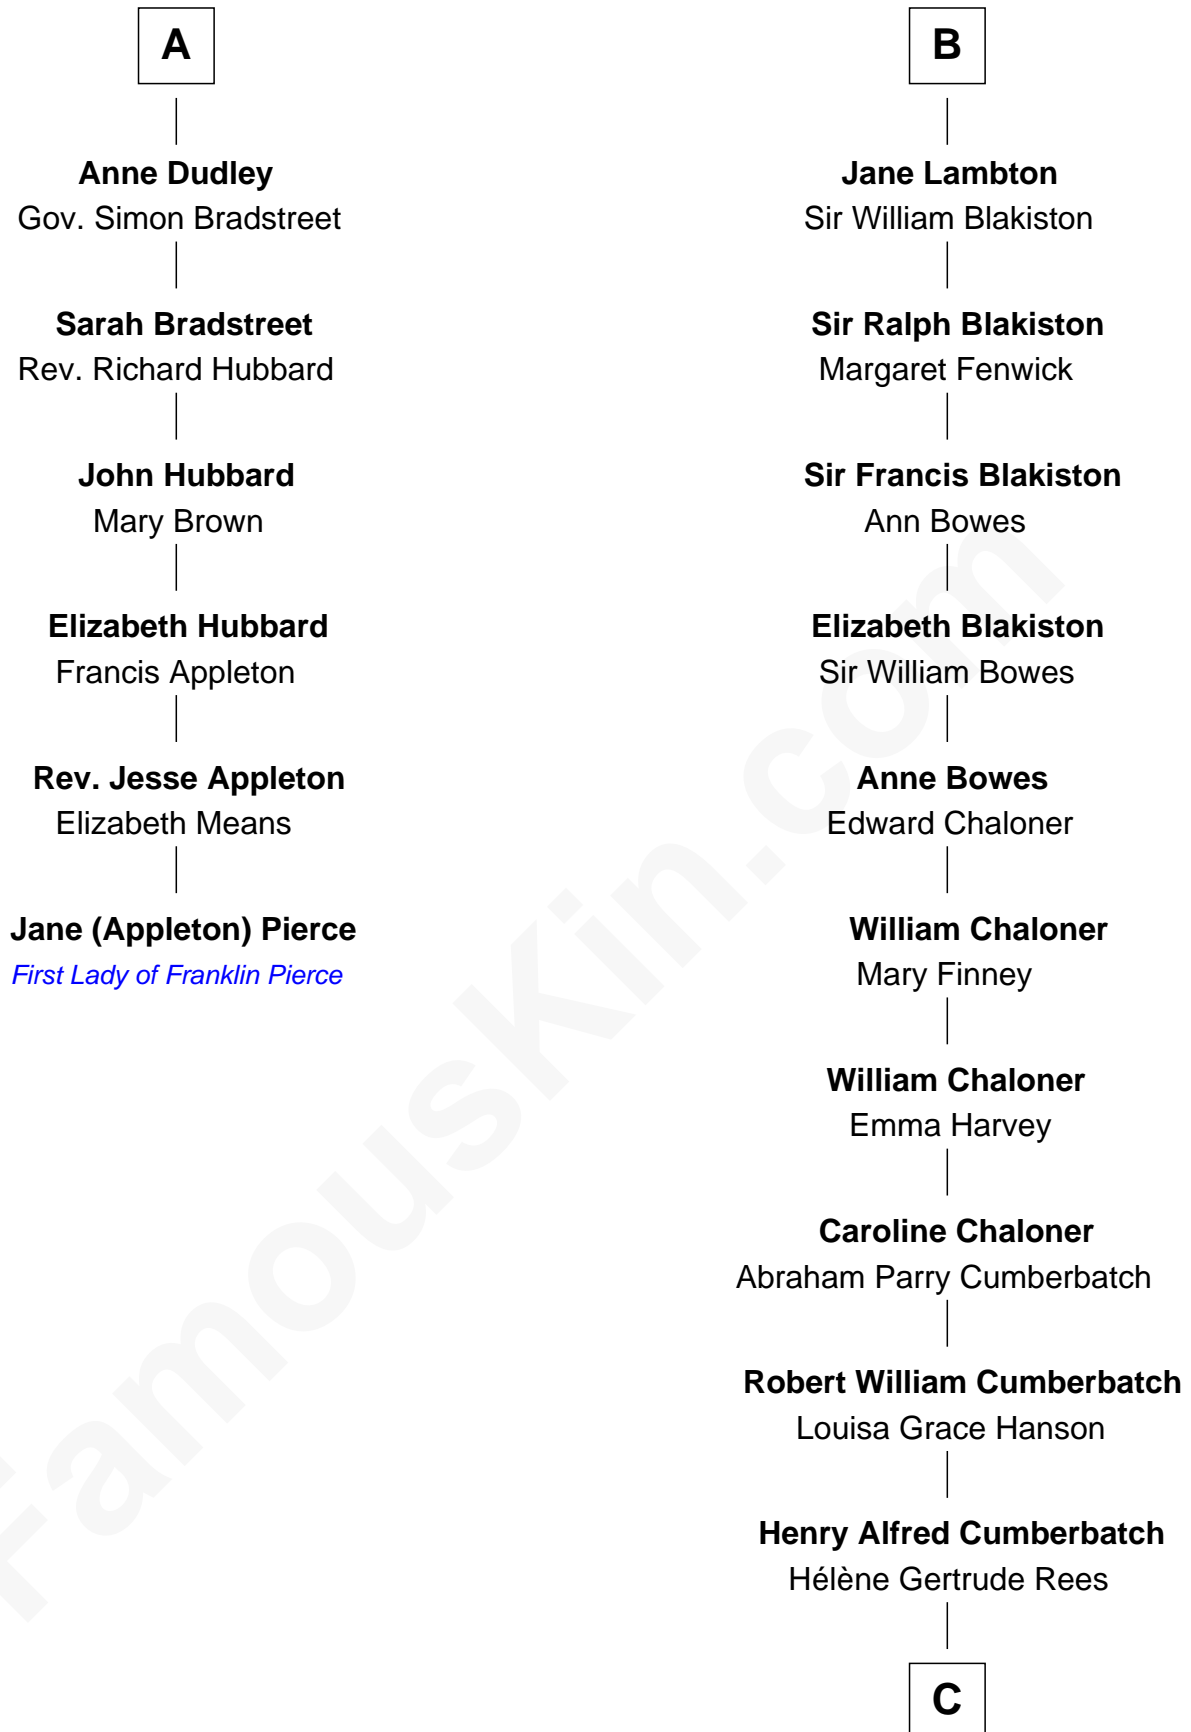

FamousKin.com

Relationship Chart of

Jane (Appleton) Pierce

First Lady of President Franklin Pierce

12th cousin 7 times removed of

Benedict Cumberbatch

Movie, Television and Stage Actor

C