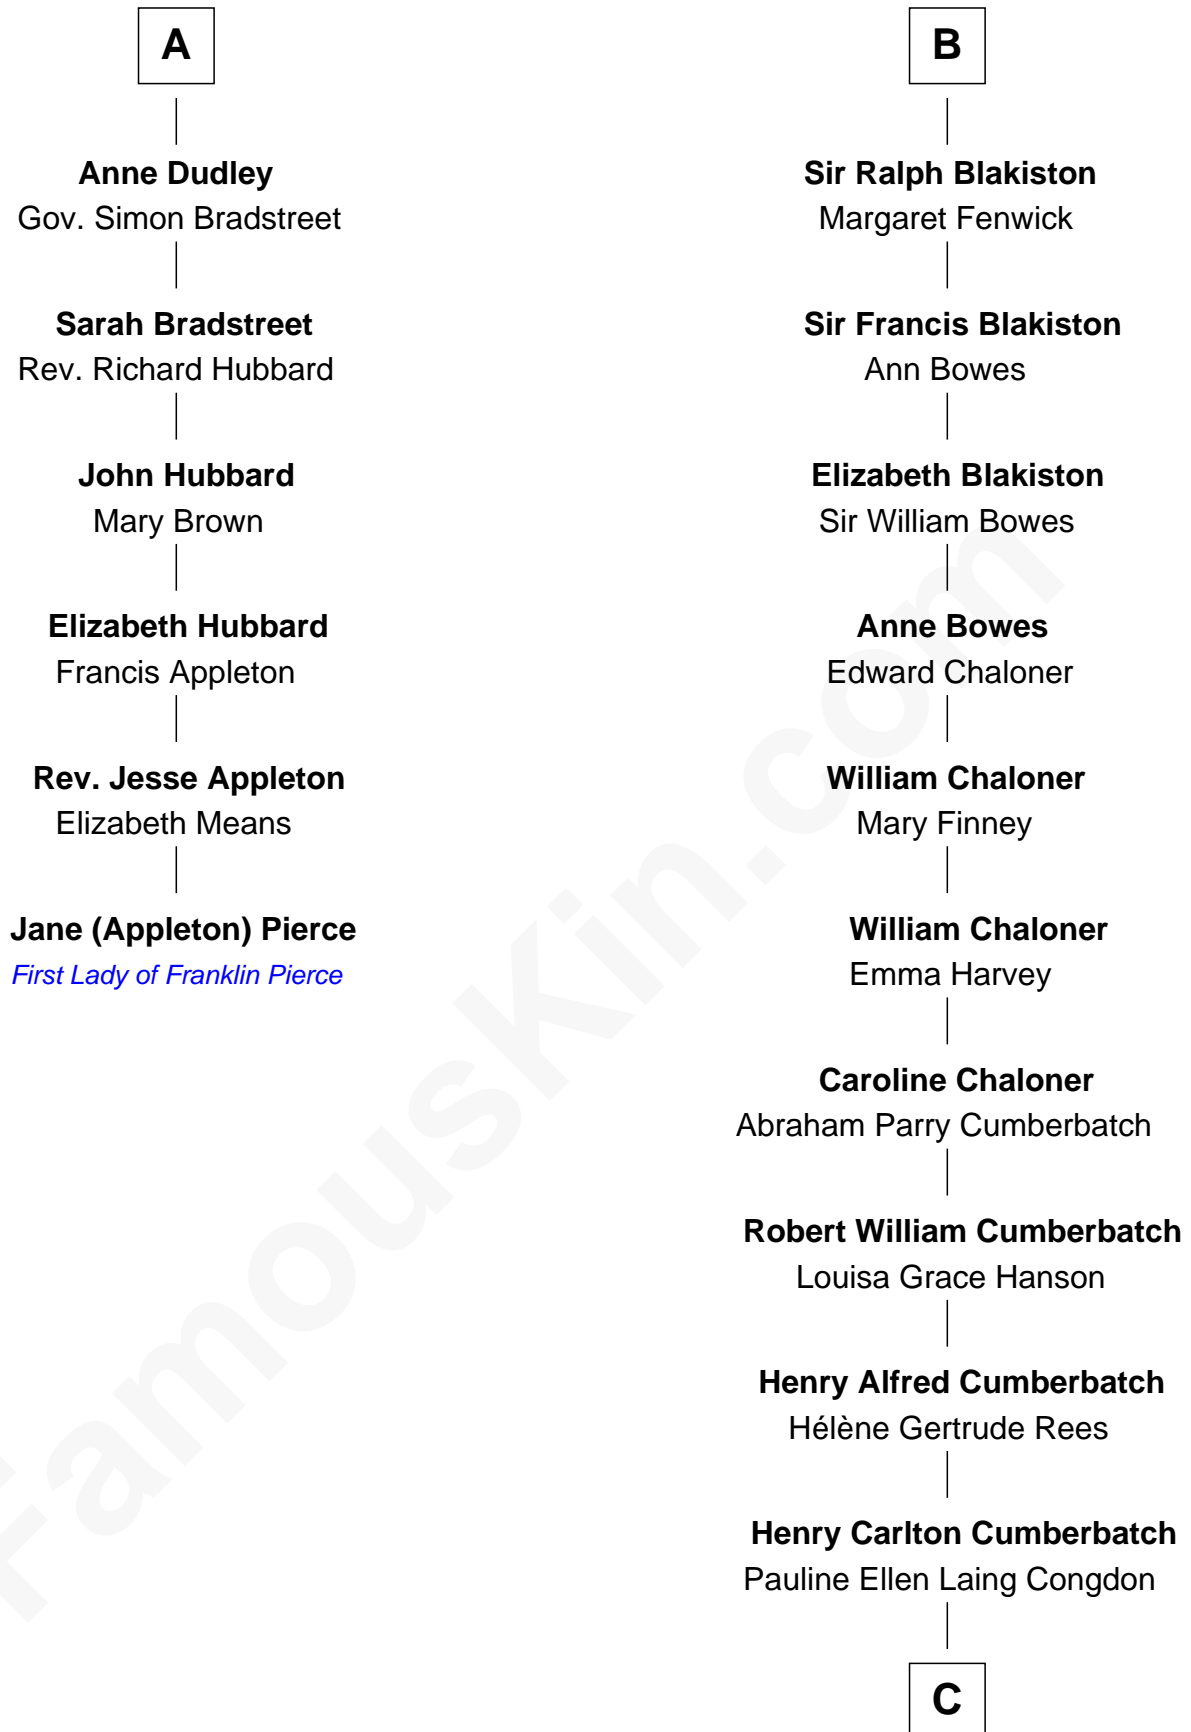

FamousKin.com

Relationship Chart of

Jane (Appleton) Pierce

First Lady of President Franklin Pierce

12th cousin 6 times removed of

Benedict Cumberbatch

Movie, Television and Stage Actor

C