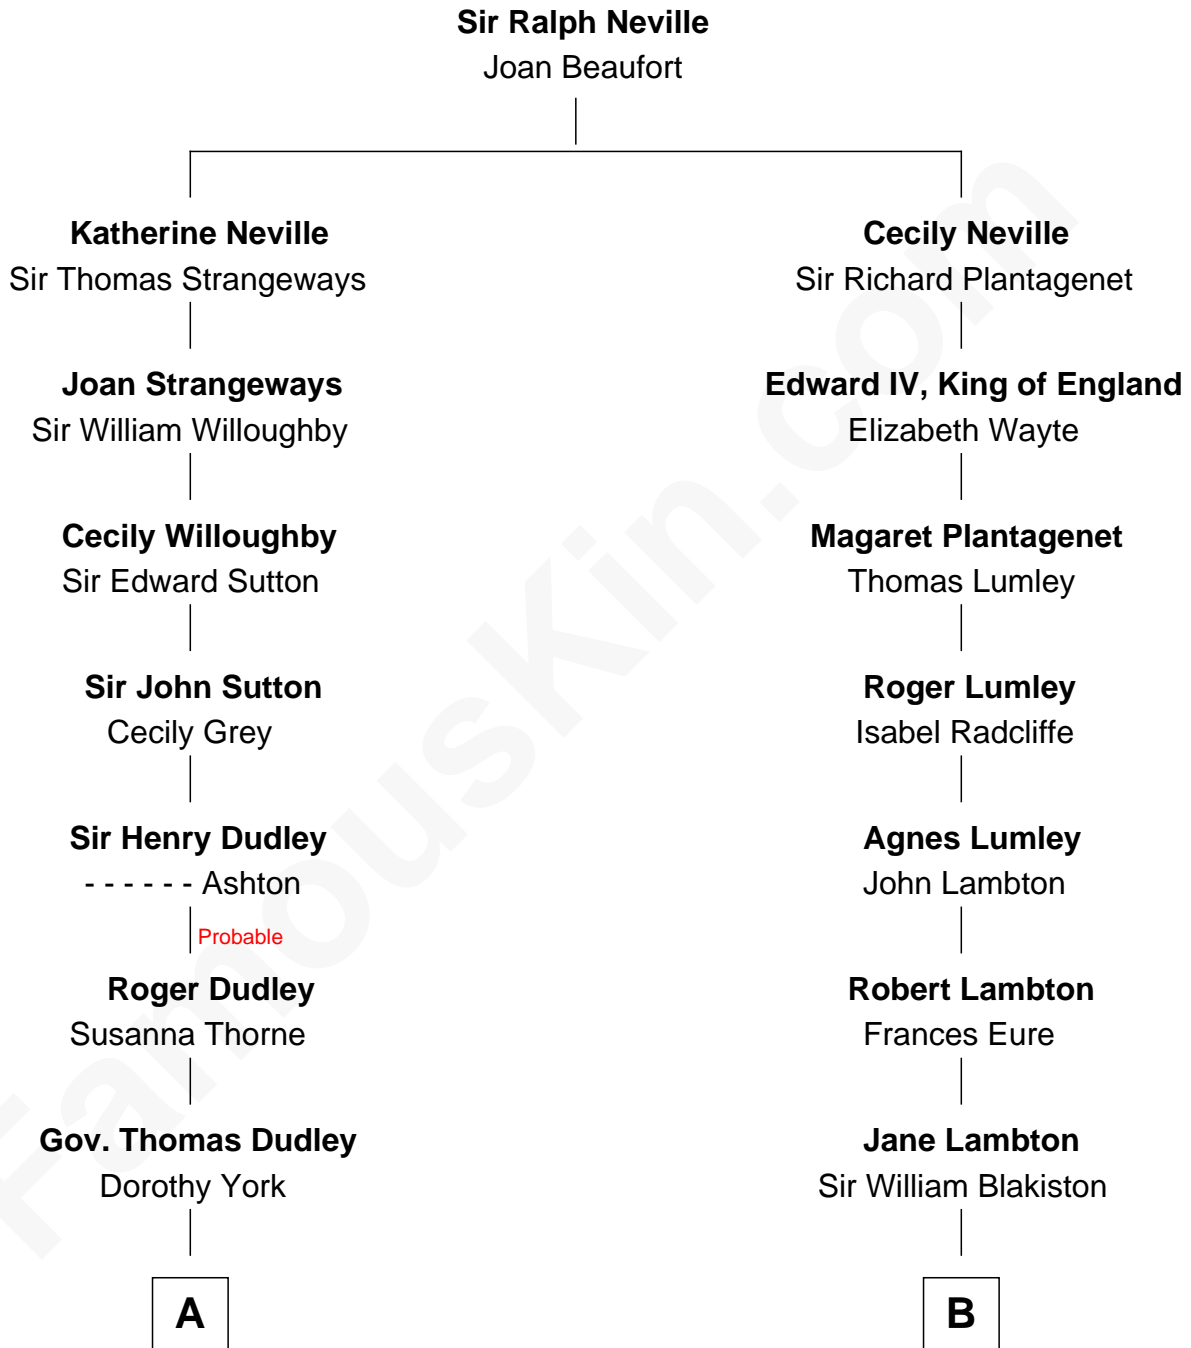

FamousKin.com

Relationship Chart of

Jane (Appleton) Pierce

First Lady of President Franklin Pierce

12th cousin 6 times removed of

Benedict Cumberbatch

Movie, Television and Stage Actor

C