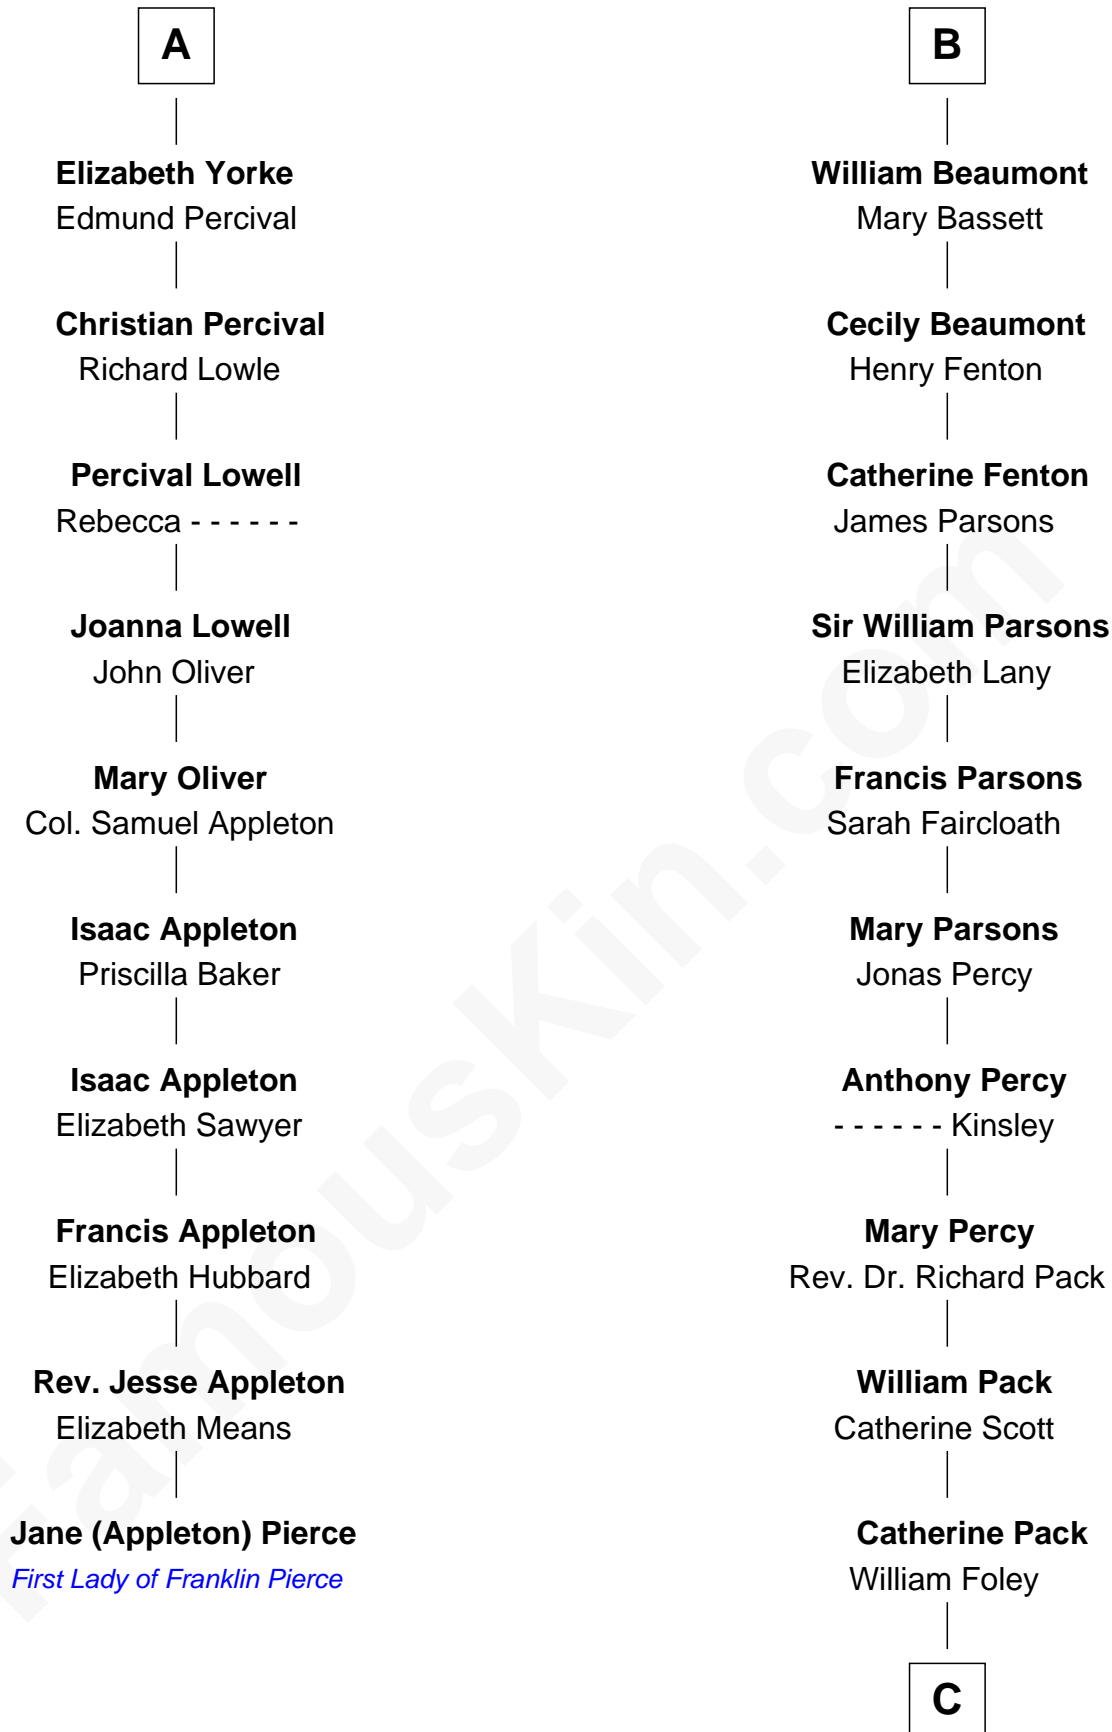

FamousKin.com

Relationship Chart of

Jane (Appleton) Pierce

First Lady of President Franklin Pierce

16th cousin 2 times removed of

Sir Arthur Conan Doyle

Author, "Sherlock Holmes"

Humphrey de Bohun
Elizabeth Plantagenet

C

Mary Josephine Elizabeth Foley

Charles Altamont Doyle

Sir Arthur Conan Doyle

Author, "Sherlock Holmes"

FamousKin.com