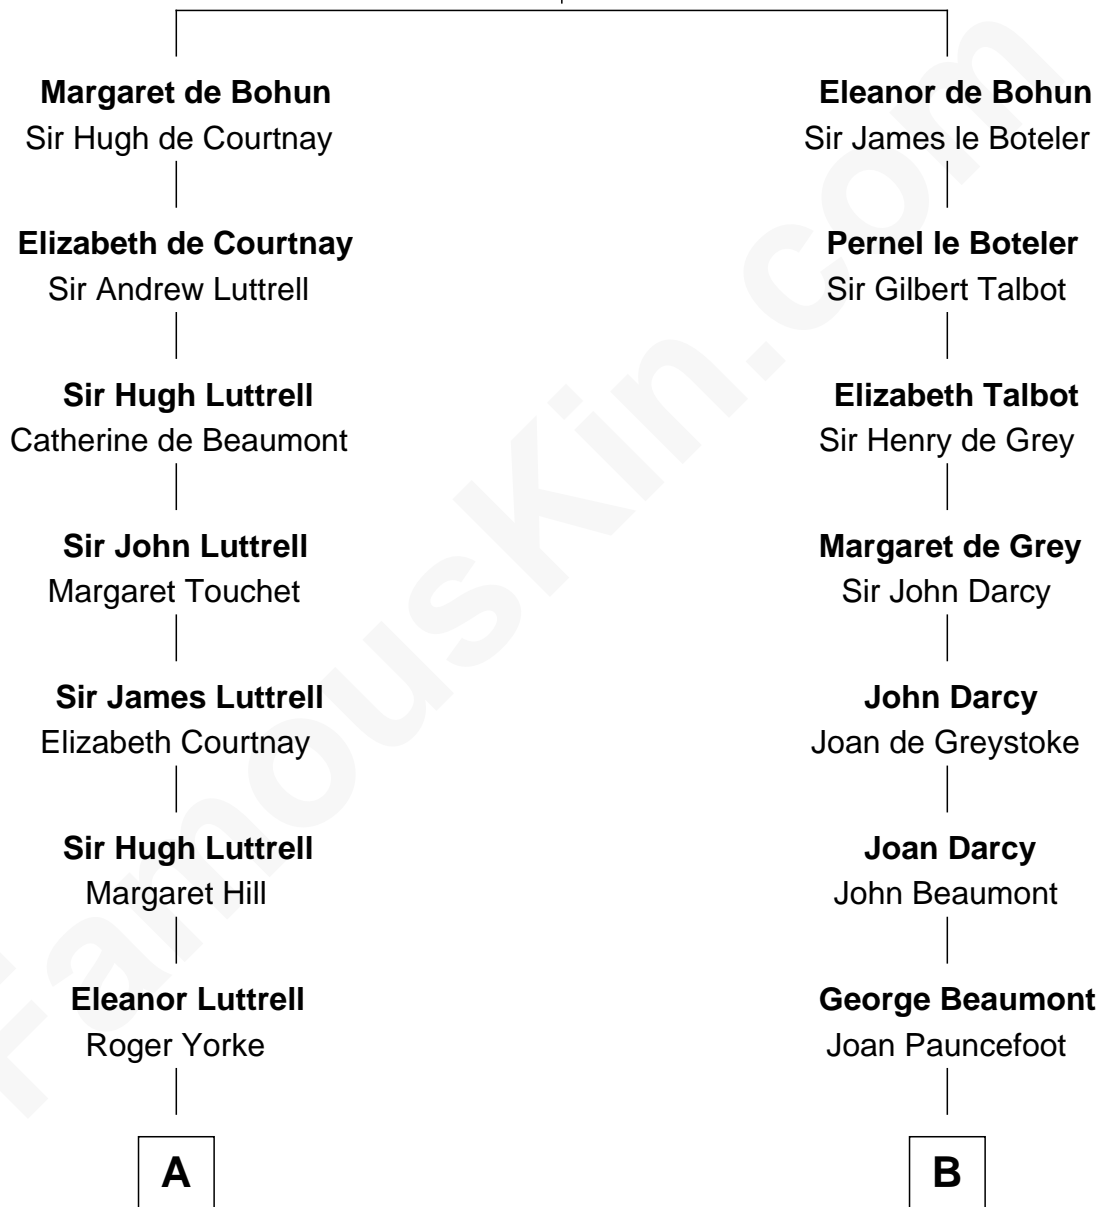

FamousKin.com

Relationship Chart of

Jane (Appleton) Pierce

First Lady of President Franklin Pierce

16th cousin 2 times removed of

Sir Arthur Conan Doyle

Author, "Sherlock Holmes"

Humphrey de Bohun
Elizabeth Plantagenet

C

Mary Josephine Elizabeth Foley

Charles Altamont Doyle

Sir Arthur Conan Doyle

Author, "Sherlock Holmes"

FamousKin.com