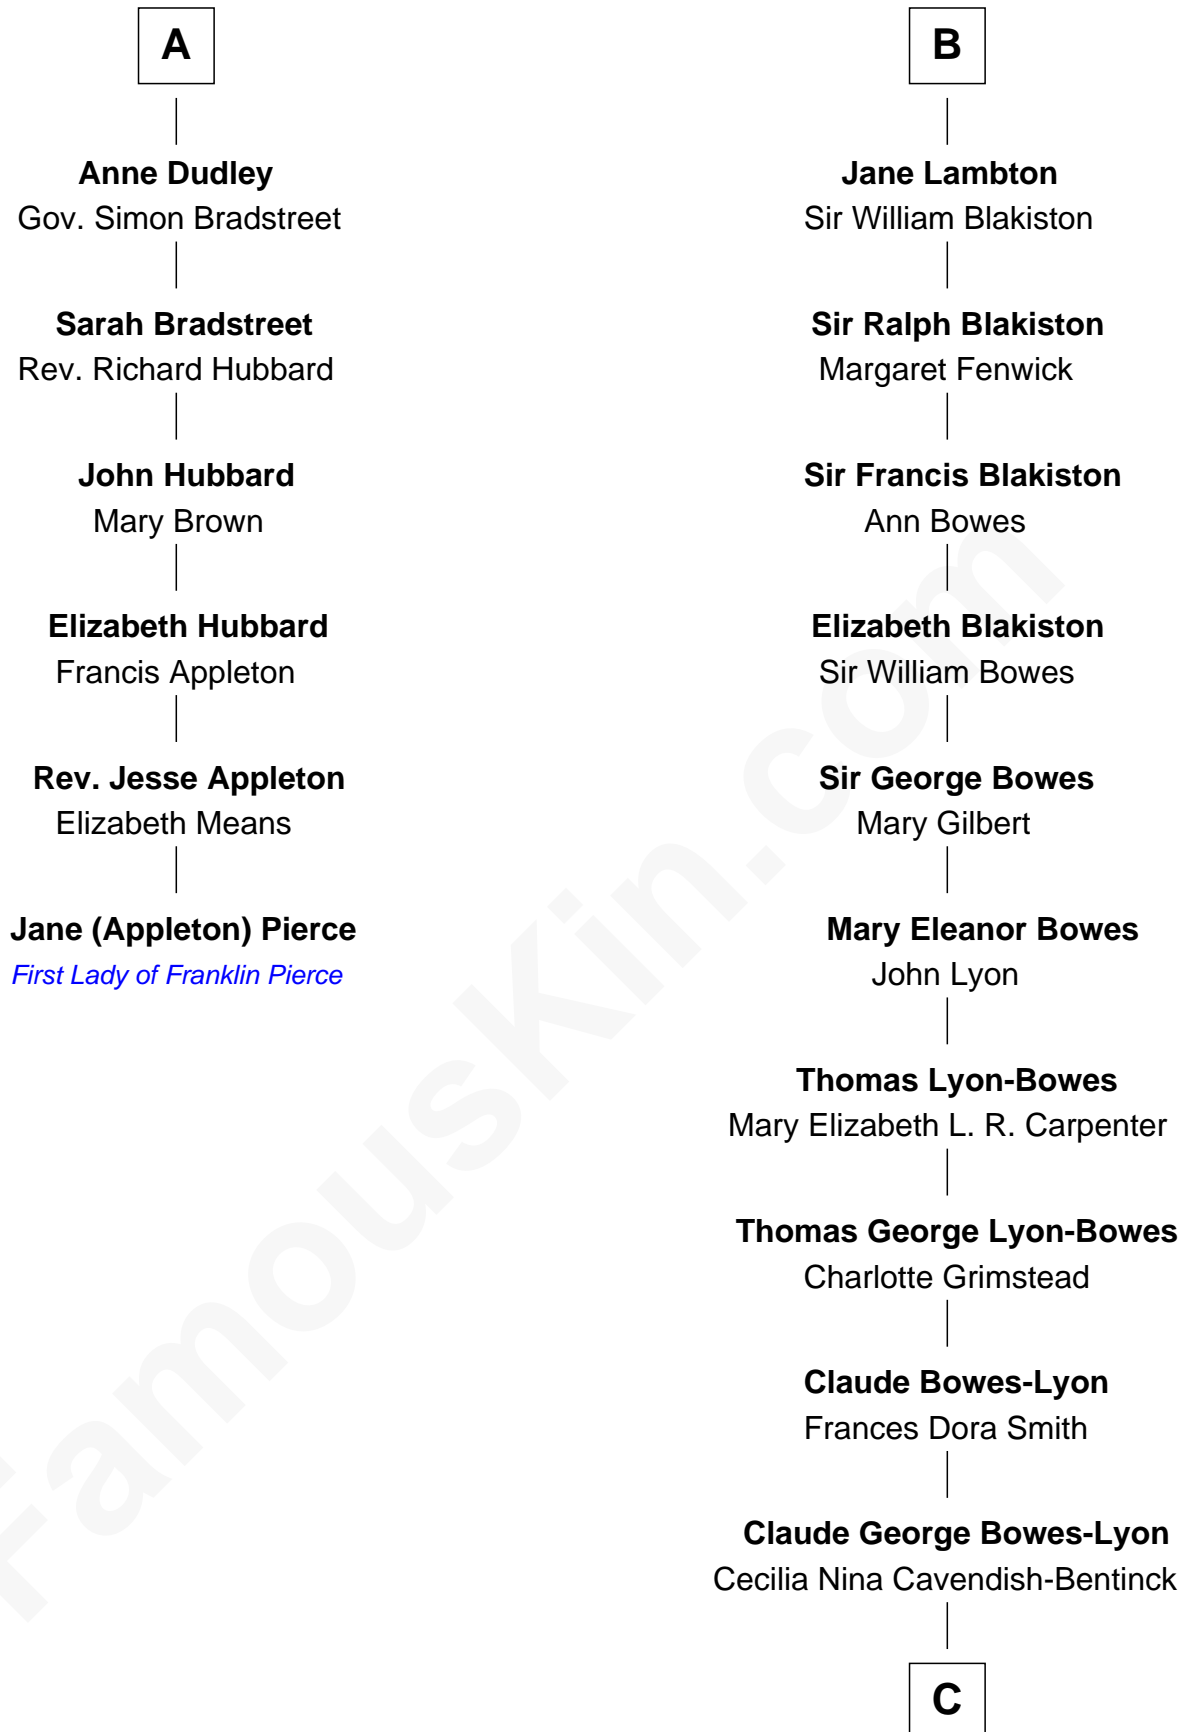

FamousKin.com

Relationship Chart of

Jane (Appleton) Pierce

First Lady of President Franklin Pierce

12th cousin 6 times removed of

Queen Elizabeth II

Queen of the United Kingdom

C

Elizabeth Bowes-Lyon
George VI, King of the United Kingdom

Queen Elizabeth II
Queen of the United Kingdom

FamousKin.com