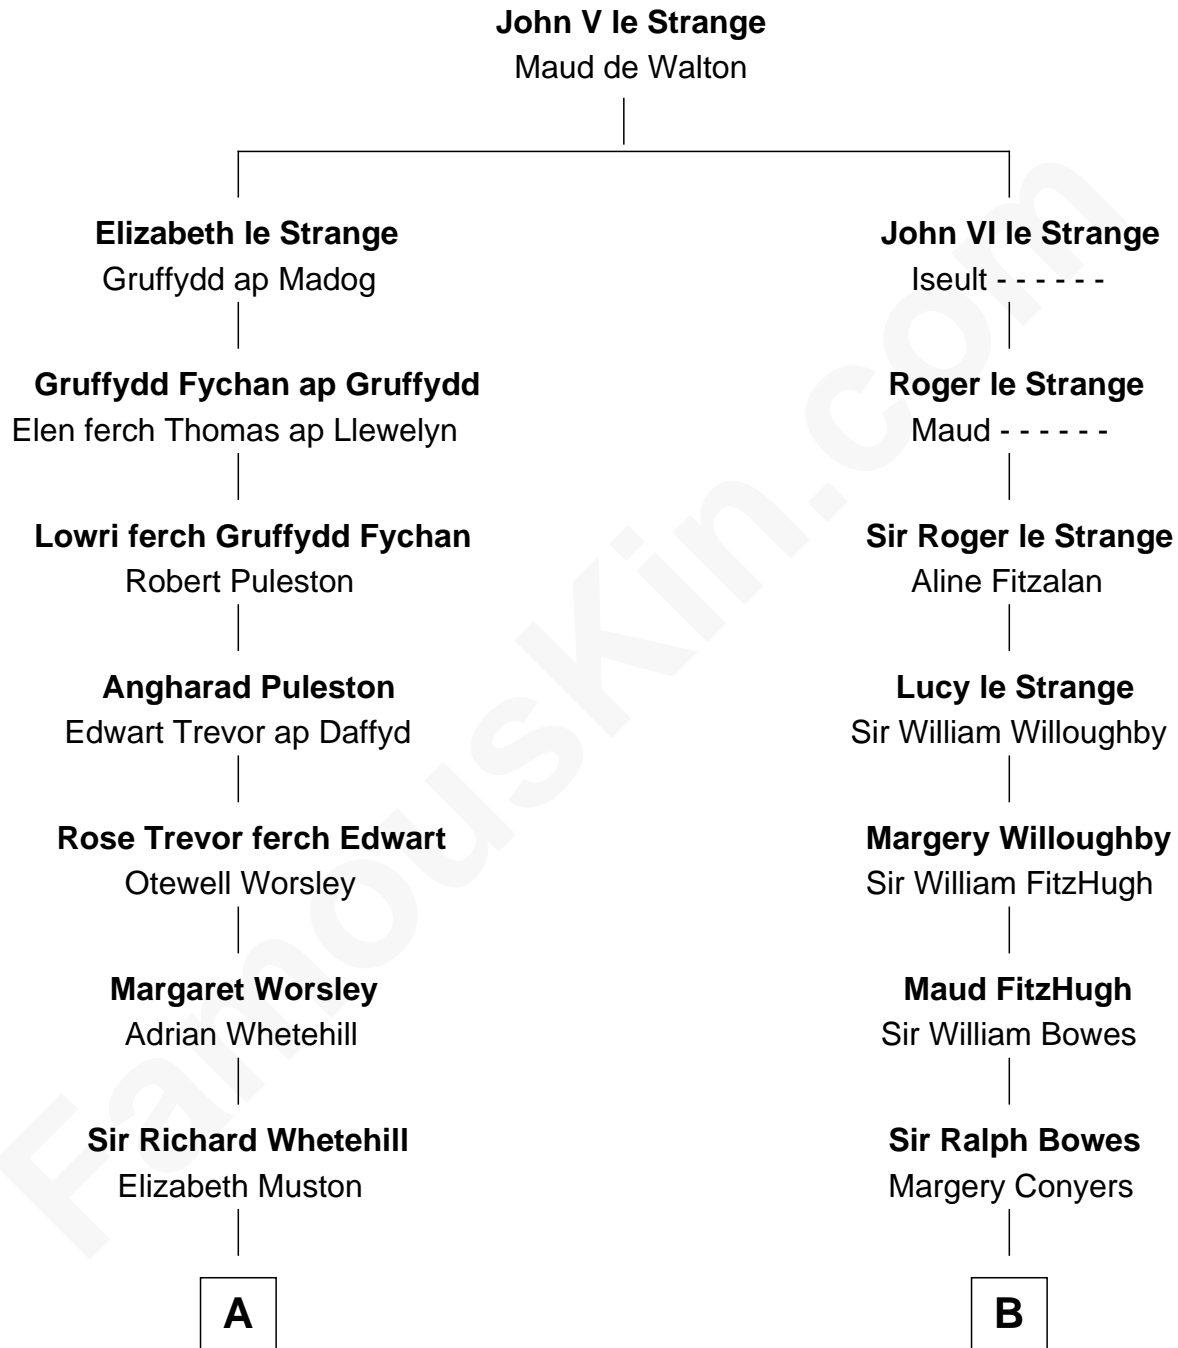

FamousKin.com

Relationship Chart of

Jane (Appleton) Pierce

First Lady of President Franklin Pierce

15th cousin 4 times removed of

Queen Elizabeth II

Queen of the United Kingdom

C

Claude George Bowes-Lyon
Cecilia Nina Cavendish-Bentinck

Elizabeth Bowes-Lyon
George VI, King of the United Kingdom

Queen Elizabeth II
Queen of the United Kingdom

FamousKin.com