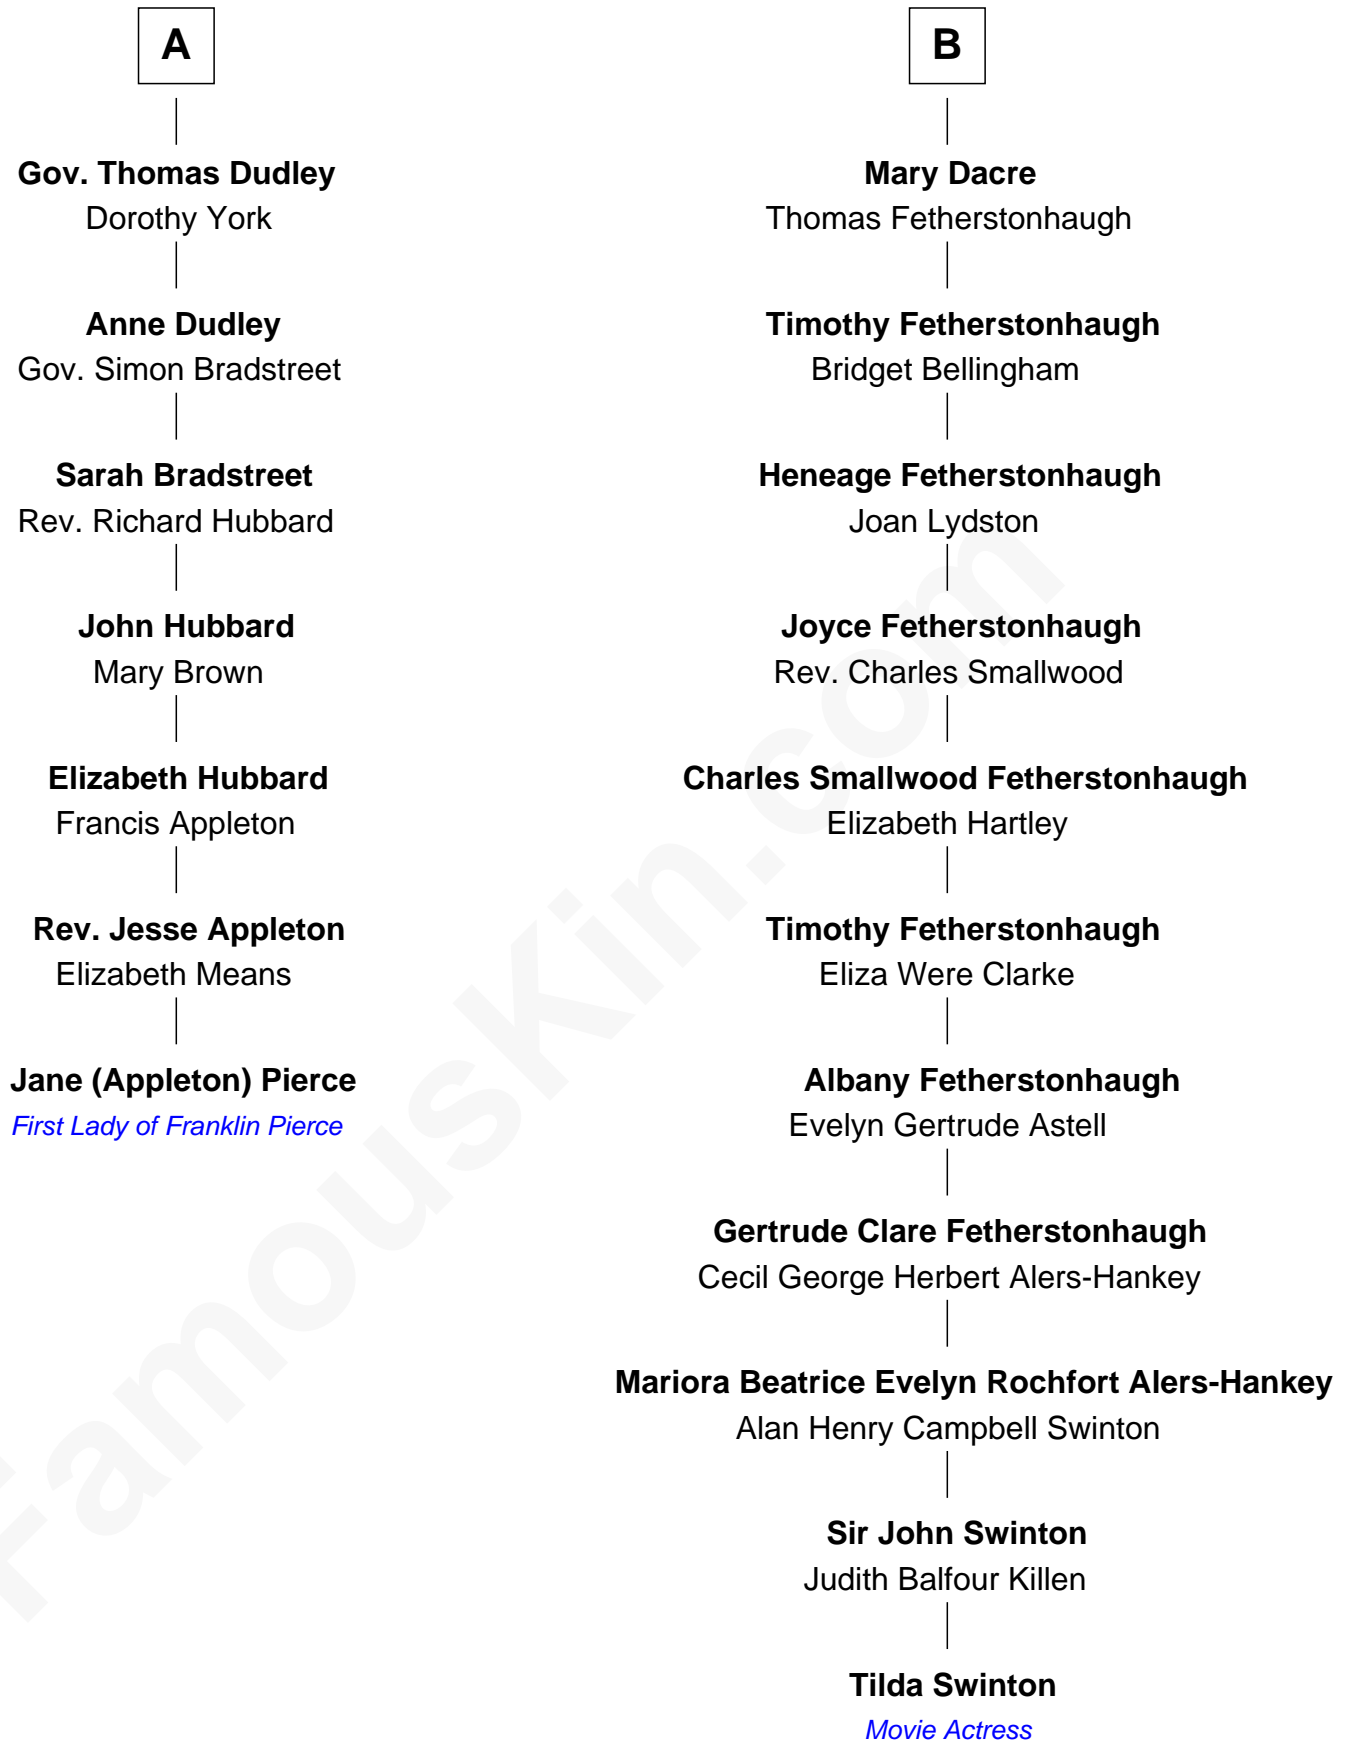

FamousKin.com

Relationship Chart of

Jane (Appleton) Pierce

First Lady of President Franklin Pierce

13th cousin 4 times removed of

Tilda Swinton

Movie Actress

Sir Reynold Grey

Margaret de Ros

Margaret Grey
Sir William Bonville

William Bonville
Elizabeth Harington

William Bonville
Katherine Neville

Cecily Bonville
Thomas Grey

Cecily Grey
Sir John Sutton

Sir Henry Dudley
----- Ashton

Probable

Roger Dudley
Susanna Thorne

A

Sir John Grey
Constance de Holand

Alice Grey
Sir William Knyvet

Sir Edmund Knyvet
Eleanor Tyrrel

Sir Thomas Knyvet
Muriel Howard

Sir Henry Knyvet
Anne Pickering

Alice Knyvet
Christopher Dacre

Henry Dacre
of Corby Salkeld

B

Tilda Swinton photo by [Nicolas Genin](#) (CC BY-SA 2.0)