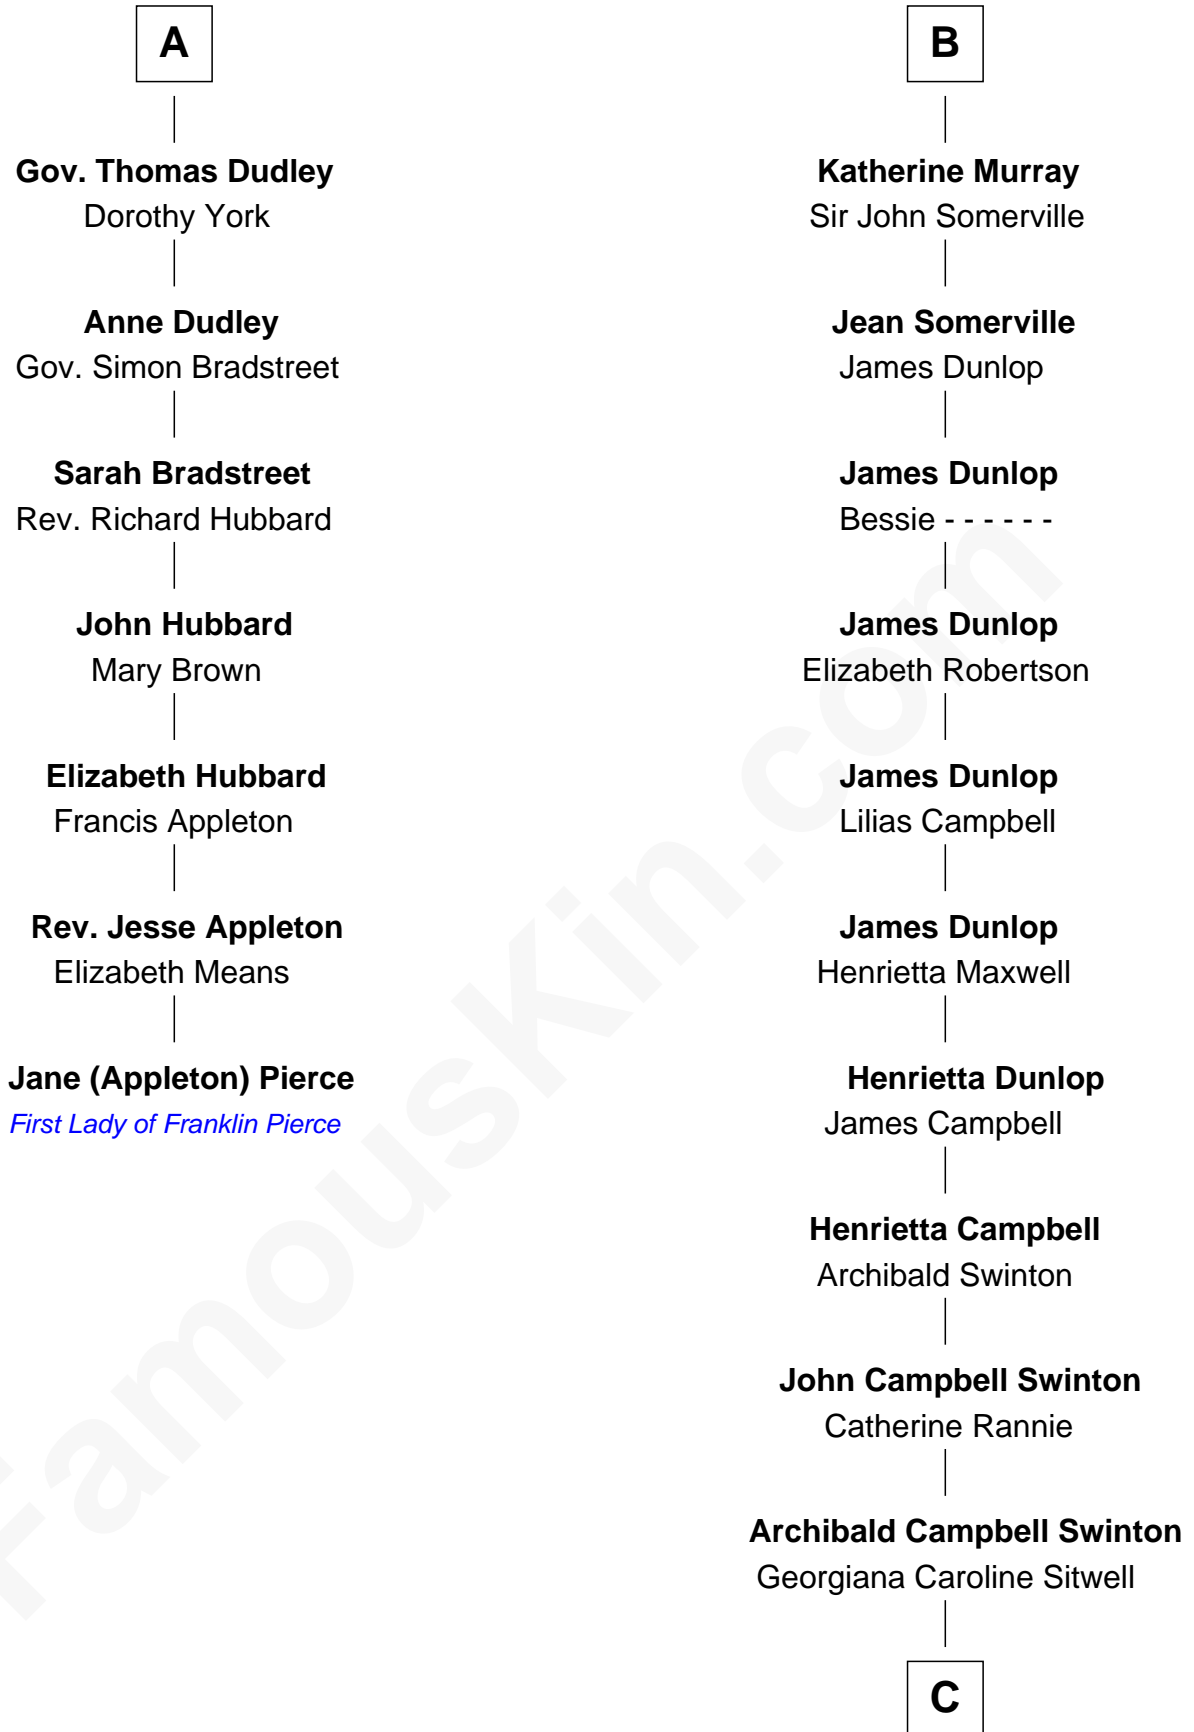

FamousKin.com

Relationship Chart of

Jane (Appleton) Pierce

First Lady of President Franklin Pierce

13th cousin 7 times removed of

Tilda Swinton

Movie Actress

Sir Thomas de Holand

Alice Fitzalan

C

George Sitwell Campbell Swinton

Elizabeth Ebsworth

Alan Henry Campbell Swinton

Mariora Beatrice Evelyn Rochfort Alers-Hankey

Sir John Swinton

Judith Balfour Killen