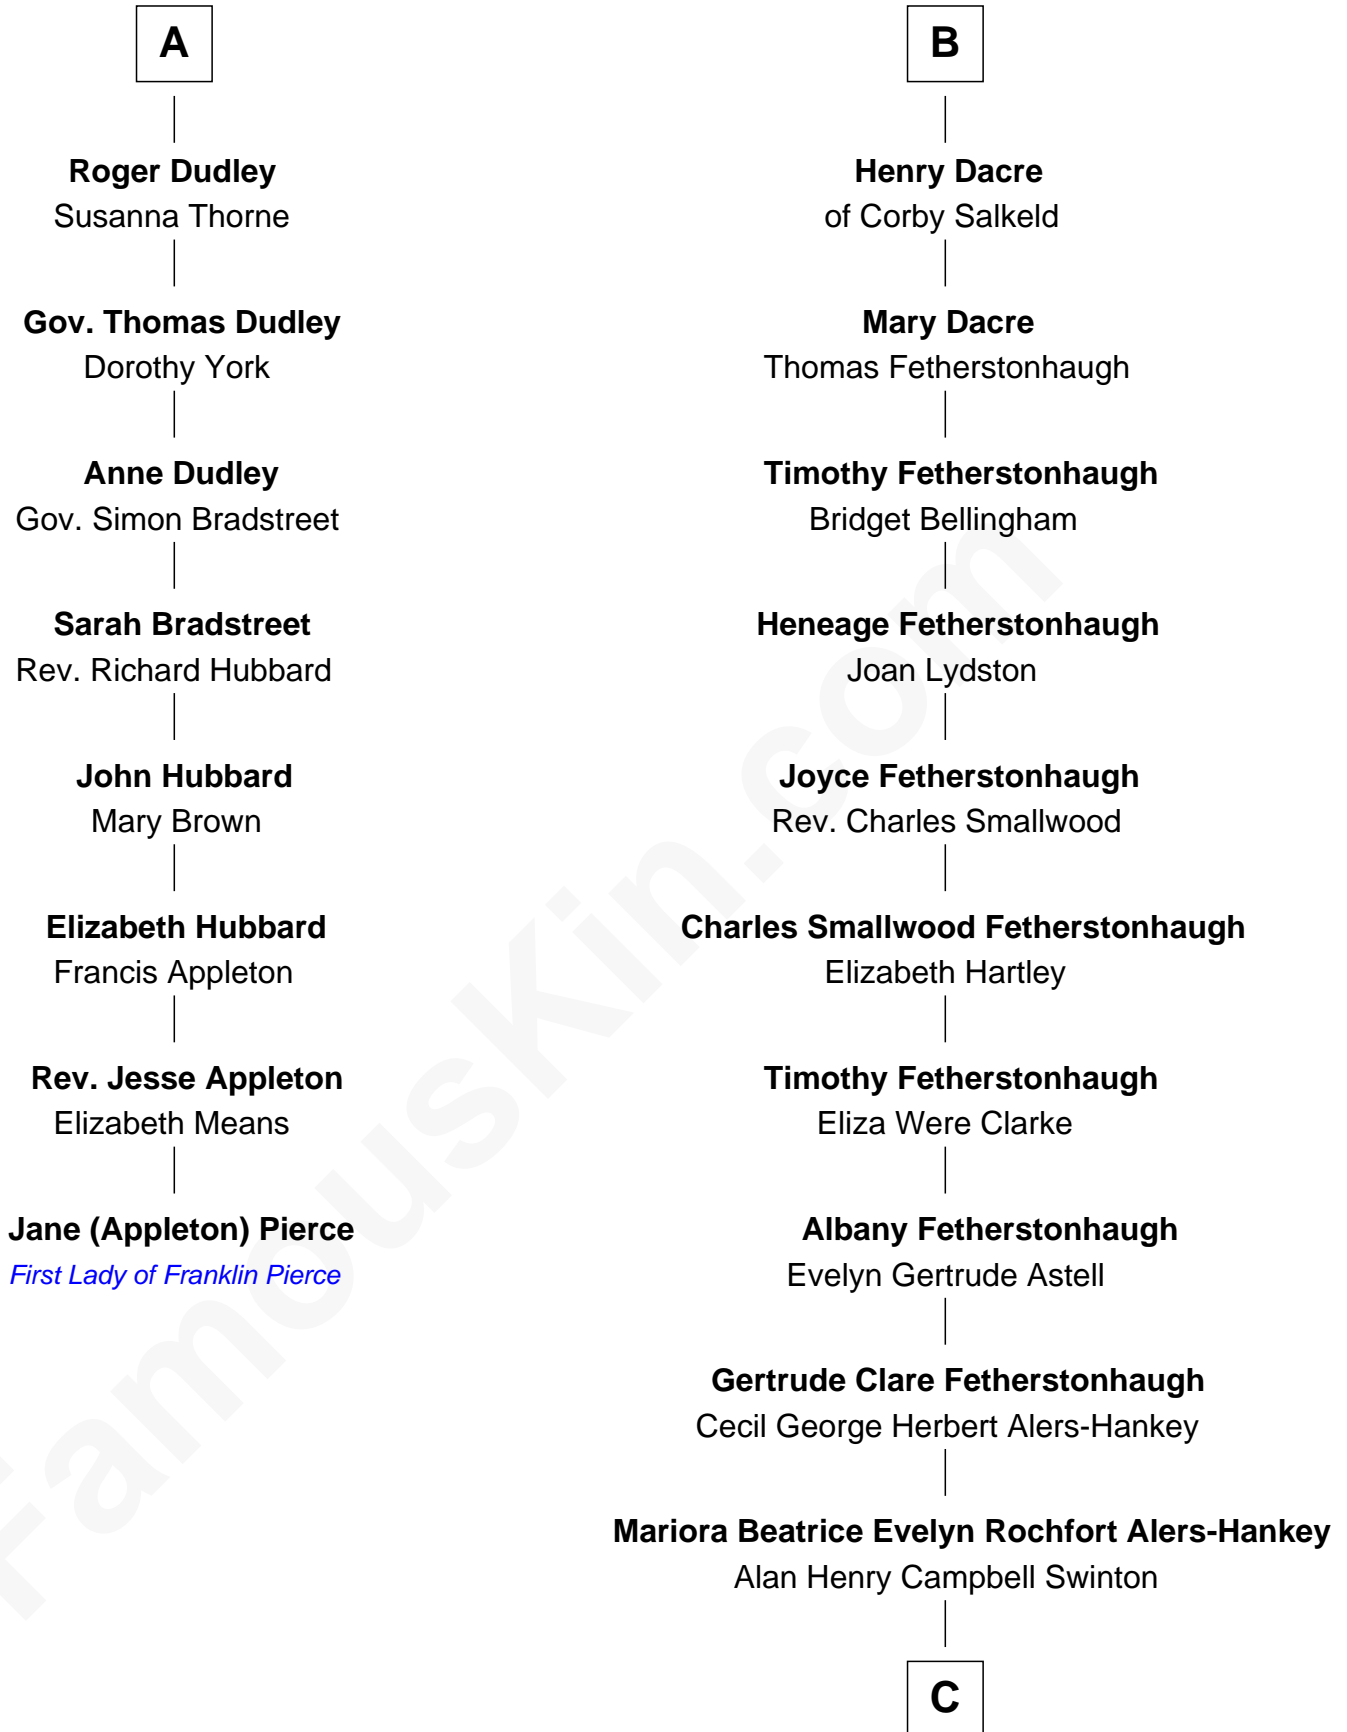

FamousKin.com

Relationship Chart of Jane (Appleton) Pierce

First Lady of President Franklin Pierce

14th cousin 4 times removed of

Tilda Swinton

Movie Actress

Thomas Holand
Joan Plantagenet

Sir Thomas de Holand

Muriel Howard

Sir Henry Knyvet

Anne Pickering

Alice Knyvet

Christopher Dacre

B

C

Sir John Swinton
Judith Balfour Killen