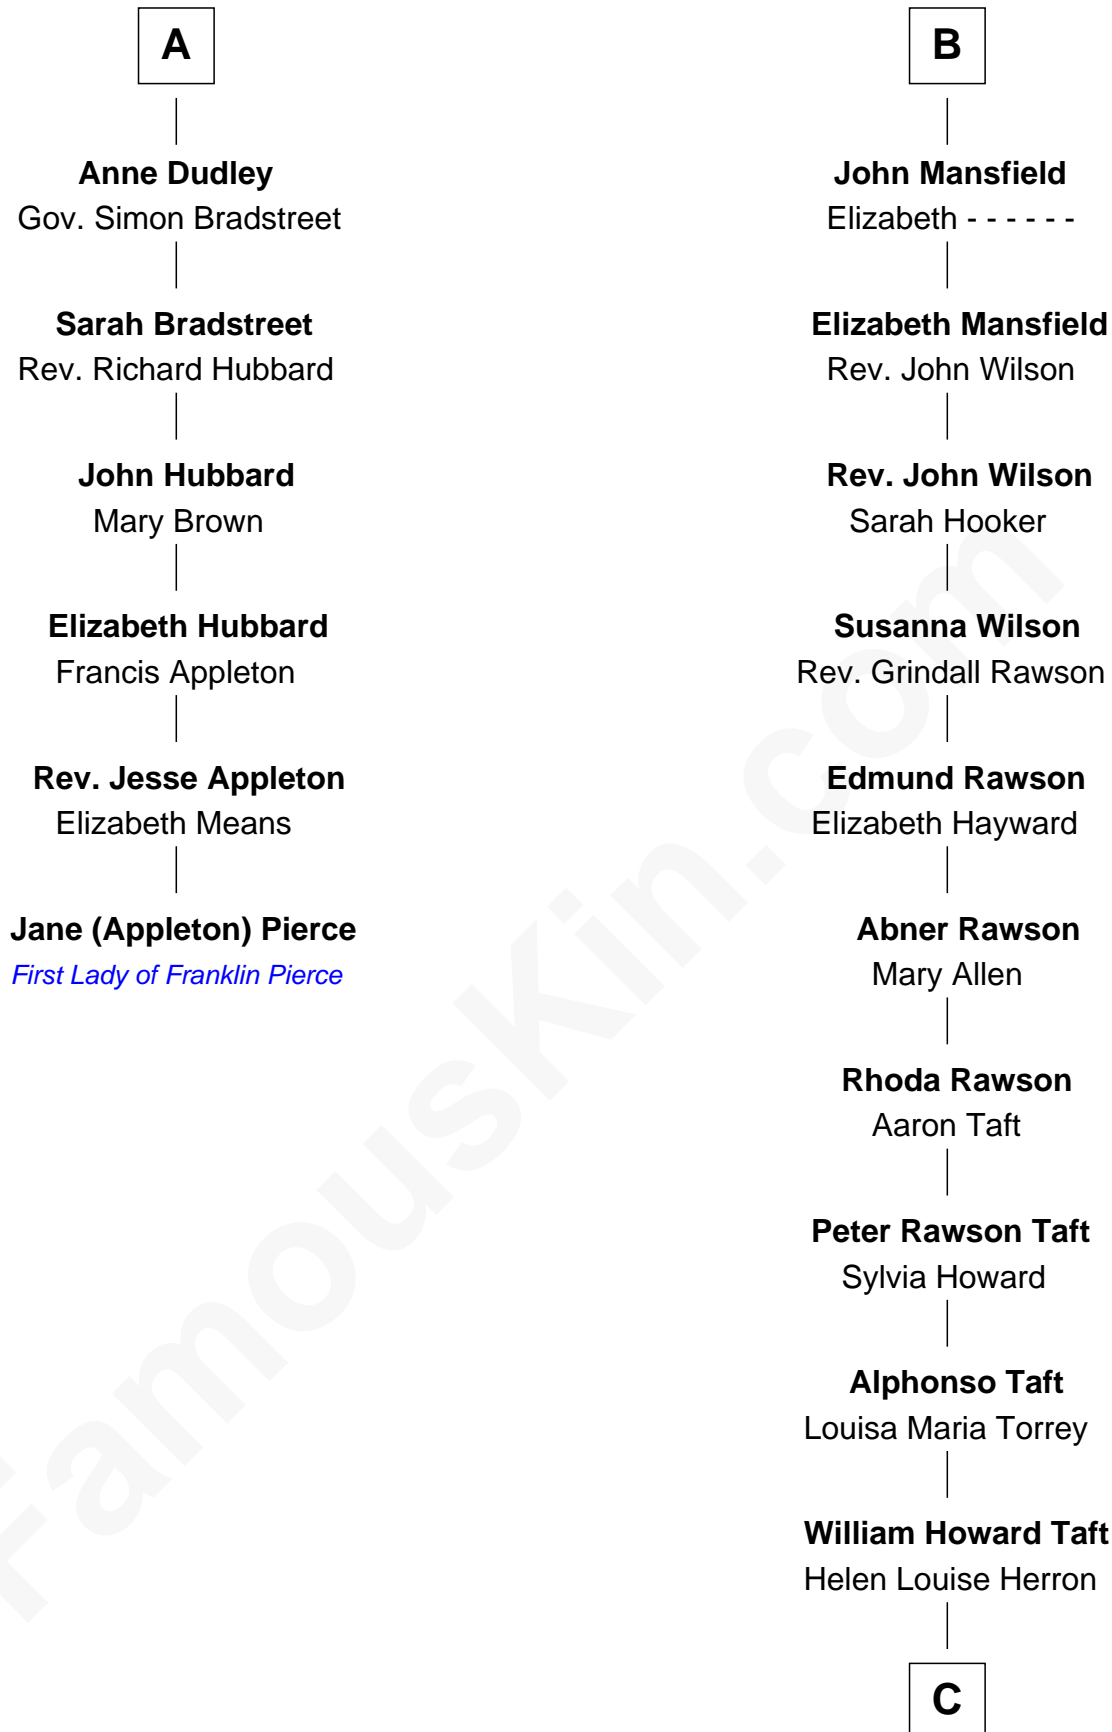

FamousKin.com

Relationship Chart of

Jane (Appleton) Pierce

First Lady of President Franklin Pierce

12th cousin 7 times removed of

Bob Taft

67th Governor of Ohio

C

Robert Alphonso Taft
Martha Wheaton Bowers

Robert Alphonso Taft
Blanca Duncan Noël

Bob Taft
67th Governor of Ohio

FamousKin.com