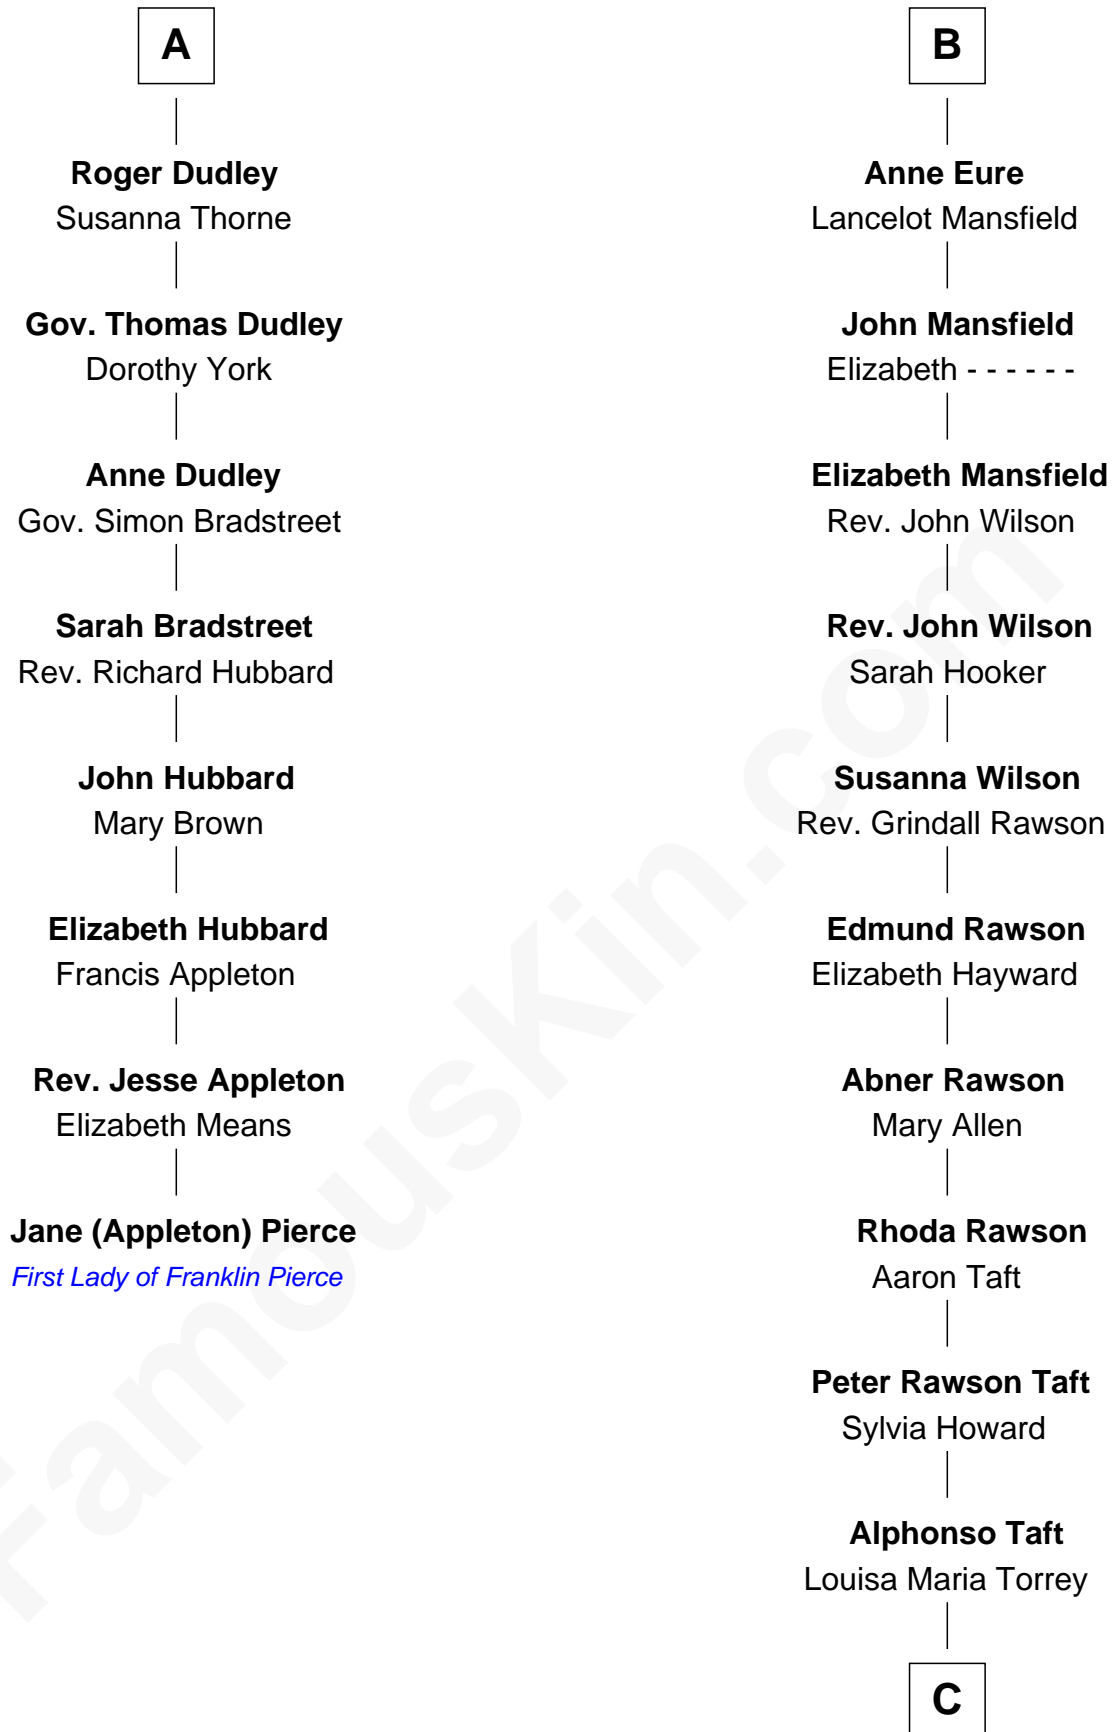

FamousKin.com

Relationship Chart of

Jane (Appleton) Pierce

First Lady of President Franklin Pierce

14th cousin 6 times removed of

Bob Taft

67th Governor of Ohio

Sir Philip le Despencer

Sir William Eure

Sir Ralph Eure

Muriel Hastings

Sir William Eure

Elizabeth Willoughby

Sir Ralph Eure

Margery Bowes

B

C

William Howard Taft

Helen Louise Herron

Robert Alphonso Taft

Martha Wheaton Bowers

Robert Alphonso Taft

Blanca Duncan Noël

Bob Taft