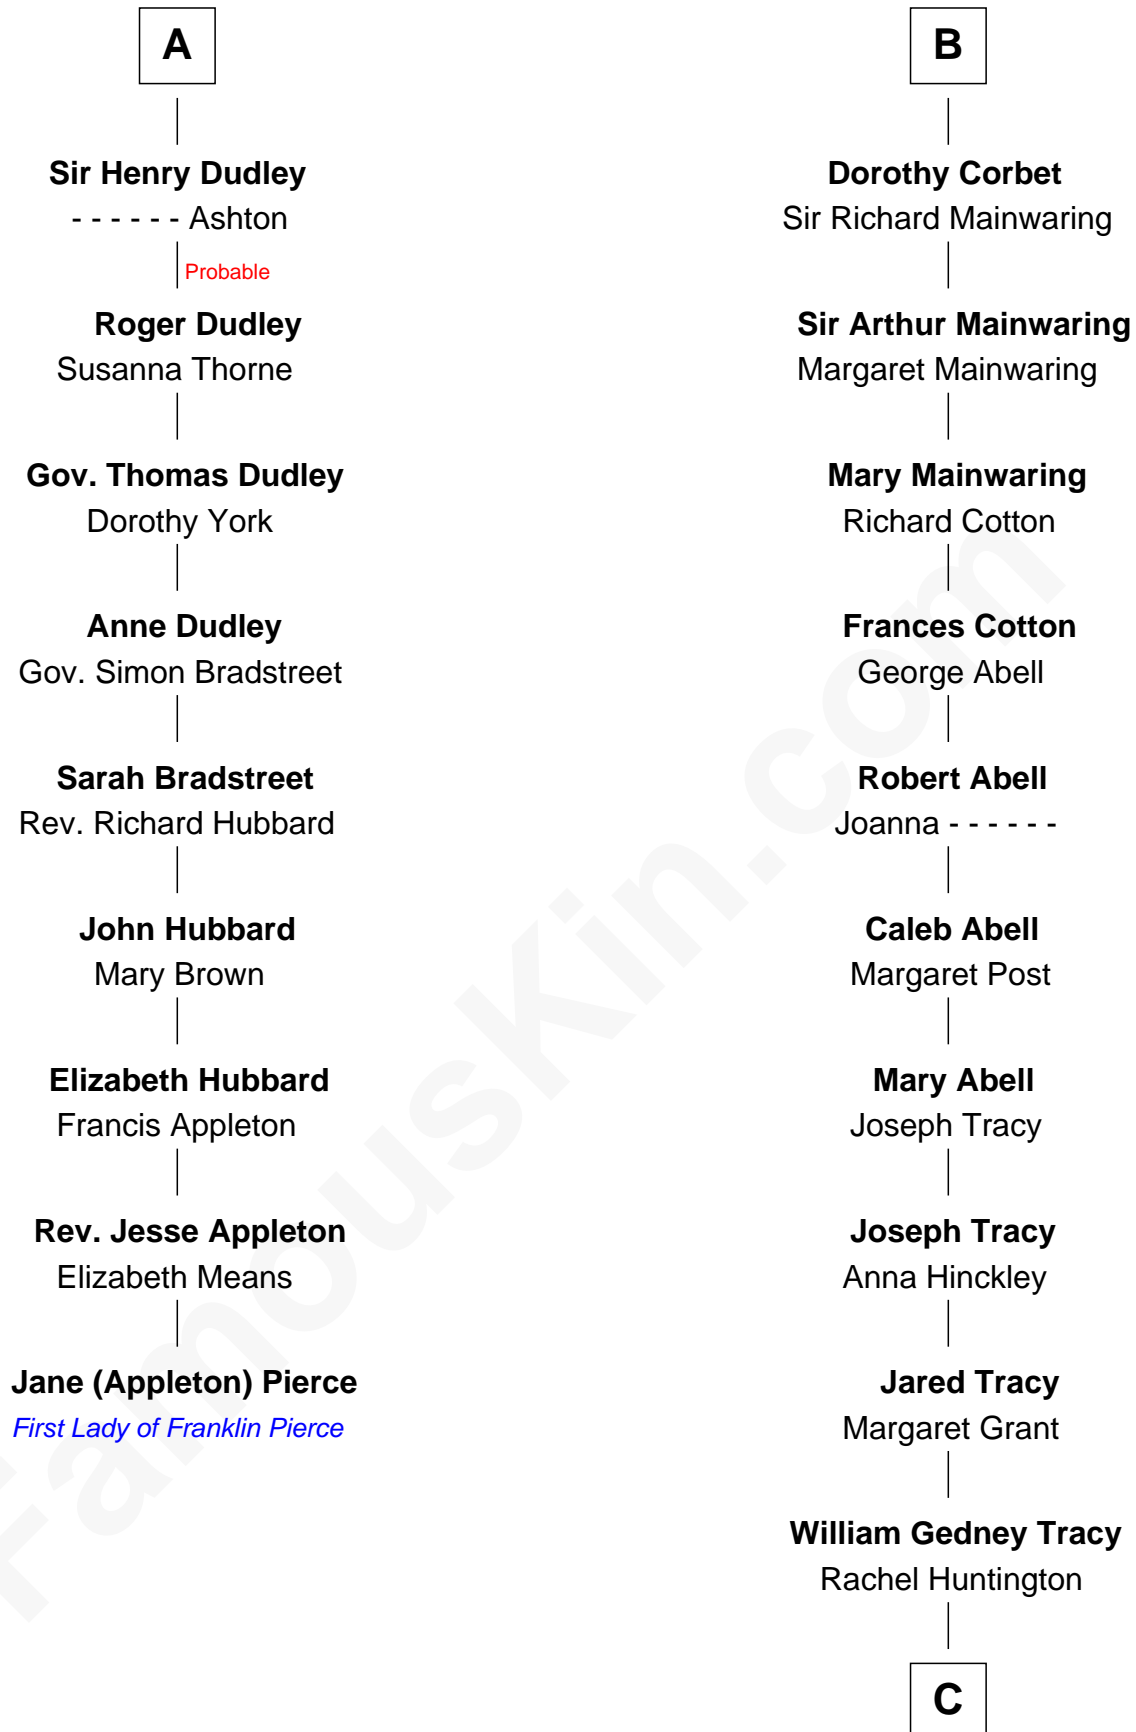

FamousKin.com

Relationship Chart of Jane (Appleton) Pierce

First Lady of President Franklin Pierce

15th cousin 5 times removed of

Henry Sturgis Morgan

Co-Founder of Morgan Stanley

C

Charles F. Tracy

Louisa Kirkland

Frances Louisa Tracy

John Pierpont Morgan

John Pierpont Morgan

Jane Norton Grew

Henry Sturgis Morgan

Co-Founder of Morgan Stanley