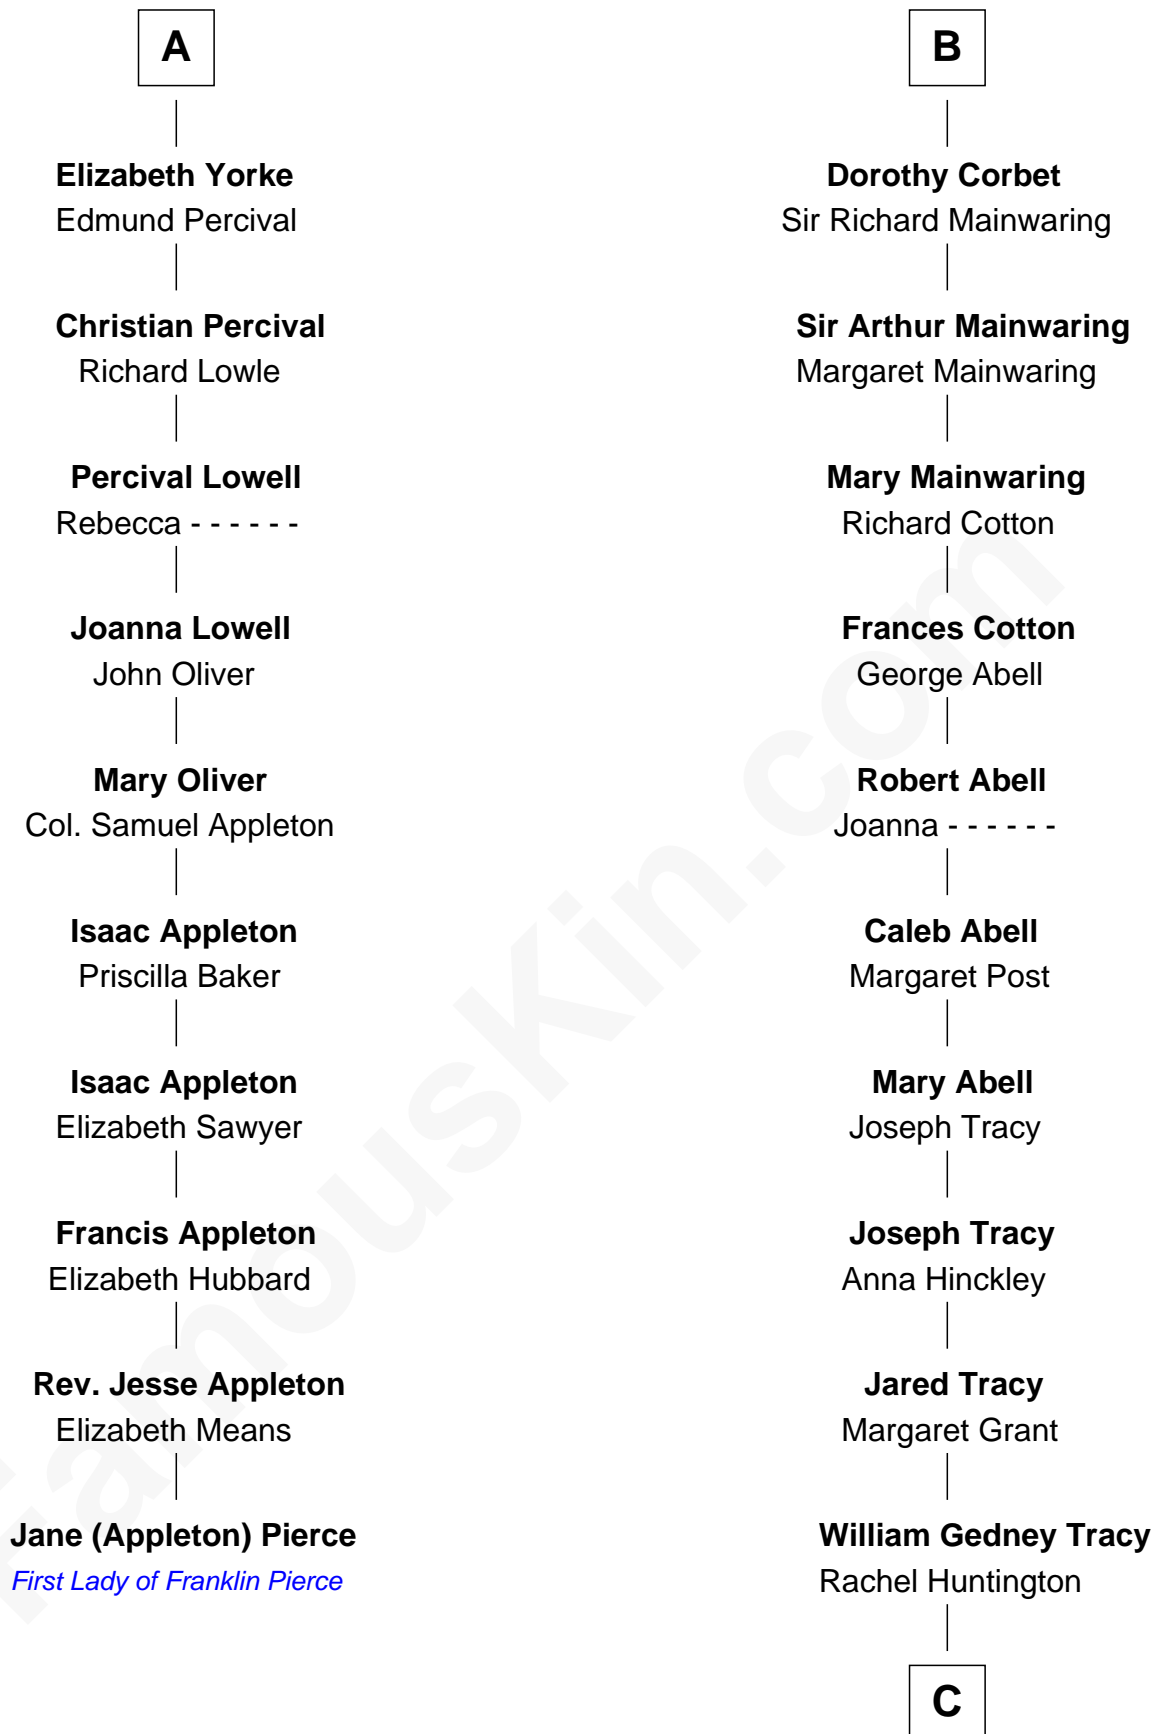

FamousKin.com

Relationship Chart of

Jane (Appleton) Pierce

First Lady of President Franklin Pierce

16th cousin 4 times removed of

Henry Sturgis Morgan

Co-Founder of Morgan Stanley

Humphrey de Bohun
Elizabeth Plantagenet

C

Charles F. Tracy

Louisa Kirkland

Frances Louisa Tracy

John Pierpont Morgan

John Pierpont Morgan

Jane Norton Grew

Henry Sturgis Morgan