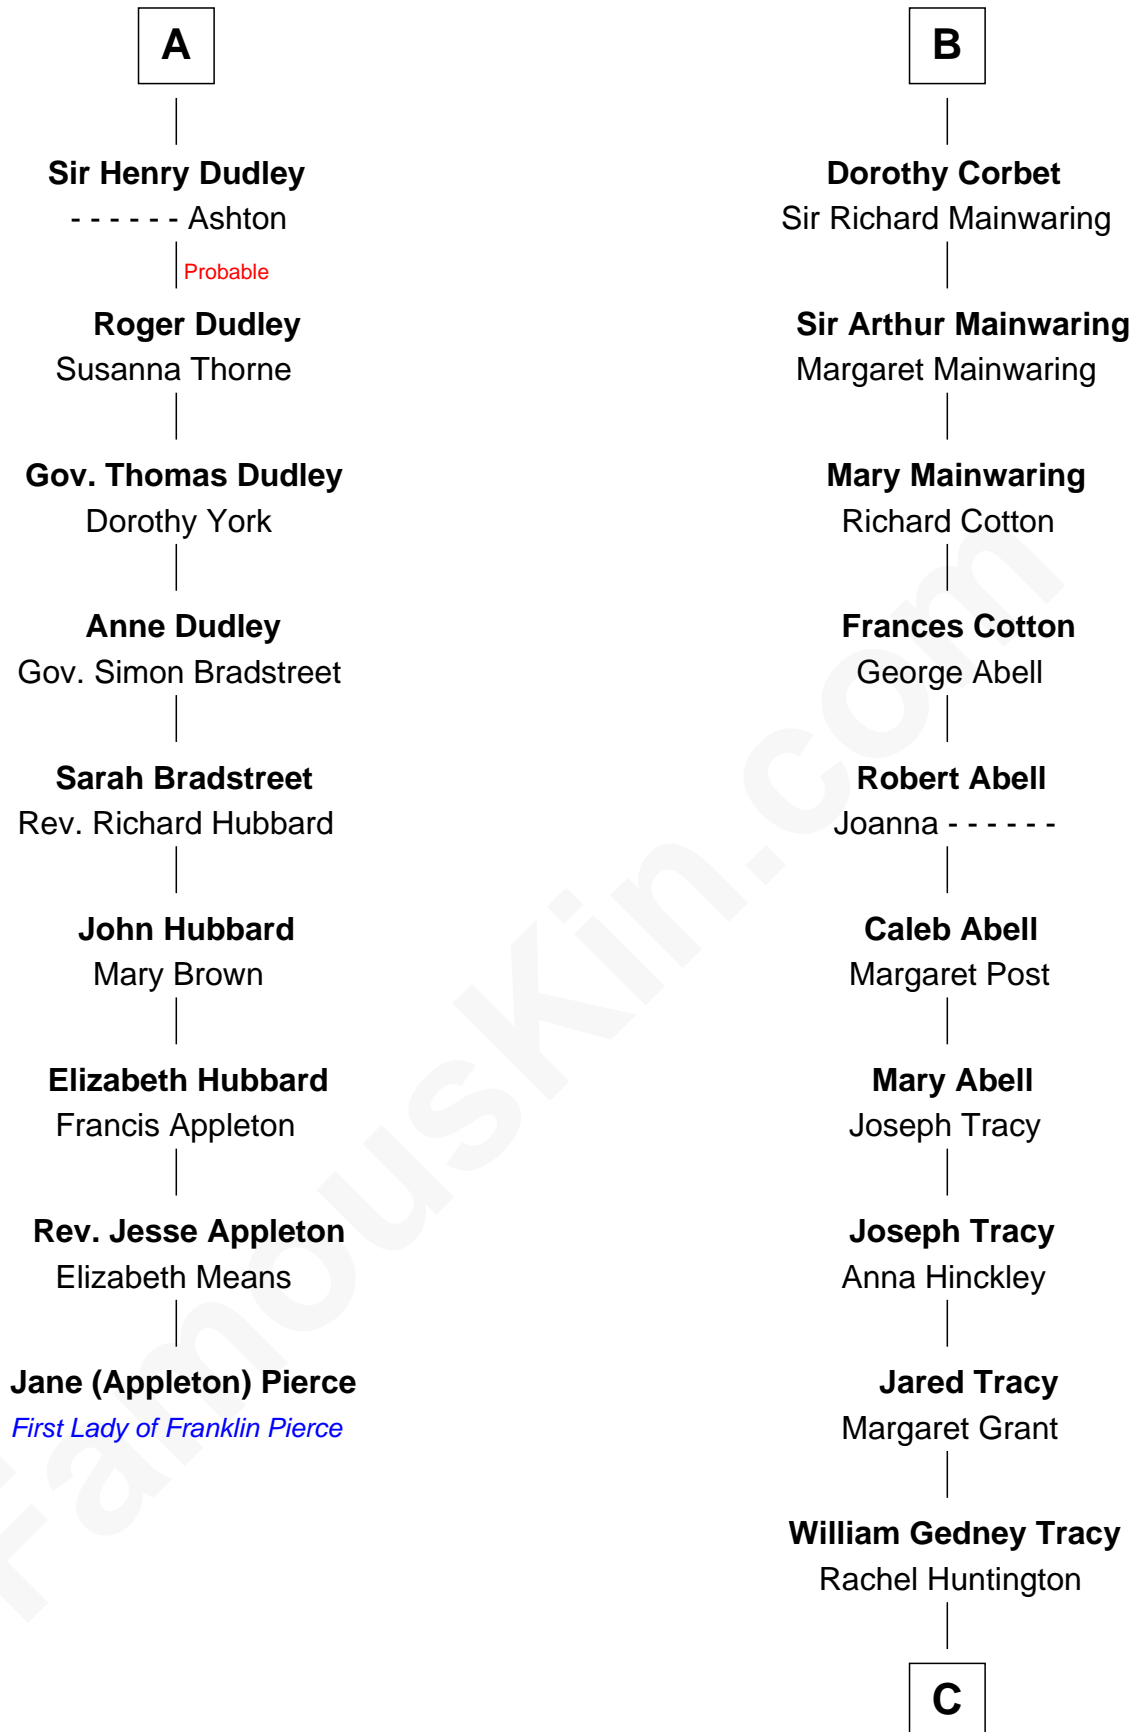

FamousKin.com

Relationship Chart of

Jane (Appleton) Pierce

First Lady of President Franklin Pierce

15th cousin 4 times removed of

J.P. Morgan, Jr.

American Banker and Philanthropist

C

Charles F. Tracy

Louisa Kirkland

Frances Louisa Tracy

John Pierpont Morgan

J.P. Morgan, Jr.

American Banker and Philanthropist

FamousKin.com