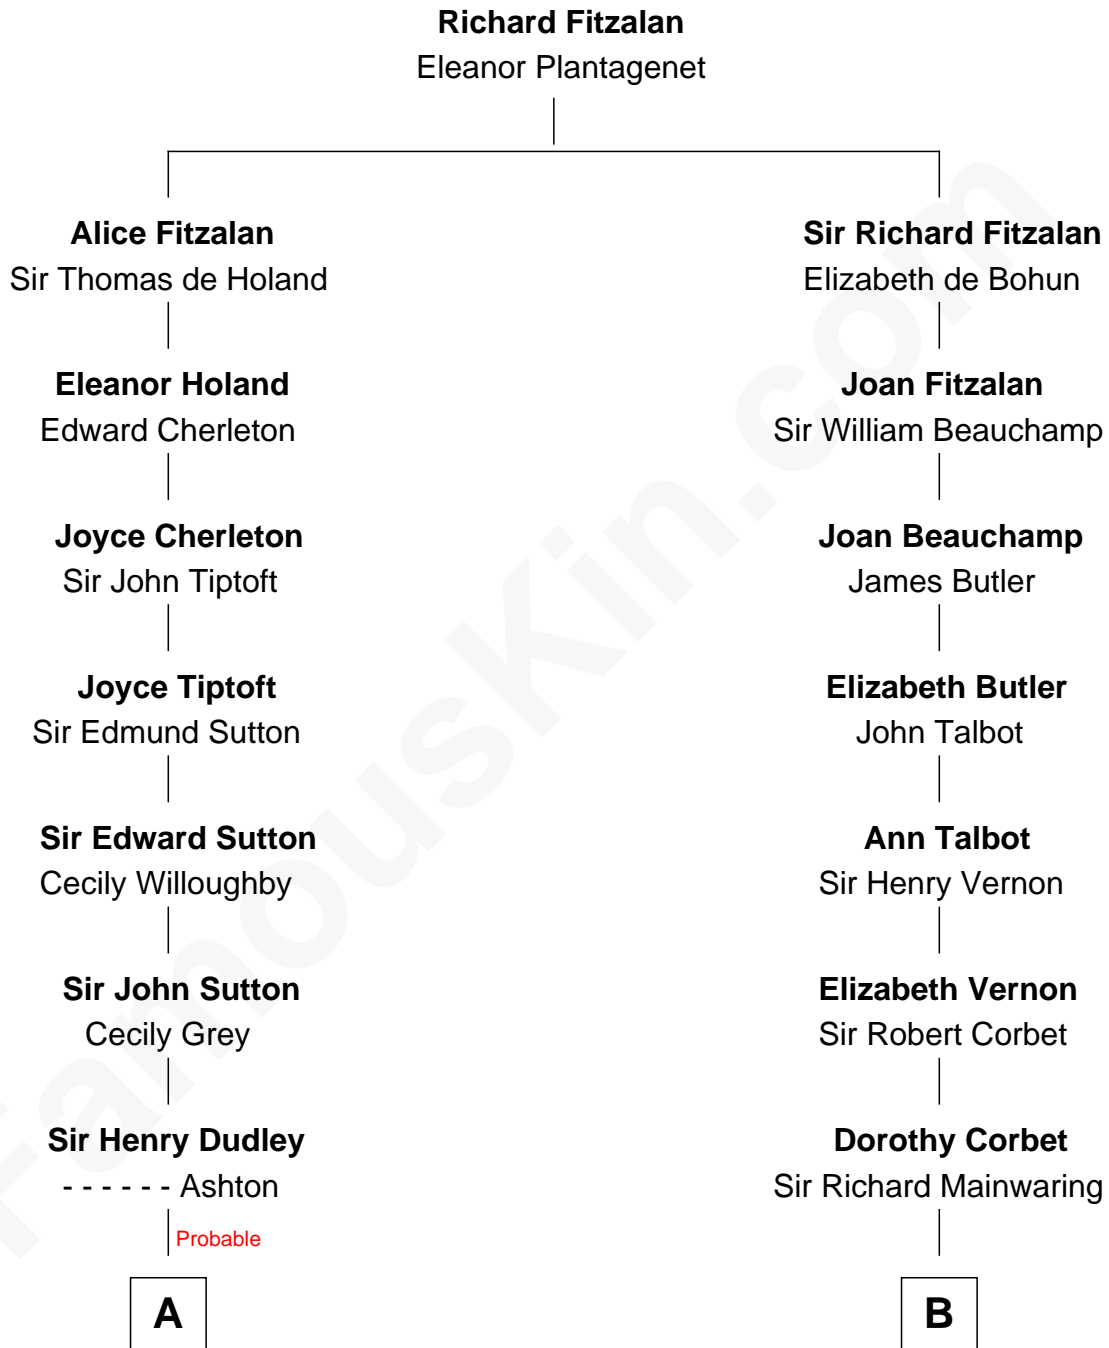

FamousKin.com

Relationship Chart of

Jane (Appleton) Pierce

First Lady of President Franklin Pierce

14th cousin 4 times removed of

J.P. Morgan, Jr.

American Banker and Philanthropist

C