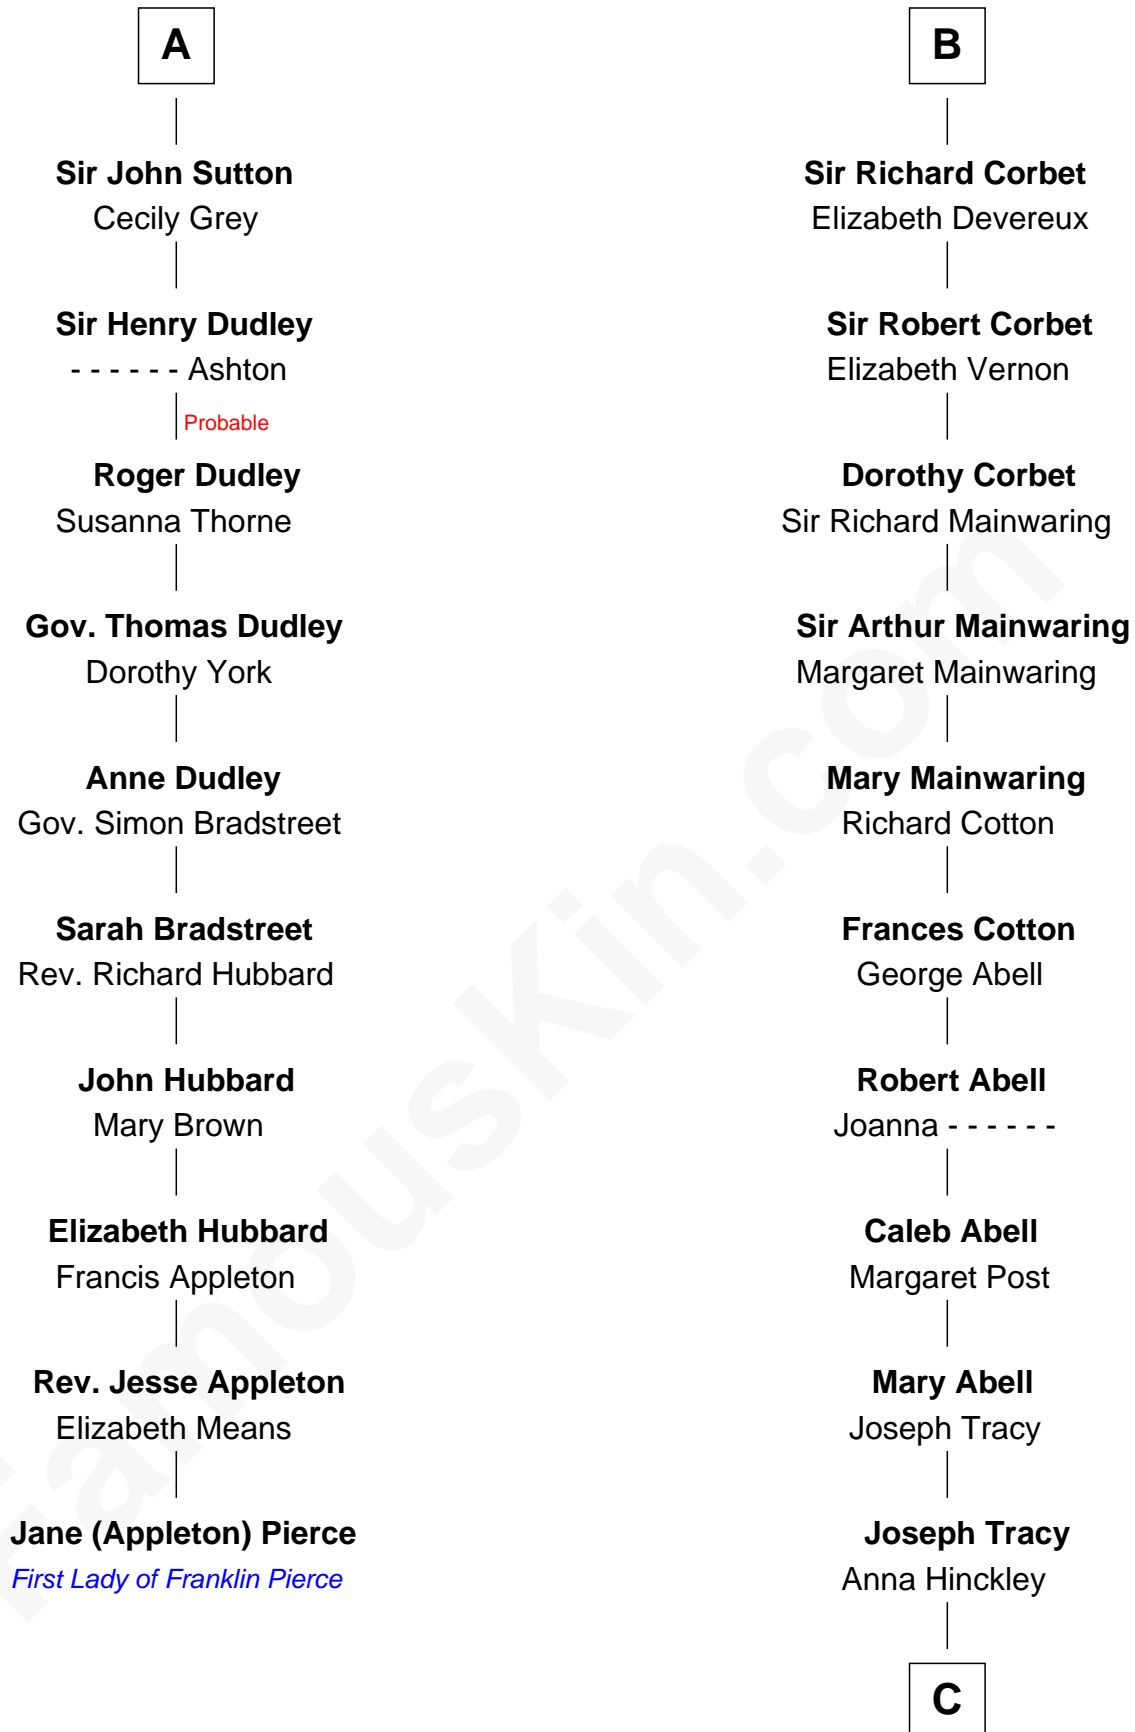

## Relationship Chart of

### Jane (Appleton) Pierce

*First Lady of President Franklin Pierce*

16th cousin 5 times removed of

**J.P. Morgan, Jr.**

*American Banker and Philanthropist*

**C**

**Jared Tracy**

Margaret Grant

**William Gedney Tracy**

Rachel Huntington

**Charles F. Tracy**

Louisa Kirkland

**Frances Louisa Tracy**

John Pierpont Morgan

**J.P. Morgan, Jr.**

*American Banker and Philanthropist*