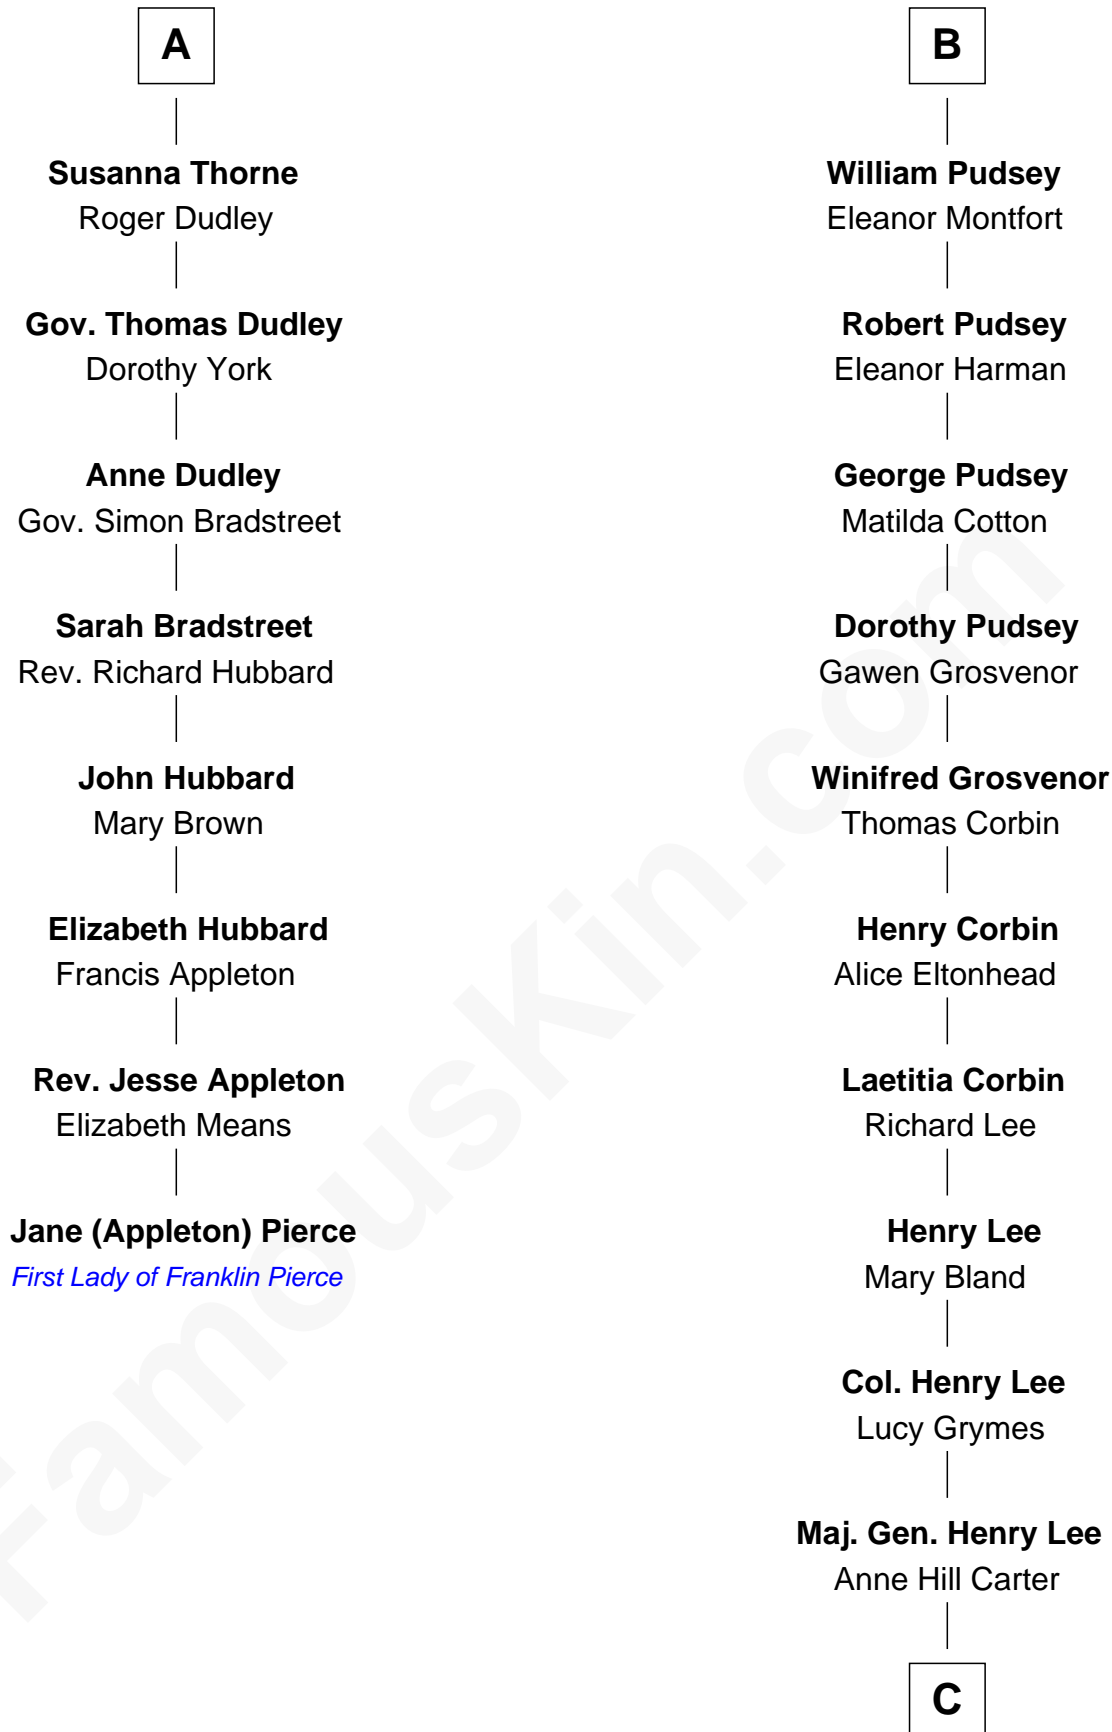

FamousKin.com

Relationship Chart of

Jane (Appleton) Pierce

First Lady of President Franklin Pierce

14th cousin 4 times removed of

Fitzhugh Lee

40th Governor of Virginia

Sir John Grey

Avice Marmion

C

Sydney Smith Lee

Anna Maria Mason

Fitzhugh Lee

40th Governor of Virginia

FamousKin.com