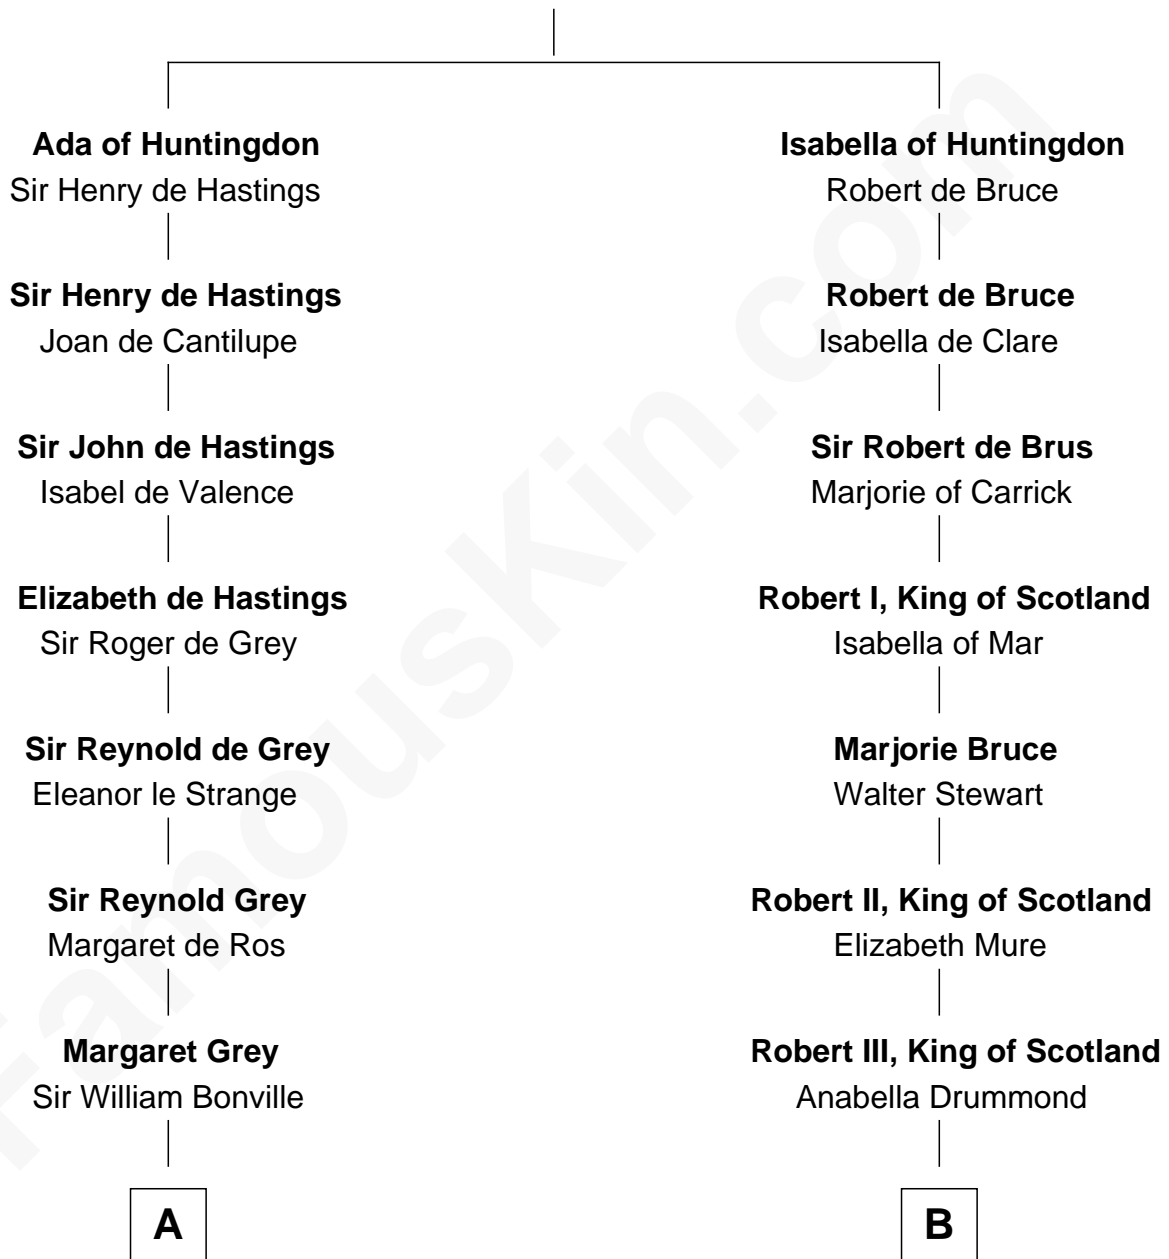

FamousKin.com

Relationship Chart of

Jane (Appleton) Pierce

First Lady of President Franklin Pierce

19th cousin 2 times removed of

Fitzhugh Lee

40th Governor of Virginia

David of Huntingdon

Maud of Chester

C

Elizabeth Hubbard

Francis Appleton

Rev. Jesse Appleton

Elizabeth Means

Jane (Appleton) Pierce

First Lady of Franklin Pierce

Anna Maria Mason

Fitzhugh Lee

40th Governor of Virginia

FamousKin.com